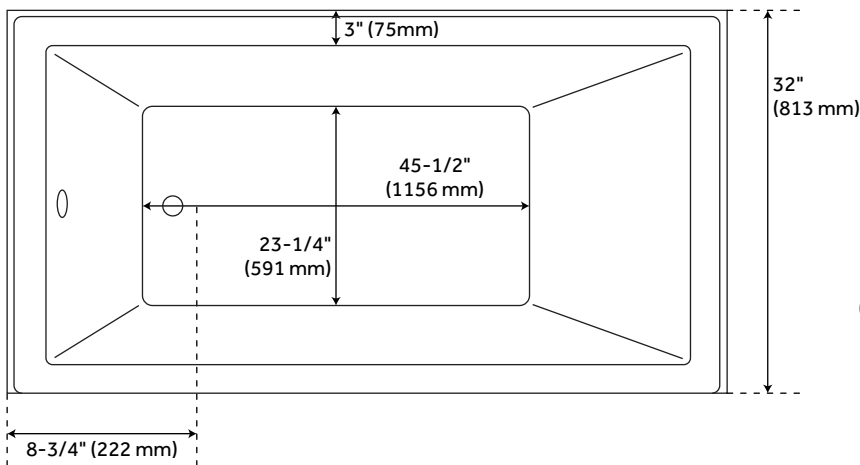

60" X 32" SITKA ACRYLIC DROP-IN SOAKING TUB

SKU: 948052
Code: SHSKS6032

FEATURES

Design: Modern
Product Finish: White
Material: acrylic
Length: 60"
Width: 32"
Height: 19-1/2"
Overflow Hole: true
Water Depth To Overflow: 15-3/4"
Exterior Treatment: Smooth
Interior Treatment: Smooth
Faucet Included: No
Shape: Rectangle
Tub Overflow: Yes
Tub Material: Acrylic
Tub Interior Length: 45-1/2"
Tub Interior Width: 23-1/4"
Faucet Drillings: No Drillings
Water Capacity (Gallons): 62
Tub Weight Uncrated (lbs): 82

ASSE 1016 Type P/T

REVISED 3/27/2023

60" X 32" SITKA ACRYLIC DROP-IN SOAKING TUB

SKU: 948052

Code: SHSKS6032

ADDITIONAL FEATURES

- All dimensions ($\pm 1/2$ ").
- Can be installed for undermount applications.
- Textured slip-resistant bottom.
- Pre-leveled base.
- Cut out template included.
- A dual-mount design, this can be installed as a drop-in or undermount tub.
- Optional Quick Connect Drop-In Drain Kit Includes:
 - Floor Plate, 1-1/2" PVC Pipe, 2" x 1-1/2" Trap Adapters, 1 Brass Threaded, 1 Brass Unthreaded Tailpiece and Plug.
 - Installs above your subfloor, but underneath your cement floor or tile, so you do not need access below the fixture.
- [ABS drain version available if needed for your installation.](#)

REVISED 3/27/2023

60" X 32" SITKA ACRYLIC DROP-IN SOAKING TUB

SKU: 948052

SHSKS6032WH

All dimensions and specifications are nominal and may vary. Use actual products for accuracy in critical situations.