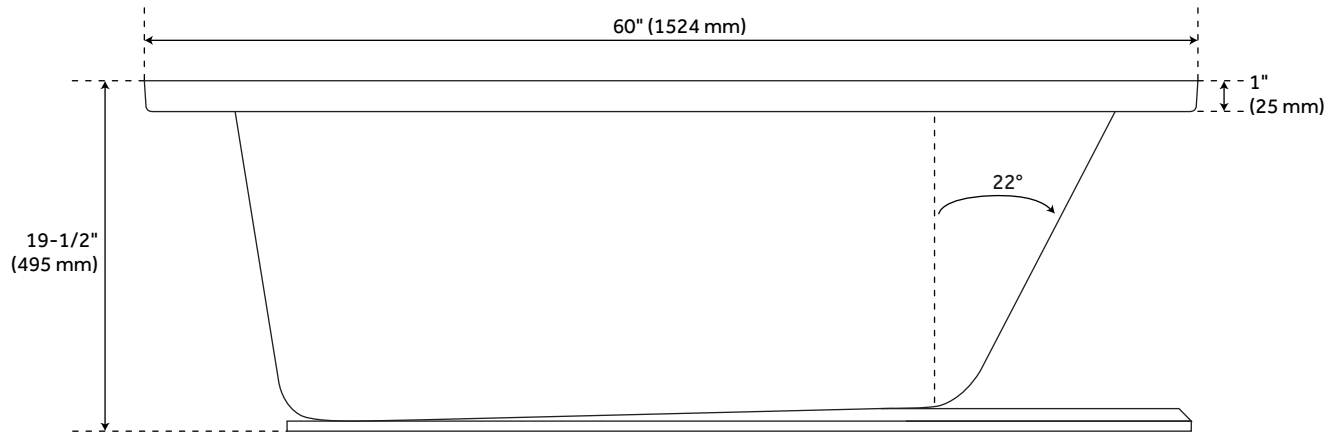

60" X 32" SITKA ACRYLIC DROP-IN SOAKING TUB

SKU: 948052

SHSKS6032WH

All dimensions and specifications are nominal and may vary. Use actual products for accuracy in critical situations.