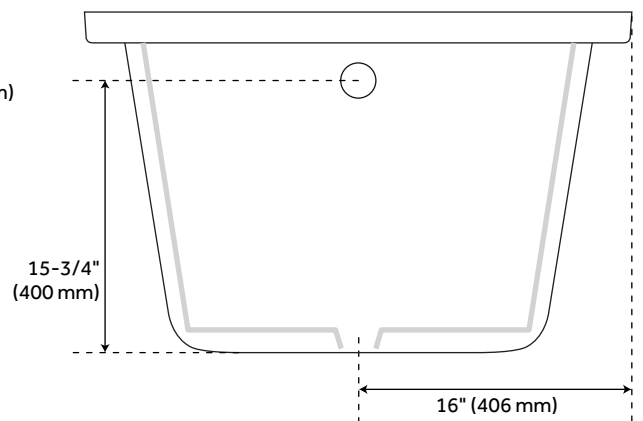

60" X 32" SITKA ACRYLIC DROP-IN SOAKING TUB

SKU: 948052
Code: SHSKS6032

FEATURES

Design: Modern
Product Finish: White
Material: acrylic
Length: 60"
Width: 32"
Height: 19-1/2"
Overflow Hole: true
Water Depth To Overflow: 15-3/4"
Exterior Treatment: Smooth
Interior Treatment: Smooth
Faucet Included: No
Shape: Rectangle
Tub Overflow: Yes
Tub Material: Acrylic
Tub Interior Length: 45-1/2"
Tub Interior Width: 23-1/4"
Faucet Drillings: No Drillings
Water Capacity (Gallons): 62
Tub Weight Uncrated (lbs): 82

ASSE 1016 Type P/T

REVISED 3/27/2023

60" X 32" SITKA ACRYLIC DROP-IN SOAKING TUB

SKU: 948052

Code: SHSKS6032

ADDITIONAL FEATURES

- All dimensions ($\pm 1/2$ ").
- Can be installed for undermount applications.
- Textured slip-resistant bottom.
- Pre-leveled base.
- Cut out template included.
- A dual-mount design, this can be installed as a drop-in or undermount tub.
- Optional Quick Connect Drop-In Drain Kit Includes:
 - Floor Plate, 1-1/2" PVC Pipe, 2" x 1-1/2" Trap Adapters, 1 Brass Threaded, 1 Brass Unthreaded Tailpiece and Plug.
 - Installs above your subfloor, but underneath your cement floor or tile, so you do not need access below the fixture.
- [ABS drain version available if needed for your installation.](#)

REVISED 3/27/2023

60" X 32" SITKA ACRYLIC DROP-IN SOAKING TUB

SKU: 948052

SHSKS6032WH

All dimensions and specifications are nominal and may vary. Use actual products for accuracy in critical situations.