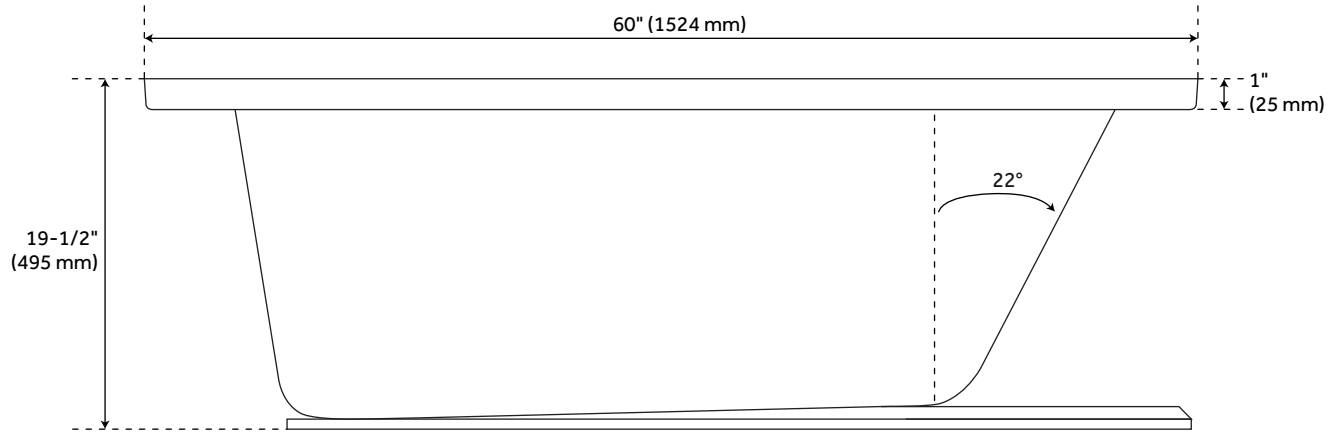

60" X 32" SITKA ACRYLIC DROP-IN SOAKING TUB

SKU: 948052

Code: SHSKS6032

FEATURES

Design: Modern
Product Finish: White
Material: acrylic
Length: 60"
Width: 32"
Height: 19-1/2"
Overflow Hole: Yes
Water Depth To Overflow: 14-1/2"
Exterior Treatment: Smooth
Interior Treatment: Smooth
Faucet Included: No
Shape: Rectangle
Tub Overflow: Yes
Tub Material: Acrylic
Tub Interior Length: 45-1/2"
Tub Interior Width: 23-1/4"
Faucet Drillings: No Drillings
Water Capacity (Gallons): 62
Tub Weight Uncrated (lbs): 82

REVISED 6/5/2023

60" X 32" SITKA ACRYLIC DROP-IN SOAKING TUB

SKU: 948052

Code: SHSKS6032

ADDITIONAL FEATURES

- All dimensions ($\pm 1/2"$).
- Can be installed for undermount applications.
- Textured slip-resistant bottom.
- Pre-leveled base.
- Cut out template included.
- A dual-mount design, this can be installed as a drop-in or undermount tub.
- Optional Quick Connect Drop-In Drain Kit Includes:
 - Floor Plate, 1-1/2" PVC Pipe, 2" x 1-1/2" Trap Adapters, 1 Brass Threaded, 1 Brass Unthreaded Tailpiece and Plug.
 - Installs above your subfloor, but underneath your cement floor or tile, so you do not need access below the fixture.
- [ABS drain version available if needed for your installation.](#)

REVISED 6/5/2023

60" X 32" SITKA ACRYLIC DROP-IN SOAKING TUB

All dimensions and specifications are nominal and may vary. Use actual products for accuracy in critical situations.