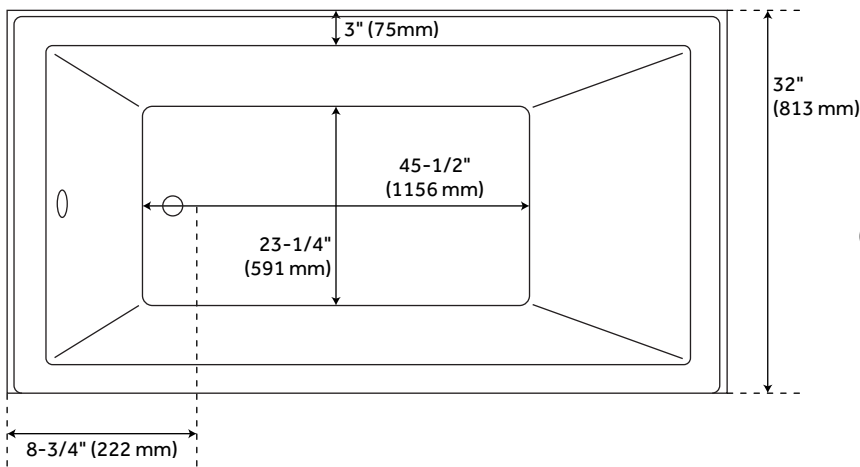

60" X 32" SITKA ACRYLIC DROP-IN SOAKING TUB

SKU: 948052

Code: SHSKS6032

FEATURES

Design: Modern
Product Finish: White
Material: acrylic
Length: 60"
Width: 32"
Height: 19-1/2"
Overflow Hole: Yes
Water Depth To Overflow: 14-1/2"
Exterior Treatment: Smooth
Interior Treatment: Smooth
Faucet Included: No
Shape: Rectangle
Tub Overflow: Yes
Tub Material: Acrylic
Tub Interior Length: 45-1/2"
Tub Interior Width: 23-1/4"
Faucet Drillings: No Drillings
Water Capacity (Gallons): 62
Tub Weight Uncrated (lbs): 82

REVISED 6/5/2023

60" X 32" SITKA ACRYLIC DROP-IN SOAKING TUB

SKU: 948052

Code: SHSKS6032

ADDITIONAL FEATURES

- All dimensions ($\pm 1/2"$).
- Can be installed for undermount applications.
- Textured slip-resistant bottom.
- Pre-leveled base.
- Cut out template included.
- A dual-mount design, this can be installed as a drop-in or undermount tub.
- Optional Quick Connect Drop-In Drain Kit Includes:
 - Floor Plate, 1-1/2" PVC Pipe, 2" x 1-1/2" Trap Adapters, 1 Brass Threaded, 1 Brass Unthreaded Tailpiece and Plug.
 - Installs above your subfloor, but underneath your cement floor or tile, so you do not need access below the fixture.
- [ABS drain version available if needed for your installation.](#)

REVISED 6/5/2023

60" X 32" SITKA ACRYLIC DROP-IN SOAKING TUB

All dimensions and specifications are nominal and may vary. Use actual products for accuracy in critical situations.