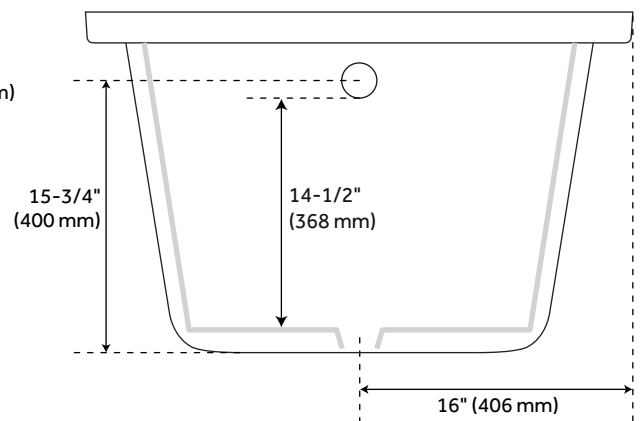

60" X 32" SITKA ACRYLIC DROP-IN SOAKING TUB

SKU: 948052

Code: SHSKS6032

FEATURES

Design: Modern
Product Finish: White
Material: acrylic
Length: 60"
Width: 32"
Height: 19-1/2"
Overflow Hole: Yes
Water Depth To Overflow: 14-1/2"
Exterior Treatment: Smooth
Interior Treatment: Smooth
Faucet Included: No
Shape: Rectangle
Tub Overflow: Yes
Tub Material: Acrylic
Tub Interior Length: 45-1/2"
Tub Interior Width: 23-1/4"
Faucet Drillings: No Drillings
Water Capacity (Gallons): 62
Tub Weight Uncrated (lbs): 82

REVISED 6/5/2023

60" X 32" SITKA ACRYLIC DROP-IN SOAKING TUB

SKU: 948052

Code: SHSKS6032

ADDITIONAL FEATURES

- All dimensions ($\pm 1/2"$).
- Can be installed for undermount applications.
- Textured slip-resistant bottom.
- Pre-leveled base.
- Cut out template included.
- A dual-mount design, this can be installed as a drop-in or undermount tub.
- Optional Quick Connect Drop-In Drain Kit Includes:
 - Floor Plate, 1-1/2" PVC Pipe, 2" x 1-1/2" Trap Adapters, 1 Brass Threaded, 1 Brass Unthreaded Tailpiece and Plug.
 - Installs above your subfloor, but underneath your cement floor or tile, so you do not need access below the fixture.
- [ABS drain version available if needed for your installation.](#)

REVISED 6/5/2023

60" X 32" SITKA ACRYLIC DROP-IN SOAKING TUB

All dimensions and specifications are nominal and may vary. Use actual products for accuracy in critical situations.