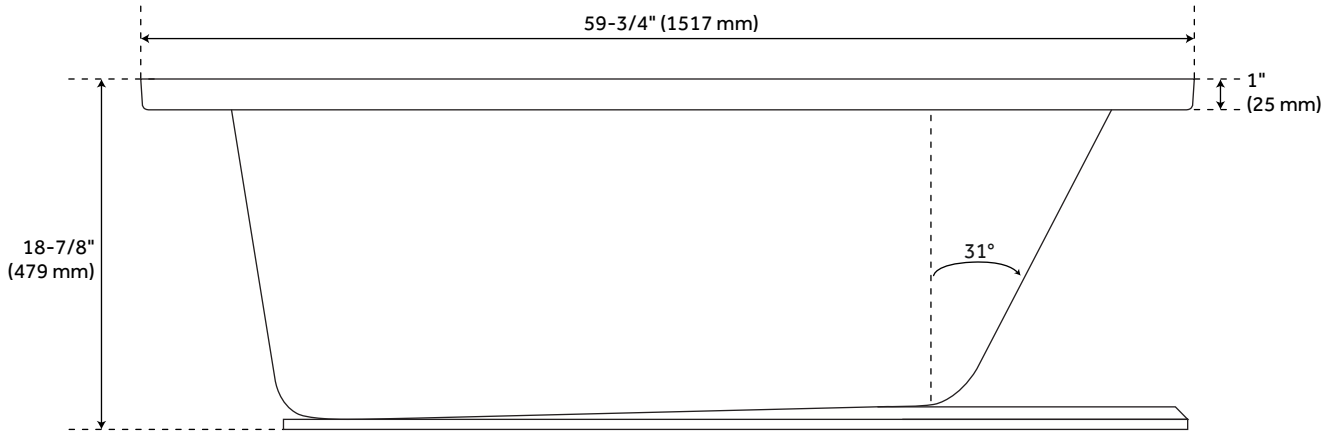

60" X 30" BRADENTON ACRYLIC ALCOVE TUB

All dimensions and specifications are nominal and may vary. Use actual products for accuracy in critical situations.