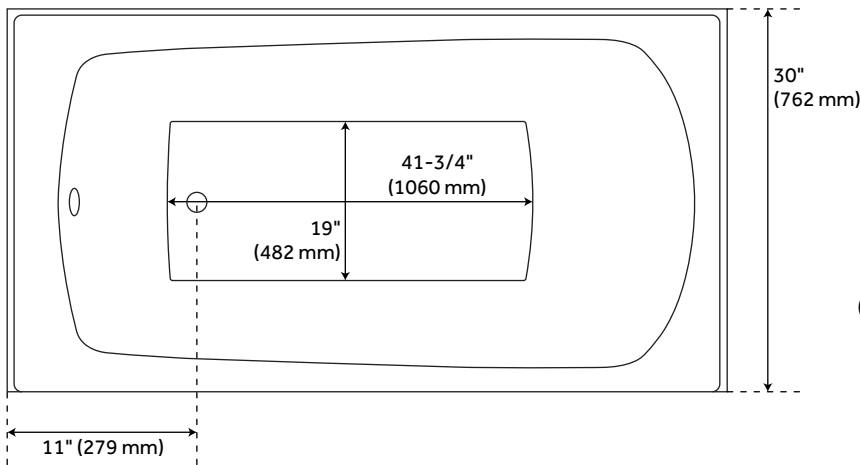

## FEATURES

Design: Modern  
Product Finish: White  
Material: acrylic  
Length: 59-3/4"  
Width: 30"  
Height: 18-7/8"  
Overflow Hole: Yes  
Water Depth To Overflow: 15"  
Exterior Treatment: Smooth  
Interior Treatment: Smooth  
Faucet Included: No  
Shape: Rectangle  
Tub Overflow: Yes  
Tub Material: Acrylic  
Tub Interior Length: 41-3/4"  
Tub Interior Width: 19"  
Tap Deck: No  
Faucet Drillings: No Drillings  
Water Capacity (Gallons): 48"  
Tub Weight Uncrated (lbs): 87  
Tub Weight Crated (lbs): 197

# 60" X 30" BRADENTON ACRYLIC ALCOVE TUB

SKU: 948056

Code: SHBDS6030

## ADDITIONAL FEATURES

- All dimensions ( $\pm 1/2"$ ).
- Textured slip-resistant bottom.
- Integral tile flange and skirt.
- Pre-leveled base.
- Optional Quick Connect Drop-In Drain Kit Includes:
  - Floor Plate, 1-1/2" PVC Pipe, 2" x 1-1/2" Trap Adapters, 1 Brass Threaded, 1 Brass Unthreaded Tailpiece and Plug.
  - Installs above your subfloor, but underneath your cement floor or tile, so you do not need access below the fixture.
- [ABS drain version available if needed for your installation.](#)

# 60" X 30" BRADENTON ACRYLIC ALCOVE TUB

All dimensions and specifications are nominal and may vary. Use actual products for accuracy in critical situations.