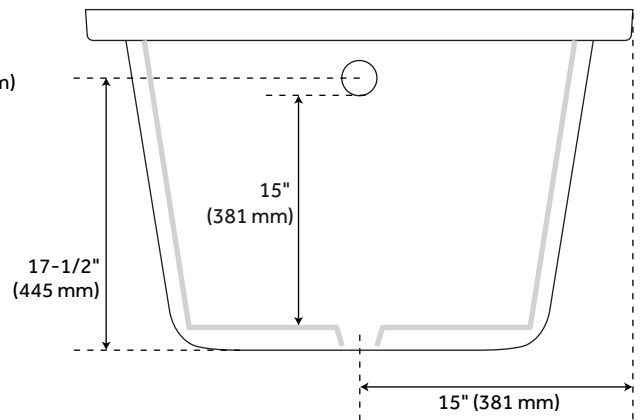

## FEATURES

Design: Modern  
Product Finish: White  
Material: acrylic  
Length: 59-3/4"  
Width: 30"  
Height: 18-7/8"  
Overflow Hole: Yes  
Water Depth To Overflow: 15"  
Exterior Treatment: Smooth  
Interior Treatment: Smooth  
Faucet Included: No  
Shape: Rectangle  
Tub Overflow: Yes  
Tub Material: Acrylic  
Tub Interior Length: 41-3/4"  
Tub Interior Width: 19"  
Tap Deck: No  
Faucet Drillings: No Drillings  
Water Capacity (Gallons): 48"  
Tub Weight Uncrated (lbs): 87  
Tub Weight Crated (lbs): 197

# 60" X 30" BRADENTON ACRYLIC ALCOVE TUB

SKU: 948056

Code: SHBDS6030

## ADDITIONAL FEATURES

- All dimensions ( $\pm 1/2"$ ).
- Textured slip-resistant bottom.
- Integral tile flange and skirt.
- Pre-leveled base.
- Optional Quick Connect Drop-In Drain Kit Includes:
  - Floor Plate, 1-1/2" PVC Pipe, 2" x 1-1/2" Trap Adapters, 1 Brass Threaded, 1 Brass Unthreaded Tailpiece and Plug.
  - Installs above your subfloor, but underneath your cement floor or tile, so you do not need access below the fixture.
- [ABS drain version available if needed for your installation.](#)

# 60" X 30" BRADENTON ACRYLIC ALCOVE TUB

All dimensions and specifications are nominal and may vary. Use actual products for accuracy in critical situations.