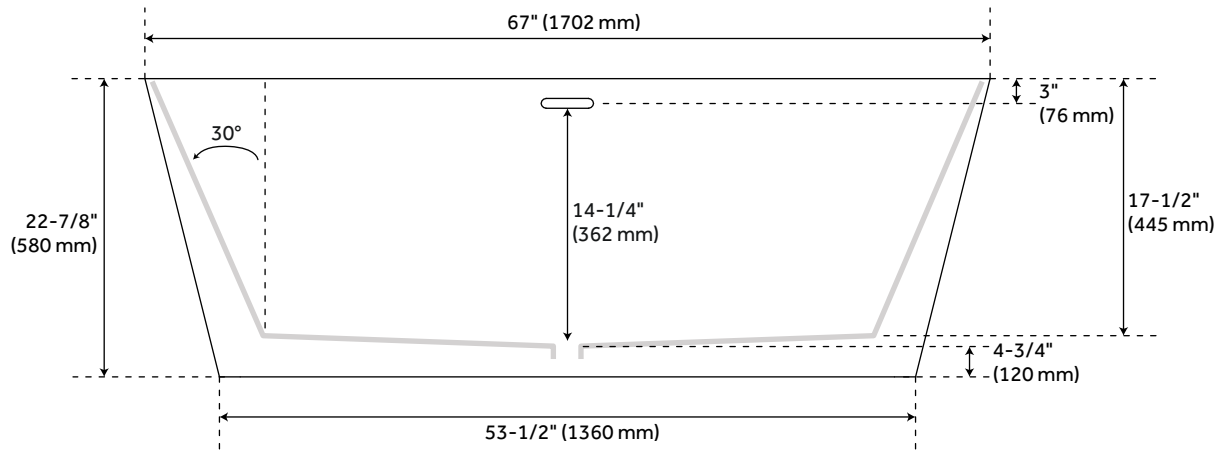

67" HIBISCUS RECTANGULAR ACRYLIC FREESTANDING TUB

SKU: 948058-67
Code: SHHBFSRT6731A

CSA B45.5/IAPMO Z124
LISTED ID: SHHBFSRT6731AWH

FEATURES

Features: Integral Drain & Overflow
Design: Modern
Product Finish: White
Material: Acrylic
Length: 67"
Width: 31-1/2"
Height: 22-7/8"
Overflow Hole: Yes
Water Depth To Overflow: 14-1/4"
Exterior Treatment: Smooth
Interior Treatment: Smooth
Drain Finish: White
Faucet Included: No
Shape: Rectangle
Tub Overflow: Yes
Integral Drain & Overflow: Yes
Tub Material: Acrylic
Tub Interior Length: 46-1/2"
Tub Interior Width: 20-7/8"
Tap Deck: No
Faucet Drillings: No Drillings
Water Capacity (Gallons): 77
Built-In Adjusters: Yes
Tub Weight Uncrated (lbs): 112
Tub Weight Crated (lbs): 222

REVISED 7/14/2023

67" HIBISCUS RECTANGULAR ACRYLIC FREESTANDING TUB

SKU: 948058-67

Code: SHHBFSRT6731A

ADDITIONAL FEATURES

- All dimensions ($\pm 1/2"$).
- White Pop-Up drain included.
- Leveling legs for simplified installation.
- Optional Quick Connect Drop-In Drain Kit Includes:
 - Floor Plate, 1-1/2" PVC Pipe, 2" x 1-1/2" Trap Adapters, 1 Brass Threaded, 1 Brass Unthreaded Tailpiece and Plug.
 - Installs above your subfloor, but underneath your cement floor or tile, so you do not need access below the fixture.

REVISED 7/14/2023

67" HIBISCUS RECTANGULAR ACRYLIC FREESTANDING TUB

SKU: 948058-67

SHHBFSRT6731AWH

All dimensions and specifications are nominal and may vary. Use actual products for accuracy in critical situations.