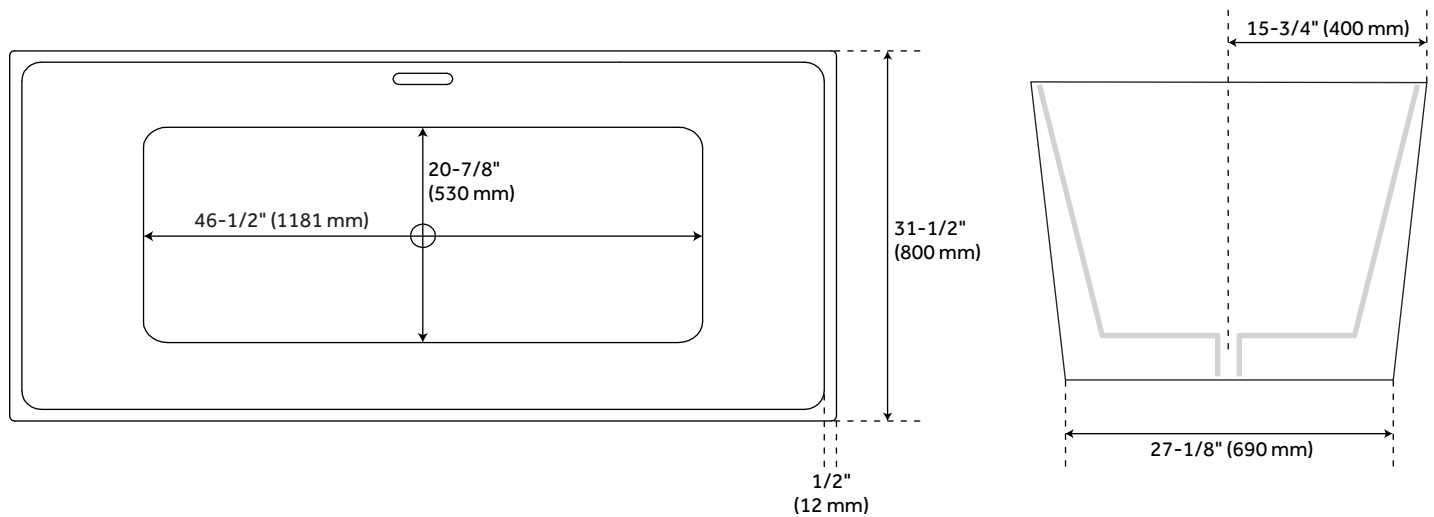

67" HIBISCUS RECTANGULAR ACRYLIC FREESTANDING TUB

SKU: 948058-67
Code: SHHBFSRT6731A

CSA B45.5/IAPMO Z124
LISTED ID: SHHBFSRT6731AWH

FEATURES

Features: Integral Drain & Overflow
Design: Modern
Product Finish: White
Material: Acrylic
Length: 67"
Width: 31-1/2"
Height: 22-7/8"
Overflow Hole: Yes
Water Depth To Overflow: 14-1/4"
Exterior Treatment: Smooth
Interior Treatment: Smooth
Drain Finish: White
Faucet Included: No
Shape: Rectangle
Tub Overflow: Yes
Integral Drain & Overflow: Yes
Tub Material: Acrylic
Tub Interior Length: 46-1/2"
Tub Interior Width: 20-7/8"
Tap Deck: No
Faucet Drillings: No Drillings
Water Capacity (Gallons): 77
Built-In Adjusters: Yes
Tub Weight Uncrated (lbs): 112
Tub Weight Crated (lbs): 222

REVISED 7/14/2023

67" HIBISCUS RECTANGULAR ACRYLIC FREESTANDING TUB

SKU: 948058-67

Code: SHHBFSRT6731A

ADDITIONAL FEATURES

- All dimensions ($\pm 1/2"$).
- White Pop-Up drain included.
- Leveling legs for simplified installation.
- Optional Quick Connect Drop-In Drain Kit Includes:
 - Floor Plate, 1-1/2" PVC Pipe, 2" x 1-1/2" Trap Adapters, 1 Brass Threaded, 1 Brass Unthreaded Tailpiece and Plug.
 - Installs above your subfloor, but underneath your cement floor or tile, so you do not need access below the fixture.

REVISED 7/14/2023

67" HIBISCUS RECTANGULAR ACRYLIC FREESTANDING TUB

SKU: 948058-67

SHHBFSRT6731AWH

All dimensions and specifications are nominal and may vary. Use actual products for accuracy in critical situations.