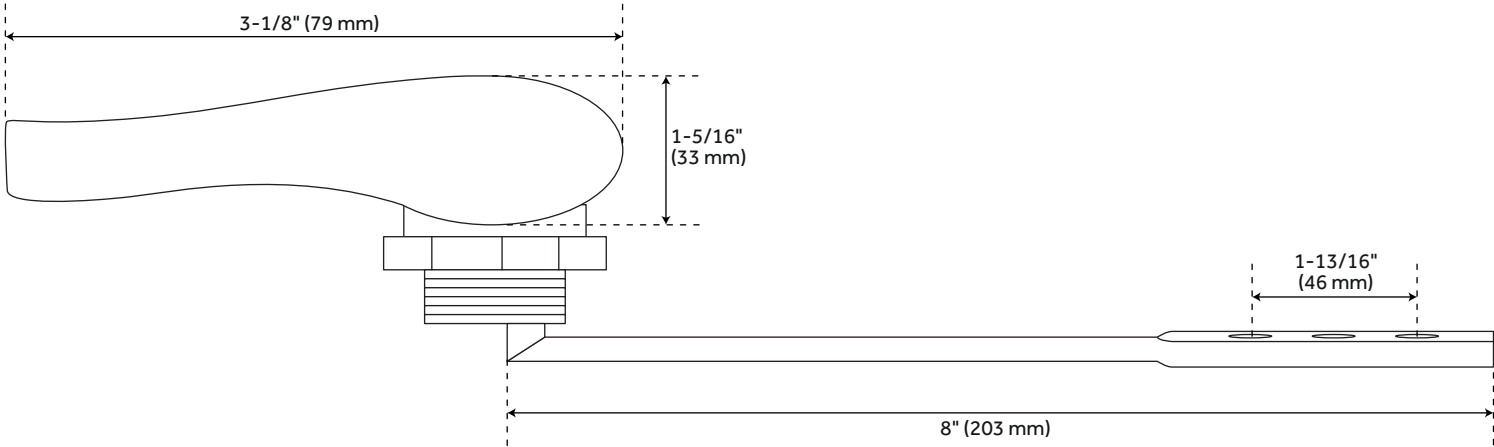

MODERN TOILET TANK HANDLE

SKU: 948063

SH402BN

All dimensions and specifications are nominal and may vary. Use actual products for accuracy in critical situations.