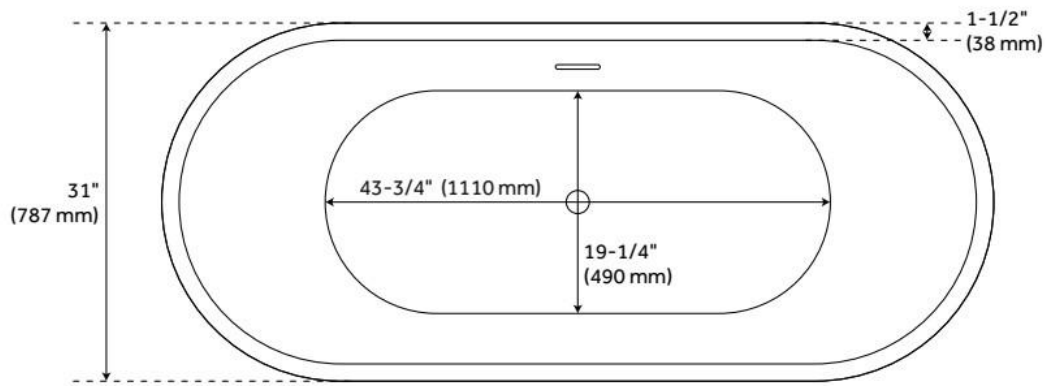

72" SHEBA ACRYLIC DOUBLE-SLIPPER TUB - WHITE DRAIN TRIM

SKU: 948064

Code: SH462576, SH445130

FEATURES

Tub Material: Acrylic
Product Finish: White
Shape: Oval
Tub Drain Placement: Center
Drain Included: Yes
Drain and Overflow Finish: White
Water Depth to Overflow: 15-3/8"
Water Capacity (Gallons): 65.25
Built-In Adjusters: Yes
Tub Weight Uncrated (lbs): 126
Optional Accessory: 428473

CSA B45.5/IAPMO Z124, Massachusetts Accepted, LISTED ID: SHSBFSODS7231x*

ADDITIONAL FEATURES

- All dimensions are ($\pm 1/2$ ").
- Foam Insulation option: increases heat retention and prevents condensation due to water and air temperature fluctuations.
- Optional Quick Connect Drop-In Drain Kit Includes:
 - Floor Plate, 1-1/2" PVC Pipe, 2" x 1-1/2" Trap Adapters, 1 Brass Threaded, 1 Brass Unthreaded Tailpiece and Plug.
 - Installs above your subfloor, but underneath your cement floor or tile, so you do not need access below the fixture.

REVISED 6/21/2024

72" SHEBA ACRYLIC DOUBLE-SLIPPER TUB - WHITE DRAIN TRIM

SKU: 948064

Code: SH462576, SH445130

REVISED 6/21/2024