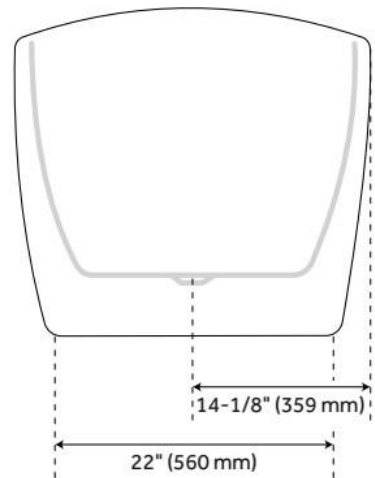

72" SHEBA ACRYLIC DOUBLE-SLIPPER TUB - WHITE DRAIN TRIM

SKU: 948064

Code: SH462576, SH445130

FEATURES

Tub Material: Acrylic
Product Finish: White
Shape: Oval
Tub Drain Placement: Center
Drain Included: Yes
Drain and Overflow Finish: White
Water Depth to Overflow: 15-3/8"
Water Capacity (Gallons): 65.25
Built-In Adjusters: Yes
Tub Weight Uncrated (lbs): 126
Optional Accessory: 428473

CSA B45.5/IAPMO Z124, Massachusetts Accepted, LISTED ID: SHSBFSODS7231x*

ADDITIONAL FEATURES

- All dimensions are ($\pm 1/2$ ").
- Foam Insulation option: increases heat retention and prevents condensation due to water and air temperature fluctuations.
- Optional Quick Connect Drop-In Drain Kit Includes:
 - Floor Plate, 1-1/2" PVC Pipe, 2" x 1-1/2" Trap Adapters, 1 Brass Threaded, 1 Brass Unthreaded Tailpiece and Plug.
 - Installs above your subfloor, but underneath your cement floor or tile, so you do not need access below the fixture.

REVISED 6/21/2024

72" SHEBA ACRYLIC DOUBLE-SLIPPER TUB - WHITE DRAIN TRIM

SKU: 948064

Code: SH462576, SH445130

REVISED 6/21/2024