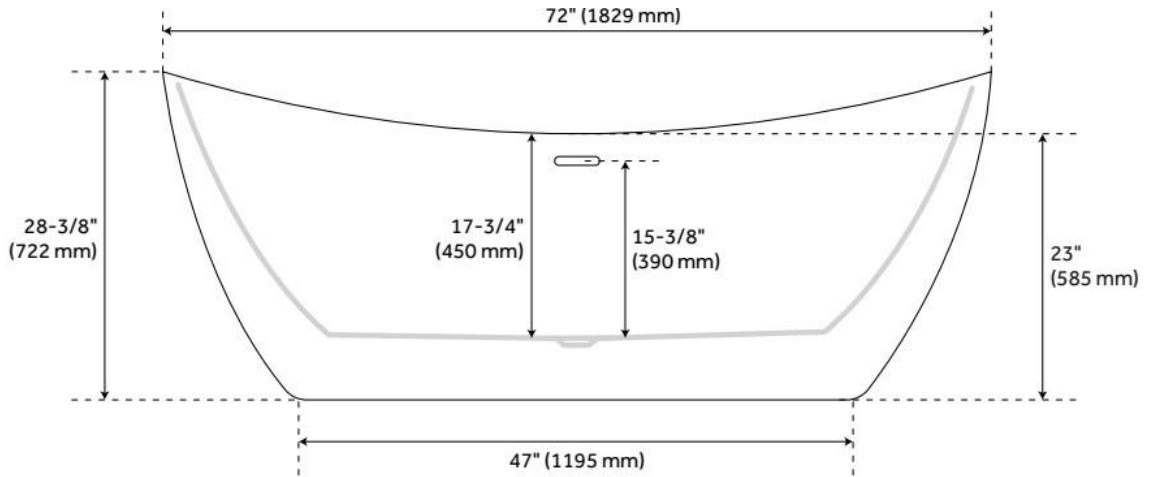

72" SHEBA ACRYLIC DOUBLE-SLIPPER TUB - WHITE DRAIN TRIM

SKU: 948064

Code: SH462576, SH445130

FEATURES

Tub Material: Acrylic
Product Finish: White
Shape: Oval
Tub Drain Placement: Center
Drain Included: Yes
Drain and Overflow Finish: White
Water Depth to Overflow: 15-3/8"
Water Capacity (Gallons): 65.25
Built-In Adjusters: Yes
Tub Weight Uncrated (lbs): 126
Optional Accessory: 428473

CSA B45.5/IAPMO Z124, Massachusetts Accepted, LISTED ID: SHSBFSODS7231x*

ADDITIONAL FEATURES

- All dimensions are ($\pm 1/2$ ").
- Foam Insulation option: increases heat retention and prevents condensation due to water and air temperature fluctuations.
- Optional Quick Connect Drop-In Drain Kit Includes:
 - Floor Plate, 1-1/2" PVC Pipe, 2" x 1-1/2" Trap Adapters, 1 Brass Threaded, 1 Brass Unthreaded Tailpiece and Plug.
 - Installs above your subfloor, but underneath your cement floor or tile, so you do not need access below the fixture.

REVISED 6/21/2024

72" SHEBA ACRYLIC DOUBLE-SLIPPER TUB - WHITE DRAIN TRIM

SKU: 948064

Code: SH462576, SH445130

REVISED 6/21/2024