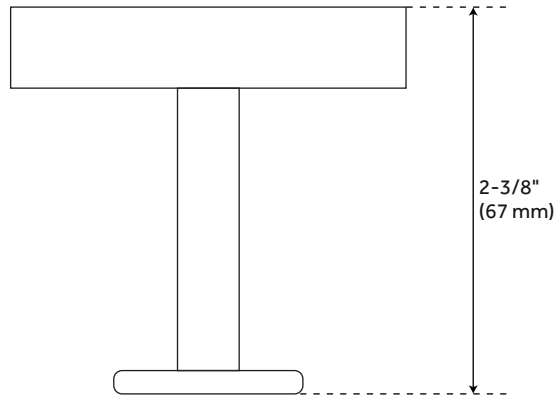

PAGOSA ROBE HOOK

SKU: 948067

Code: SH446472, SH446470

FEATURES

- Installation Type: Wall Mount
- Design: Modern
- Material: Brass
- Length: 2"
- Width: 2-3/8"
- Height: 3"
- Base Plate Diameter: 2"
- Mounting Hardware Included: Yes
- Mounting Hardware Concealed: Yes
- Assembly Required: No

All dimensions and specifications are nominal and may vary. Use actual products for accuracy in critical situations.