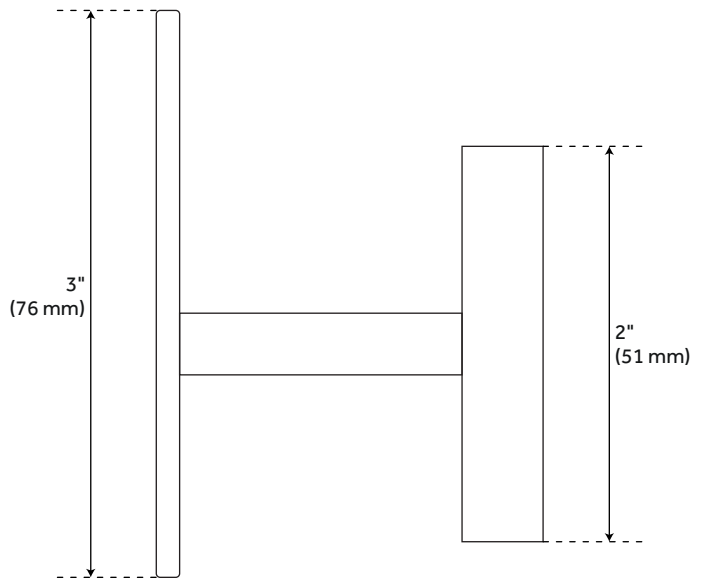

PAGOSA ROBE HOOK

SKU: 948067

Code: SH446472, SH446470

FEATURES

- Installation Type: Wall Mount
- Design: Modern
- Material: Brass
- Length: 2"
- Width: 2-3/8"
- Height: 3"
- Base Plate Diameter: 2"
- Mounting Hardware Included: Yes
- Mounting Hardware Concealed: Yes
- Assembly Required: No

All dimensions and specifications are nominal and may vary. Use actual products for accuracy in critical situations.