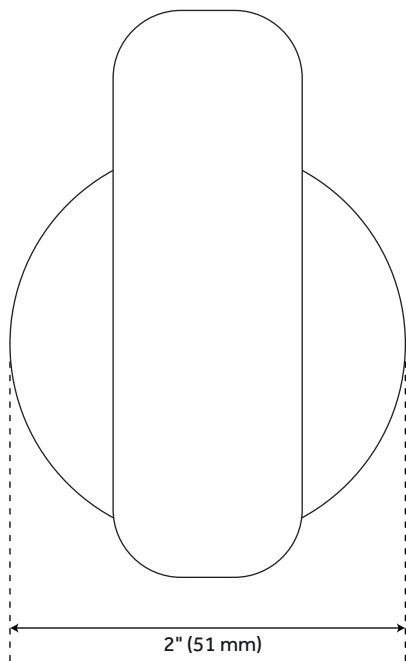

PAGOSA ROBE HOOK

SKU: 948067

Code: SH446472, SH446470

FEATURES

- Installation Type: Wall Mount
- Design: Modern
- Material: Brass
- Length: 2"
- Width: 2-3/8"
- Height: 3"
- Base Plate Diameter: 2"
- Mounting Hardware Included: Yes
- Mounting Hardware Concealed: Yes
- Assembly Required: No

REVISED 4/3/2023

PAGOSA ROBE HOOK

SKU: 948067

Code: SH446472, SH446470

ADDITIONAL FEATURES

REVISED 4/3/2023

PAGOSA ROBE HOOK

SKU: 948067

All dimensions and specifications are nominal and may vary. Use actual products for accuracy in critical situations.