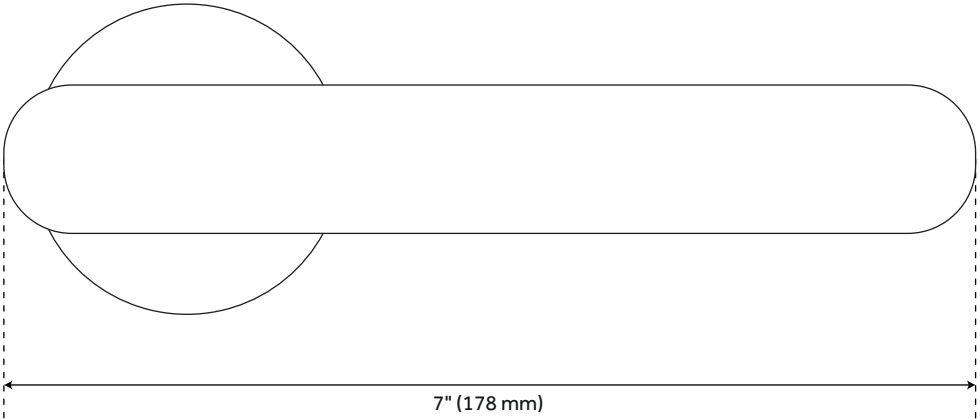

PAGOSA TOILET PAPER HOLDER

SKU: 948068

Code: SH446474, SH446473

FEATURES

Installation Type: Wall Mount

Design: Modern

Material: Brass

Length: 7"

Width: 2-3/8"

Height: 2"

Base Plate Diameter: 2"

Mounting Hardware Included: Yes

Mounting Hardware Concealed: Yes

Assembly Required: No

REVISED 4/3/2023

PAGOSA TOILET PAPER HOLDER

SKU: 948068

Code: SH446474, SH446473

ADDITIONAL FEATURES

REVISED 4/3/2023

PAGOSA TOILET PAPER HOLDER

SKU: 948068

All dimensions and specifications are nominal and may vary. Use actual products for accuracy in critical situations.