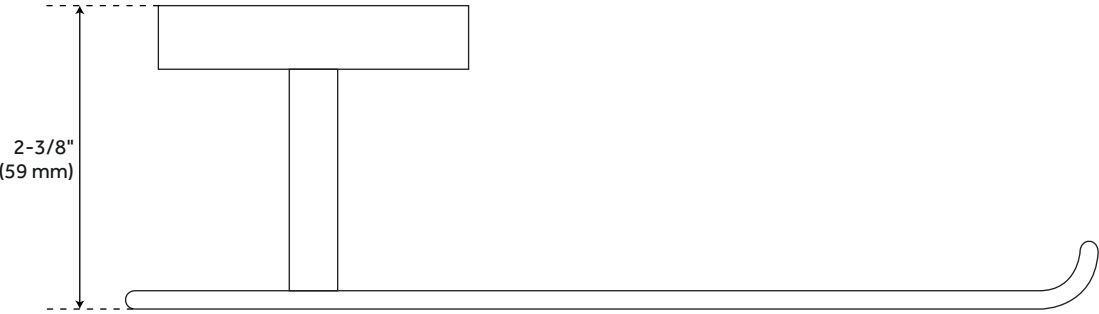

PAGOSA TOILET PAPER HOLDER

SKU: 948068

All dimensions and specifications are nominal and may vary. Use actual products for accuracy in critical situations.