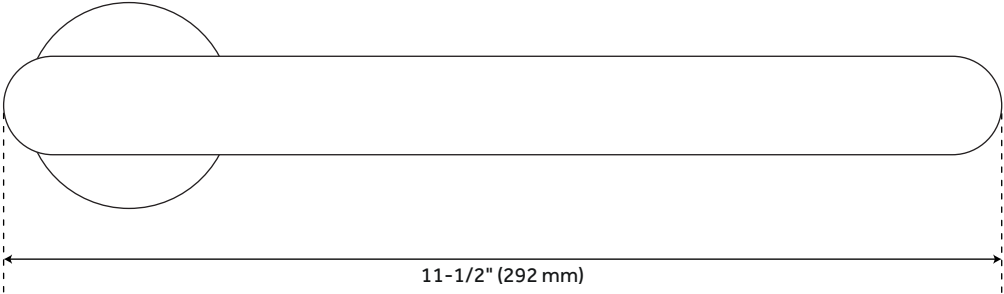

PAGOSA TOWEL RING

SKU: 948069

Code: SH446477, SH446476

FEATURES

- Installation Type: Wall Mount
- Design: Modern
- Material: Brass
- Length: 11-1/2"
- Height: 2"
- Depth: 2-3/8"
- Base Plate Height: 2"
- Mounting Hardware Included: Yes
- Mounting Hardware Concealed: Yes
- Assembly Required: No

REVISED 4/3/2023

PAGOSA TOWEL RING

SKU: 948069

Code: SH446477, SH446476

ADDITIONAL FEATURES

REVISED 4/3/2023

PAGOSA TOWEL RING

SKU: 948069

All dimensions and specifications are nominal and may vary. Use actual products for accuracy in critical situations.