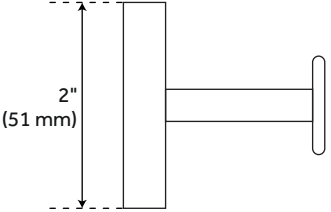

PAGOSA TOWEL RING

SKU: 948069

Code: SH446477, SH446476

FEATURES

- Installation Type: Wall Mount
- Design: Modern
- Material: Brass
- Length: 11-1/2"
- Height: 2"
- Depth: 2-3/8"
- Base Plate Height: 2"
- Mounting Hardware Included: Yes
- Mounting Hardware Concealed: Yes
- Assembly Required: No

All dimensions and specifications are nominal and may vary. Use actual products for accuracy in critical situations.