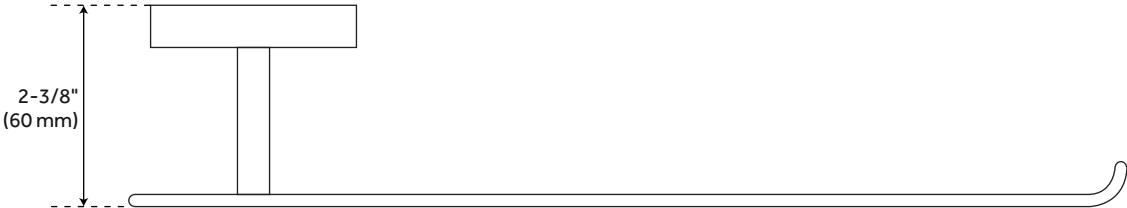

PAGOSA TOWEL RING

SKU: 948069

Code: SH446477, SH446476

FEATURES

- Installation Type: Wall Mount
- Design: Modern
- Material: Brass
- Length: 11-1/2"
- Height: 2"
- Depth: 2-3/8"
- Base Plate Height: 2"
- Mounting Hardware Included: Yes
- Mounting Hardware Concealed: Yes
- Assembly Required: No

All dimensions and specifications are nominal and may vary. Use actual products for accuracy in critical situations.