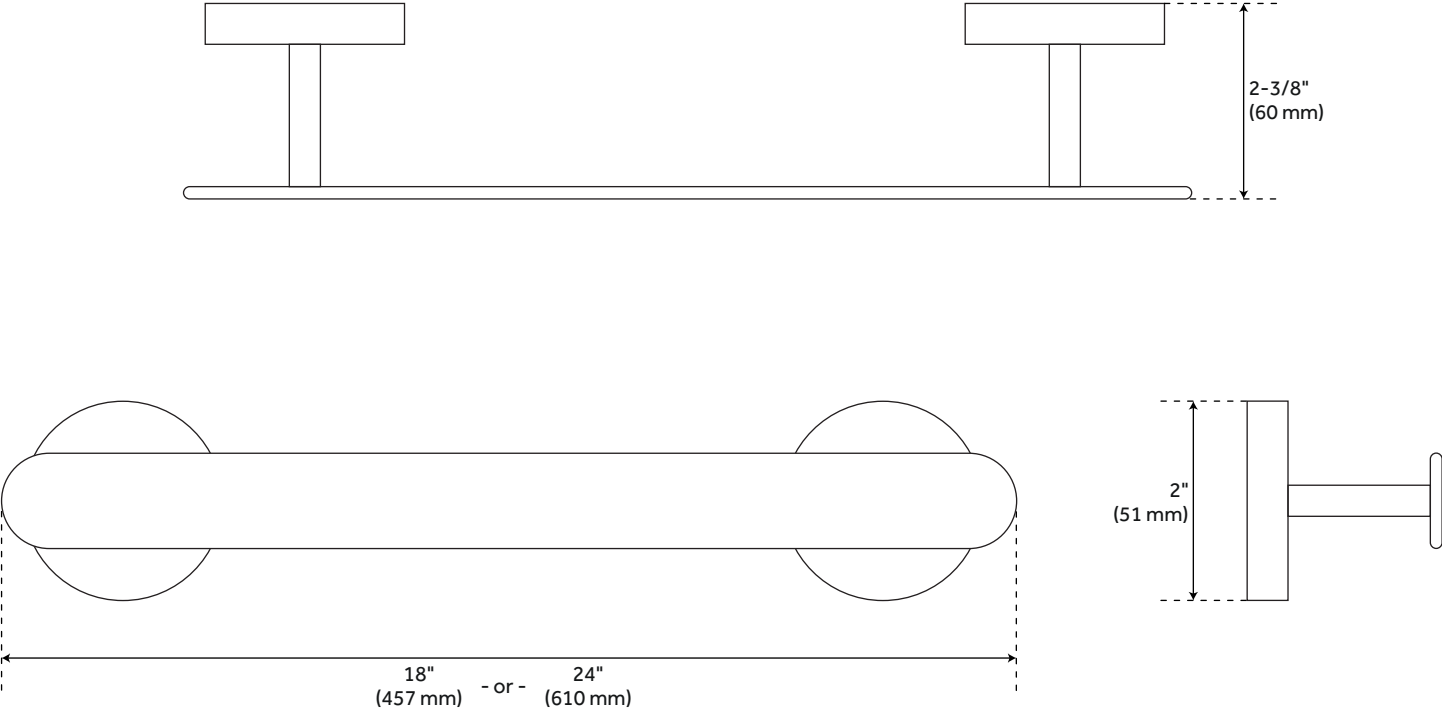

PAGOSA TOWEL BAR

SKU: 948070

Code: SH446480, SH446479, SH446483, SH446482

FEATURES

- Installation Type: Wall Mount
- Design: Modern
- Material: Brass
- Height: 2"
- Depth: 2-3/8"
- Base Plate Height: 2"
- Mounting Hardware Included: Yes
- Mounting Hardware Concealed: Yes
- Assembly Required: No
- Number of Rails: 1

REVISED 4/3/2023

PAGOSA TOWEL BAR

SKU: 948070

Code: SH446480, SH446479, SH446483, SH446482

ADDITIONAL FEATURES

REVISED 4/3/2023

PAGOSA TOWEL BAR

SKU: 948070

All dimensions and specifications are nominal and may vary. Use actual products for accuracy in critical situations.