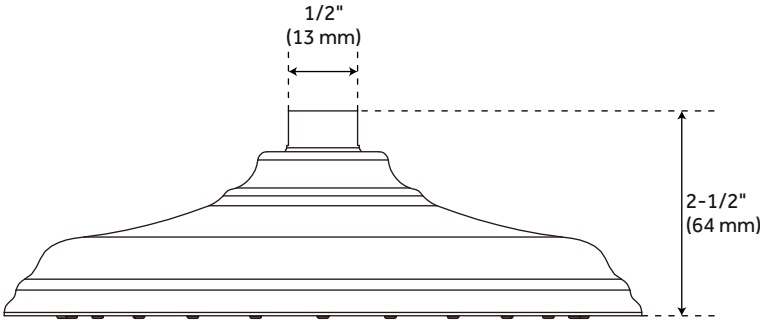

# TRADITIONAL ROUND RAINFALL SHOWER HEAD - 1.8 GPM

---

SKU: 948946-18

Code: SHRS820TG, SHRS1020TG

# TRADITIONAL ROUND RAINFALL SHOWER HEAD - 1.8 GPM

SKU: 948946-18

SHRS820TG, SHRS820TGZ, SHRS1020TG, SHRS1020TGZ

All dimensions and specifications are nominal and may vary. Use actual products for accuracy in critical situations.