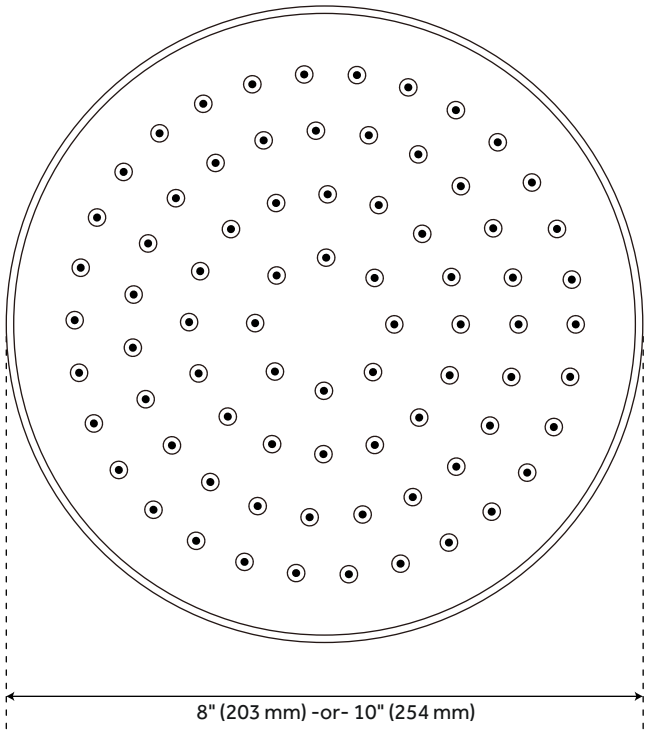

# TRADITIONAL ROUND RAINFALL SHOWER HEAD - 1.8 GPM

SKU: 948946-18

Code: SHRS820TG, SHRS1020TG

# TRADITIONAL ROUND RAINFALL SHOWER HEAD - 1.8 GPM

---

SKU: 948946-18

Code: SHRS820TG, SHRS1020TG

# TRADITIONAL ROUND RAINFALL SHOWER HEAD - 1.8 GPM

SKU: 948946-18

SHRS820TG, SHRS820TGZ, SHRS1020TG, SHRS1020TGZ

All dimensions and specifications are nominal and may vary. Use actual products for accuracy in critical situations.