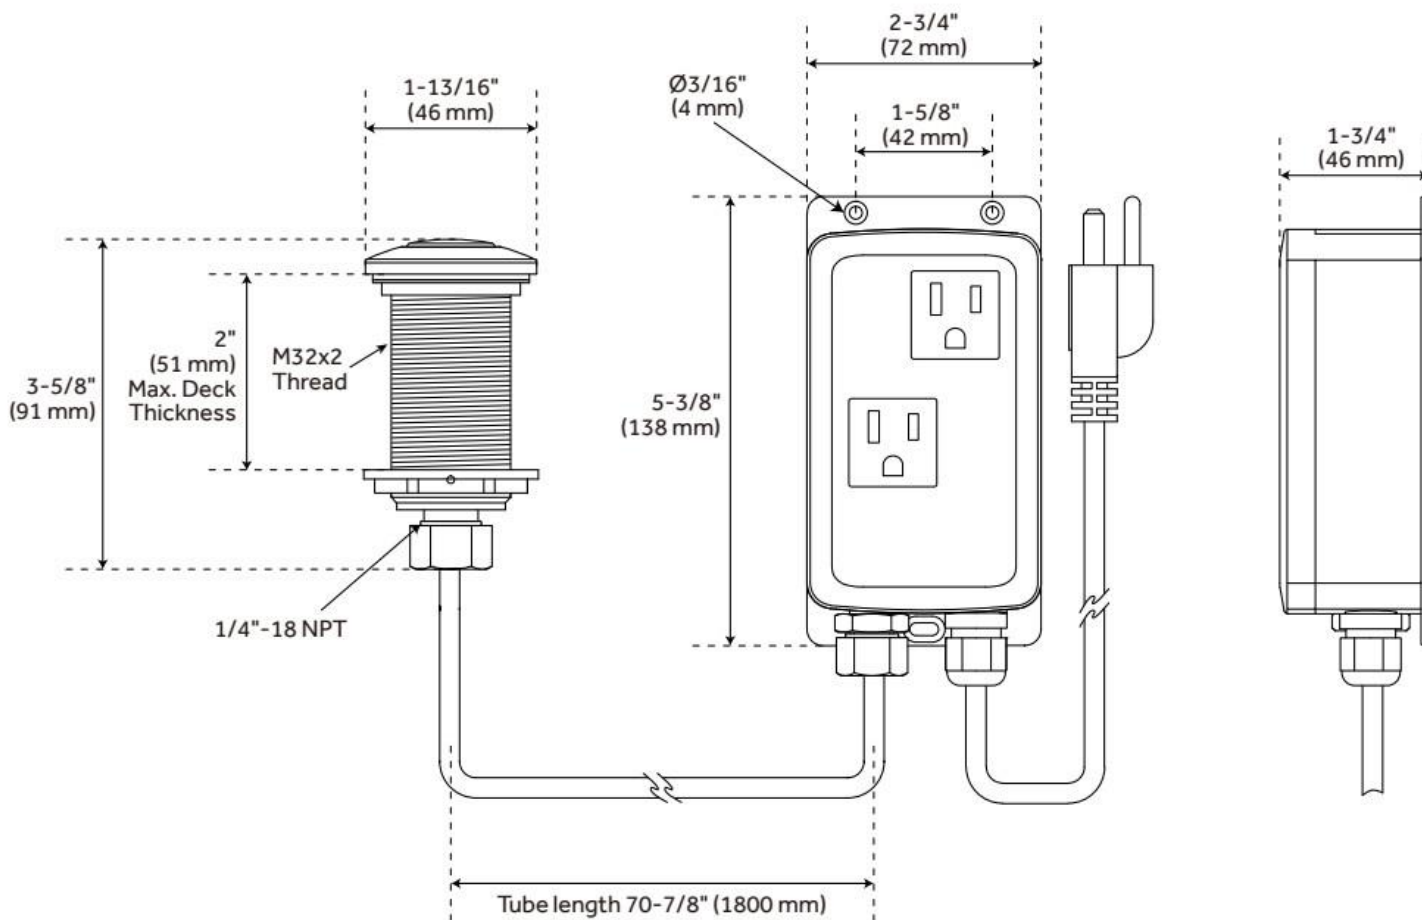

DUAL OUTLET SINKTOP AIR SWITCH

SKU: 948127

Code: SHAS202, SHASB2,SHAS202

FEATURES

Material: Metal

Product Finish: Black

CAN/CSA-E60730-1, LISTED ID: SHAS202ZSS

ADDITIONAL FEATURES

- Air-activated.
- Air switch button dimensions : 1-13/16" W x 3-5/8" H.
- Max countertop thickness: 2".
- Mounts easy to sink or countertop.
- Power module dimensions: 5-3/8" H x 2-3/4" W x 1-3/4" D.
- Tube length is 70-7/8".

REVISED 7/3/2024

DUAL OUTLET SINKTOP AIR SWITCH

SKU: 948127

Code: SHAS202, SHASB2, SHAS202

REVISED 7/3/2024