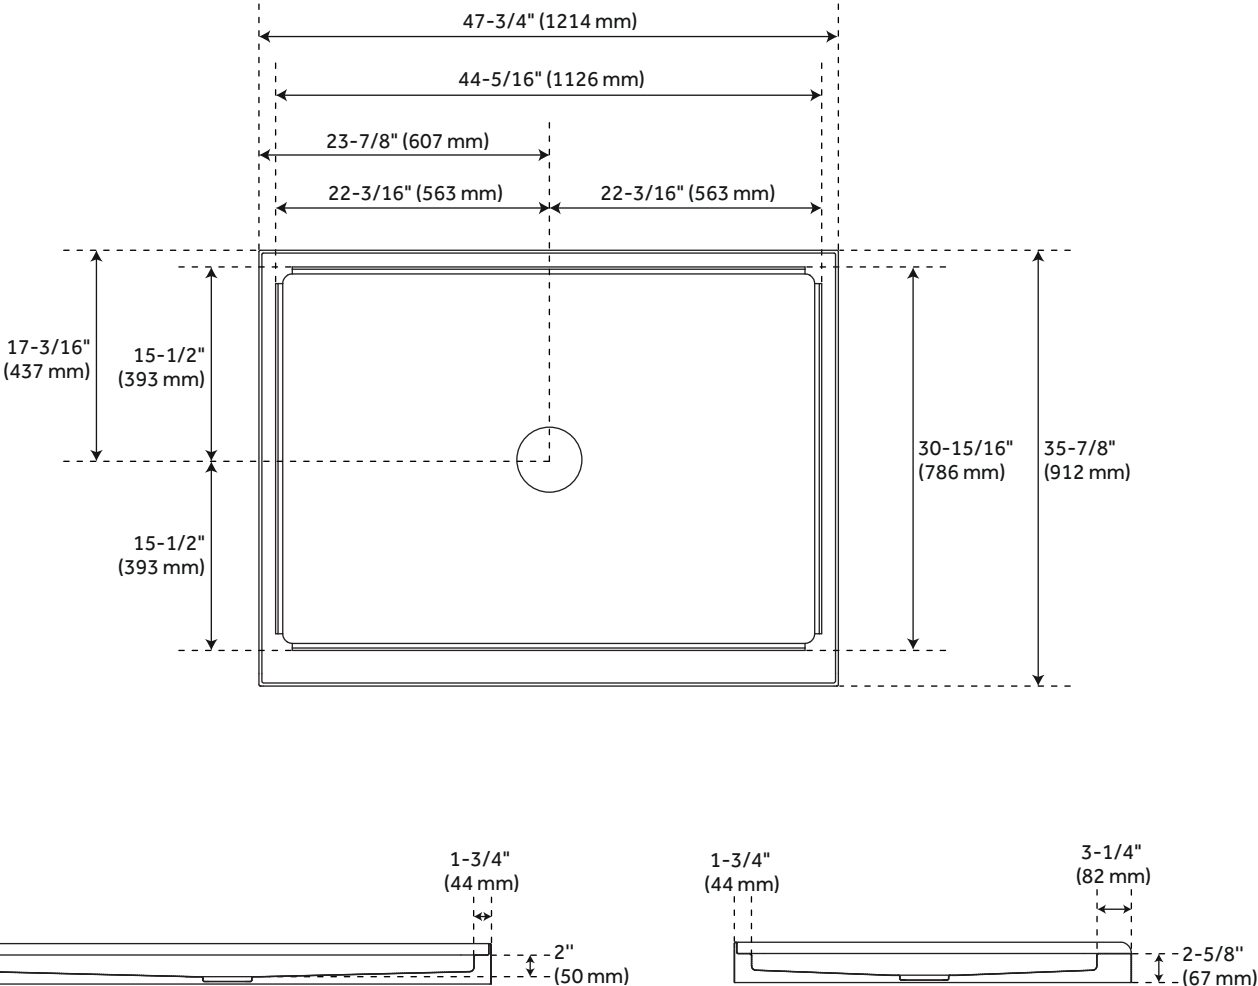

48" ACRYLIC SHOWER TRAY - CENTER DRAIN - WHITE

SKU: 948146

Code: SHSB4834, SHSB4836

FEATURES

Design: Modern

Product Finish: White

Material: Acrylic

Assembly Required: No

REVISED 3/17/2023

48" ACRYLIC SHOWER TRAY - CENTER DRAIN - WHITE

SKU: 948146

Code: SHSB4834, SHSB4836

ADDITIONAL FEATURES

- 48" x 34" overall dimensions: 47-3/4" L x 33-7/8" W x 3-3/4" H.
- 48" x 36" overall dimensions: 47-7/8" L x 36" W x 3-11/16" H.
- One-piece construction.
- Integral tile flange.
- Non-skid surface.

REVISED 3/17/2023

48" X 36" ACRYLIC SHOWER TRAY - CENTER DRAIN - WHITE

SKU: 948146
SHSB4836

All dimensions and specifications are nominal and may vary. Use actual products for accuracy in critical situations.

48" X 34" ACRYLIC SHOWER TRAY - CENTER DRAIN - WHITE

SKU: 948146
SHSB4834

All dimensions and specifications are nominal and may vary. Use actual products for accuracy in critical situations.