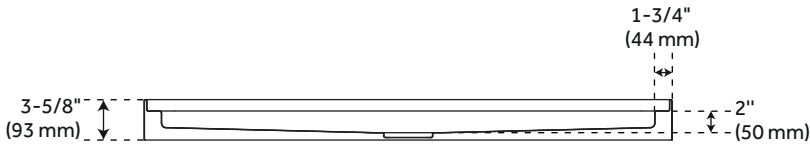

REVISED 3/17/2023

48" ACRYLIC SHOWER TRAY - CENTER DRAIN - WHITE

SKU: 948146

Code: SHSB4834, SHSB4836

ADDITIONAL FEATURES

- 48" x 34" overall dimensions: 47-3/4" L x 33-7/8" W x 3-3/4" H.
- 48" x 36" overall dimensions: 47-7/8" L x 36" W x 3-11/16" H.
- One-piece construction.
- Integral tile flange.
- Non-skid surface.

REVISED 3/17/2023

48" X 36" ACRYLIC SHOWER TRAY - CENTER DRAIN - WHITE

SKU: 948146
SHSB4836

All dimensions and specifications are nominal and may vary. Use actual products for accuracy in critical situations.

48" X 34" ACRYLIC SHOWER TRAY - CENTER DRAIN - WHITE

SKU: 948146
SHSB4834

All dimensions and specifications are nominal and may vary. Use actual products for accuracy in critical situations.