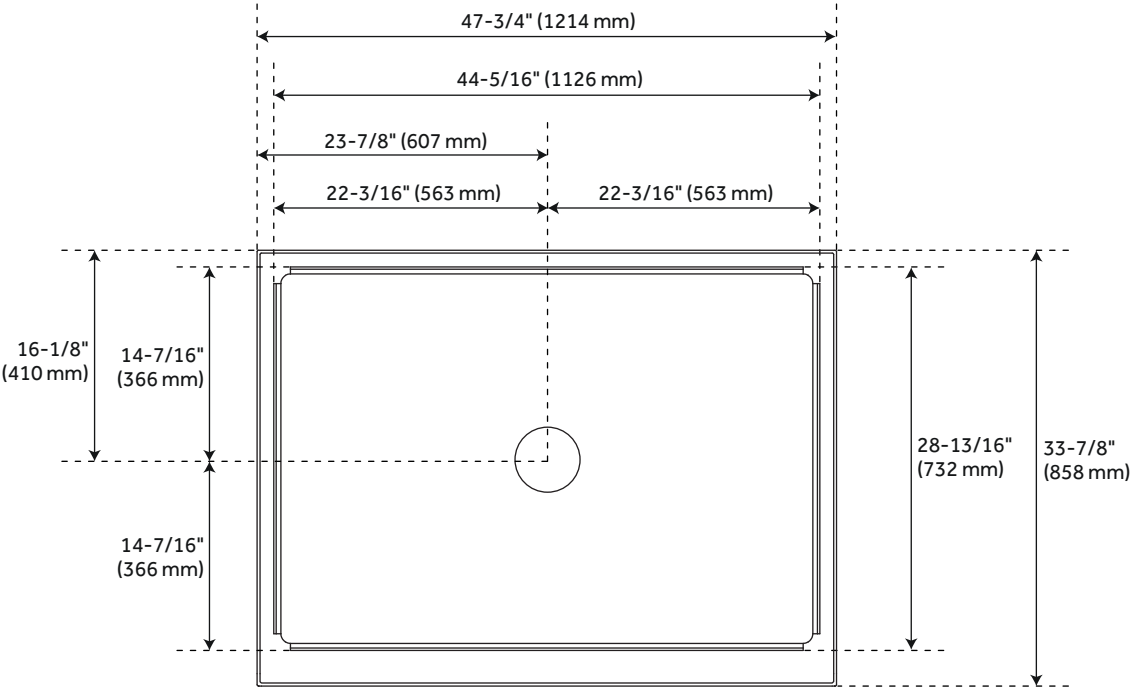

REVISED 3/17/2023

48" ACRYLIC SHOWER TRAY - CENTER DRAIN - WHITE

SKU: 948146

Code: SHSB4834, SHSB4836

ADDITIONAL FEATURES

- 48" x 34" overall dimensions: 47-3/4" L x 33-7/8" W x 3-3/4" H.
- 48" x 36" overall dimensions: 47-7/8" L x 36" W x 3-11/16" H.
- One-piece construction.
- Integral tile flange.
- Non-skid surface.

REVISED 3/17/2023

48" X 36" ACRYLIC SHOWER TRAY - CENTER DRAIN - WHITE

SKU: 948146
SHSB4836

All dimensions and specifications are nominal and may vary. Use actual products for accuracy in critical situations.

48" X 34" ACRYLIC SHOWER TRAY - CENTER DRAIN - WHITE

SKU: 948146
SHSB4834

All dimensions and specifications are nominal and may vary. Use actual products for accuracy in critical situations.