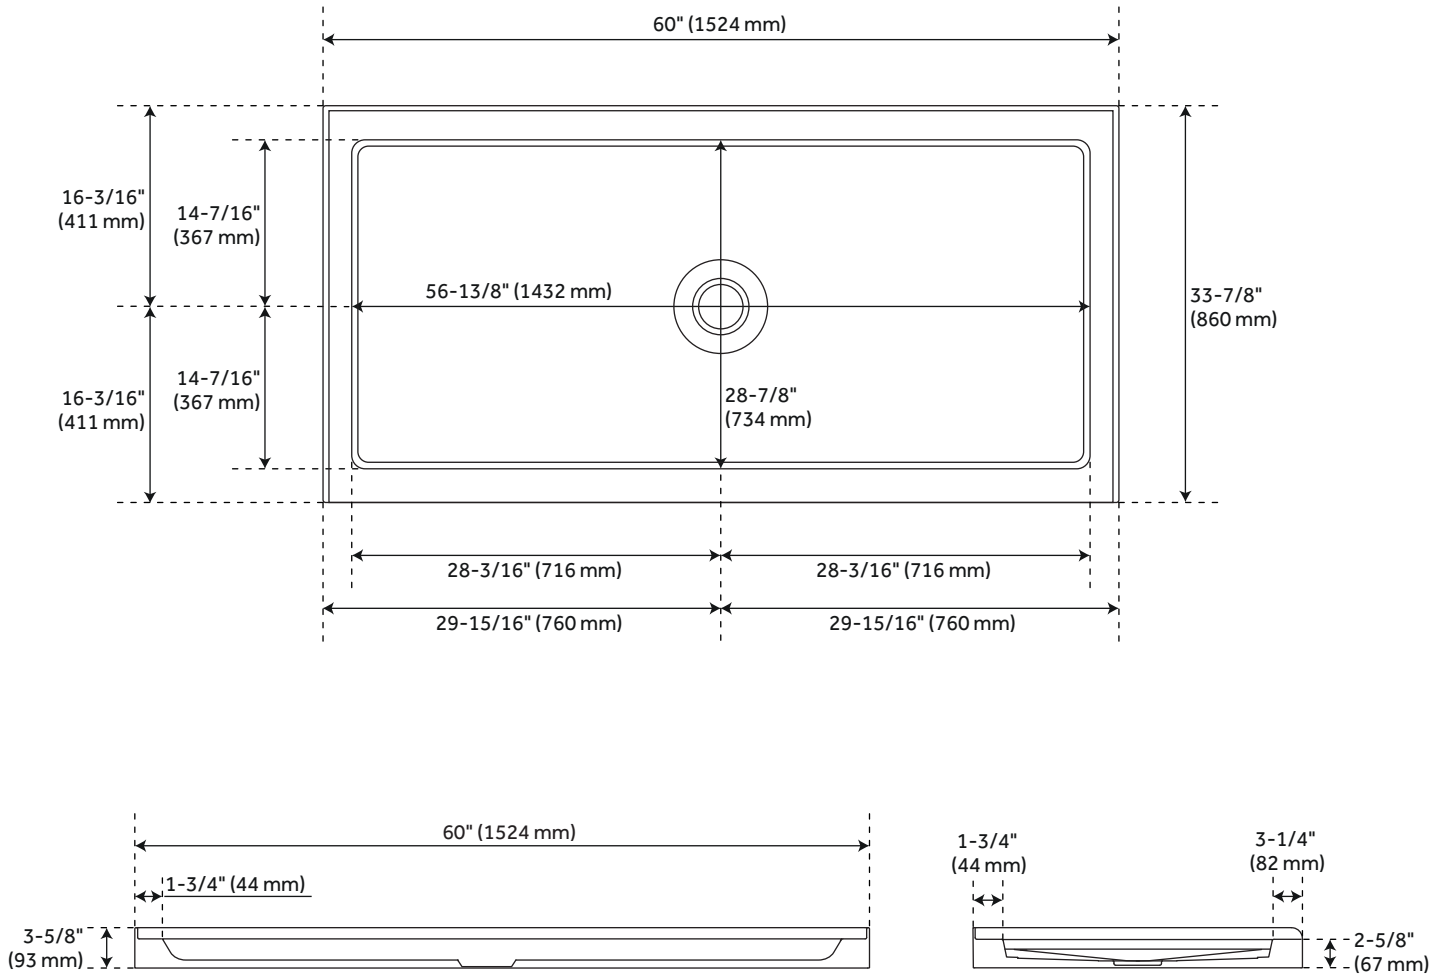

## ADDITIONAL FEATURES

- 60" x 30" overall dimensions: 60" L x 30" W x 3-11/16" H.
- 60" x 32" overall dimensions: 59-1/2" L x 31-3/4" W x 3-3/4" H.
- 60" x 34" overall dimensions: 60" L x 33-7/8" W x 3-11/16" H.
- 60" x 36" overall dimensions: 60" L x 36" W x 3-11/16" H.
- One-piece construction.
- Integral tile flange.
- Non-skid surface.

# 60" X 30" ACRYLIC SHOWER TRAY - WHITE

SKU: 948148

SHSB6030R, SHSB6030L

All dimensions and specifications are nominal and may vary. Use actual products for accuracy in critical situations.

# 60" X 32" ACRYLIC SHOWER TRAY - WHITE

SKU: 948148

SHSB6032R, SHSB6032L

All dimensions and specifications are nominal and may vary. Use actual products for accuracy in critical situations.

# 60" X 34" ACRYLIC SHOWER TRAY - WHITE

SKU: 948148

SHSB6034

All dimensions and specifications are nominal and may vary. Use actual products for accuracy in critical situations.