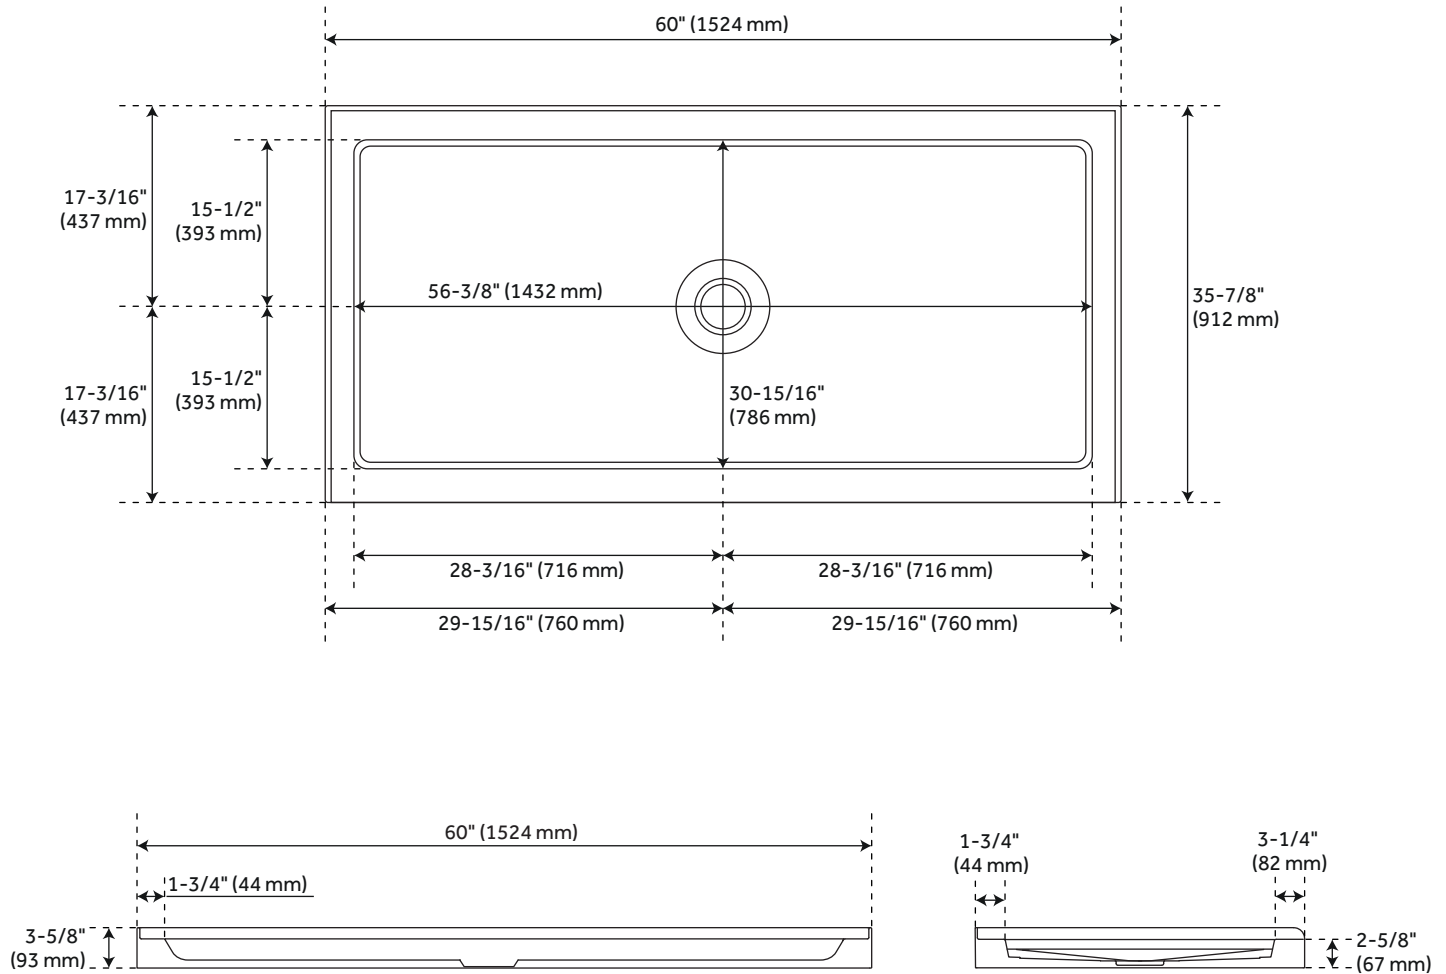

## ADDITIONAL FEATURES

- 60" x 30" overall dimensions: 60" L x 30" W x 3-11/16" H.
- 60" x 32" overall dimensions: 59-1/2" L x 31-3/4" W x 3-3/4" H.
- 60" x 34" overall dimensions: 60" L x 33-7/8" W x 3-11/16" H.
- 60" x 36" overall dimensions: 60" L x 36" W x 3-11/16" H.
- One-piece construction.
- Integral tile flange.
- Non-skid surface.

# 60" X 32" ACRYLIC SHOWER TRAY - WHITE

SKU: 948148

SHSB6032R, SHSB6032L

All dimensions and specifications are nominal and may vary. Use actual products for accuracy in critical situations.

# 60" X 34" ACRYLIC SHOWER TRAY - WHITE

SKU: 948148

SHSB6034

All dimensions and specifications are nominal and may vary. Use actual products for accuracy in critical situations.

# 60" X 36" ACRYLIC SHOWER TRAY - WHITE

SKU: 948148

SHSB6036

All dimensions and specifications are nominal and may vary. Use actual products for accuracy in critical situations.