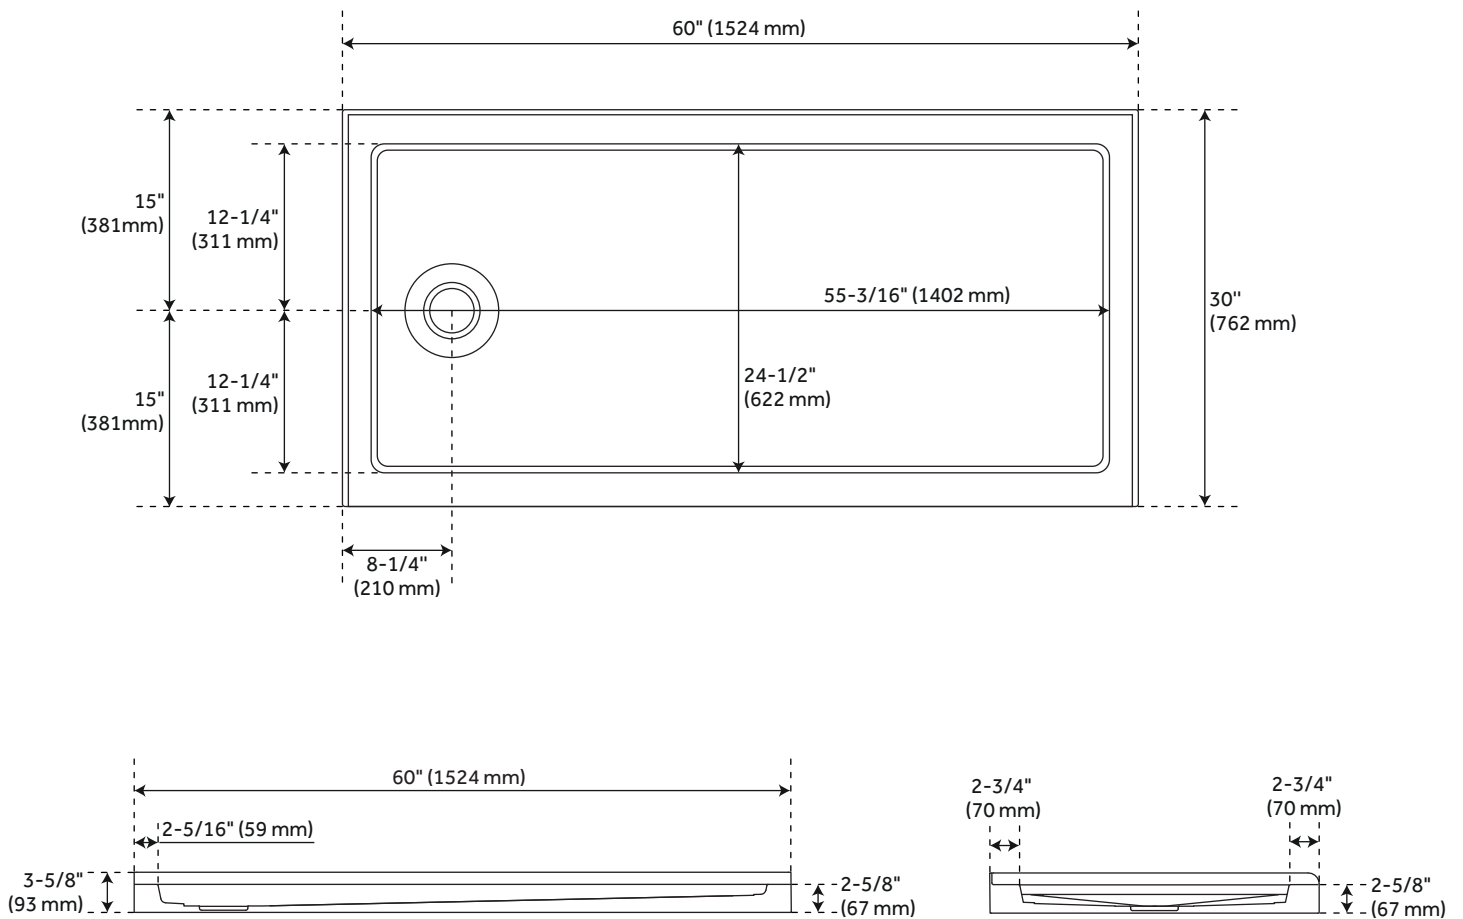

## ADDITIONAL FEATURES

- 60" x 30" overall dimensions: 60" L x 30" W x 3-11/16" H.
- 60" x 32" overall dimensions: 59-1/2" L x 31-3/4" W x 3-3/4" H.
- 60" x 34" overall dimensions: 60" L x 33-7/8" W x 3-11/16" H.
- 60" x 36" overall dimensions: 60" L x 36" W x 3-11/16" H.
- One-piece construction.
- Integral tile flange.
- Non-skid surface.

# 60" X 30" ACRYLIC SHOWER TRAY - WHITE

SKU: 948148

SHSB6030R, SHSB6030L

All dimensions and specifications are nominal and may vary. Use actual products for accuracy in critical situations.

# 60" X 32" ACRYLIC SHOWER TRAY - WHITE

SKU: 948148

SHSB6032R, SHSB6032L

All dimensions and specifications are nominal and may vary. Use actual products for accuracy in critical situations.

# 60" X 34" ACRYLIC SHOWER TRAY - WHITE

SKU: 948148

SHSB6034

All dimensions and specifications are nominal and may vary. Use actual products for accuracy in critical situations.