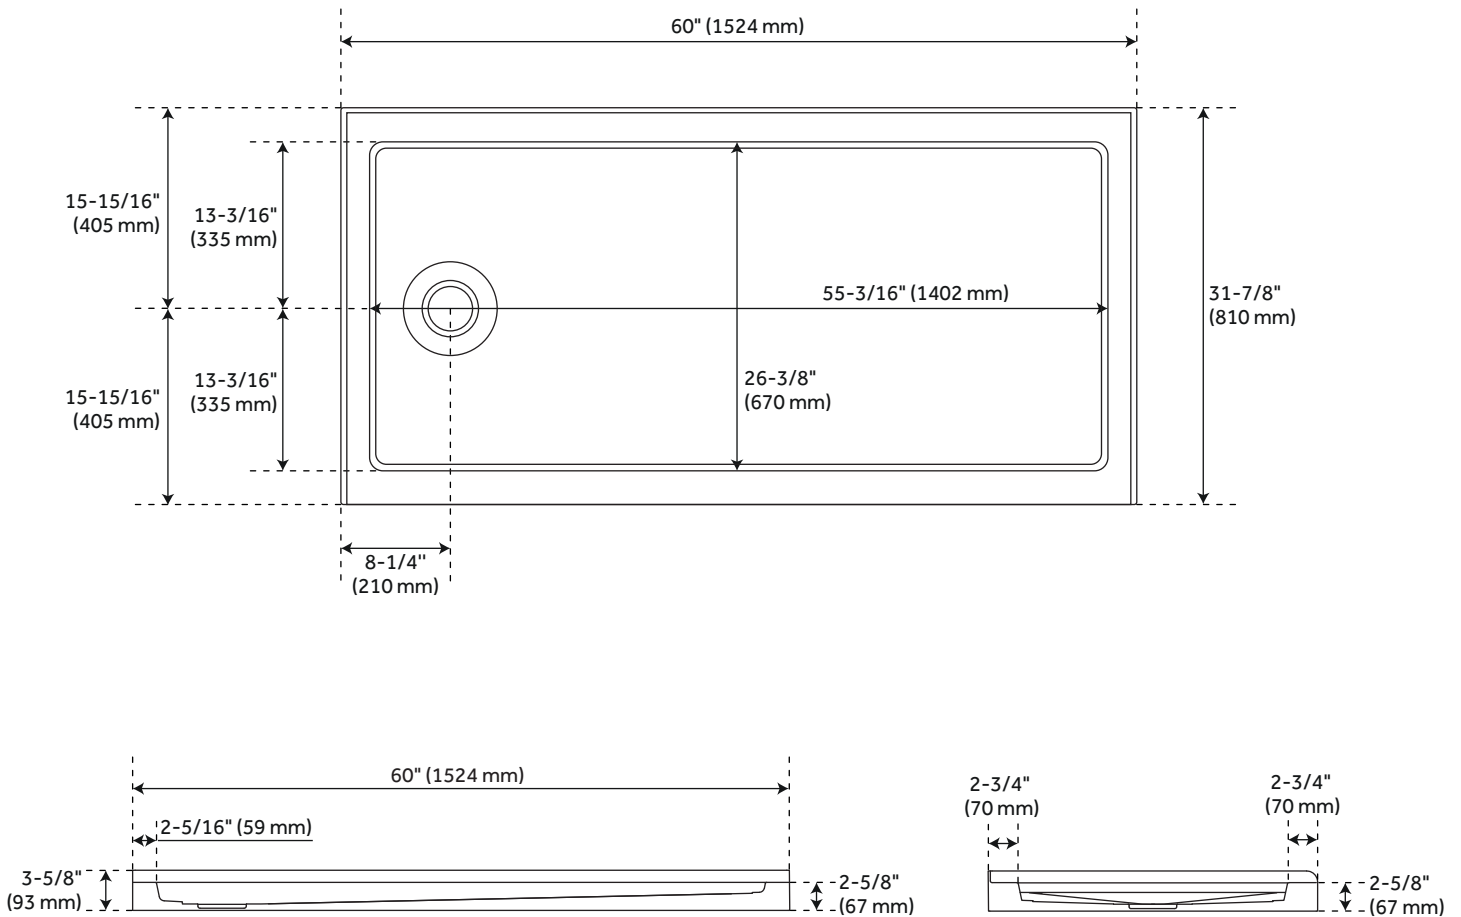

## ADDITIONAL FEATURES

- 60" x 30" overall dimensions: 60" L x 30" W x 3-11/16" H.
- 60" x 32" overall dimensions: 59-1/2" L x 31-3/4" W x 3-3/4" H.
- 60" x 34" overall dimensions: 60" L x 33-7/8" W x 3-11/16" H.
- 60" x 36" overall dimensions: 60" L x 36" W x 3-11/16" H.
- One-piece construction.
- Integral tile flange.
- Non-skid surface.

# 60" X 30" ACRYLIC SHOWER TRAY - WHITE

SKU: 948148

SHSB6030R, SHSB6030L

All dimensions and specifications are nominal and may vary. Use actual products for accuracy in critical situations.

# 60" X 32" ACRYLIC SHOWER TRAY - WHITE

SKU: 948148

SHSB6032R, SHSB6032L

All dimensions and specifications are nominal and may vary. Use actual products for accuracy in critical situations.

# 60" X 34" ACRYLIC SHOWER TRAY - WHITE

SKU: 948148

SHSB6034

All dimensions and specifications are nominal and may vary. Use actual products for accuracy in critical situations.