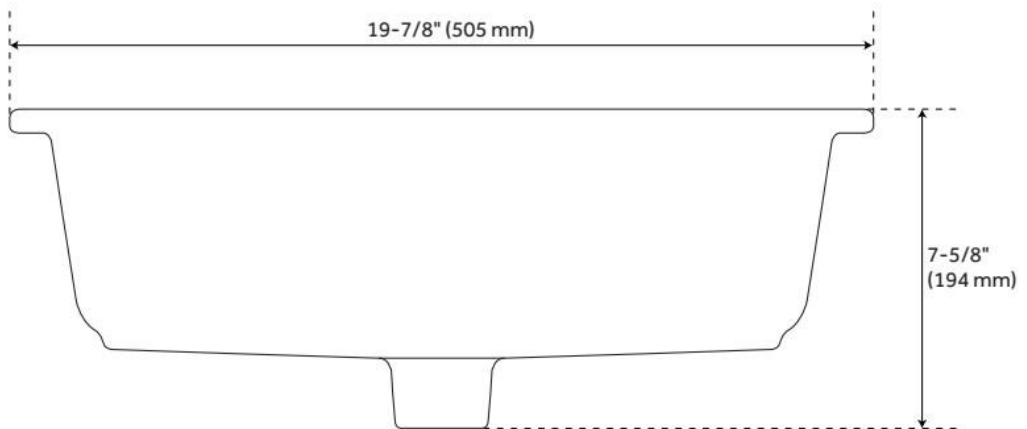

DESTIN RECTANGULAR PORCELAIN UNDERMOUNT BATHROOM SINK

SKU: 948174
Code: SHU1713

REVISED 7/3/2024