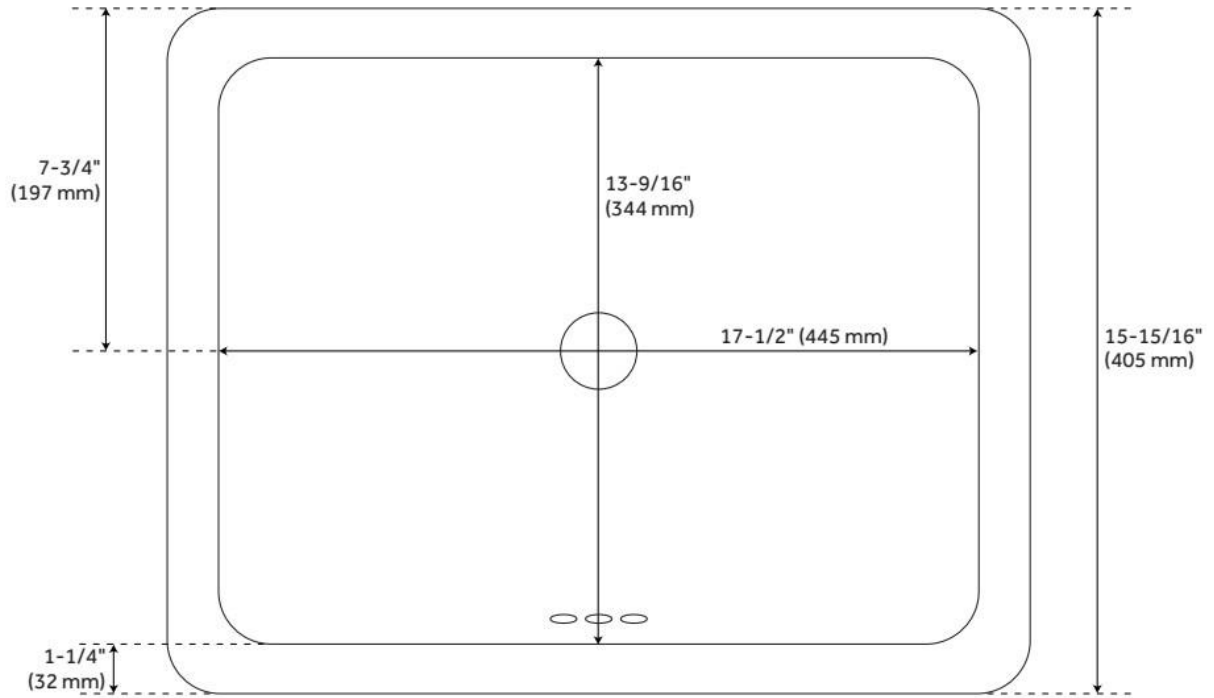

DESTIN RECTANGULAR PORCELAIN UNDERMOUNT BATHROOM SINK

SKU: 948174
Code: SHU1713

REVISED 7/3/2024