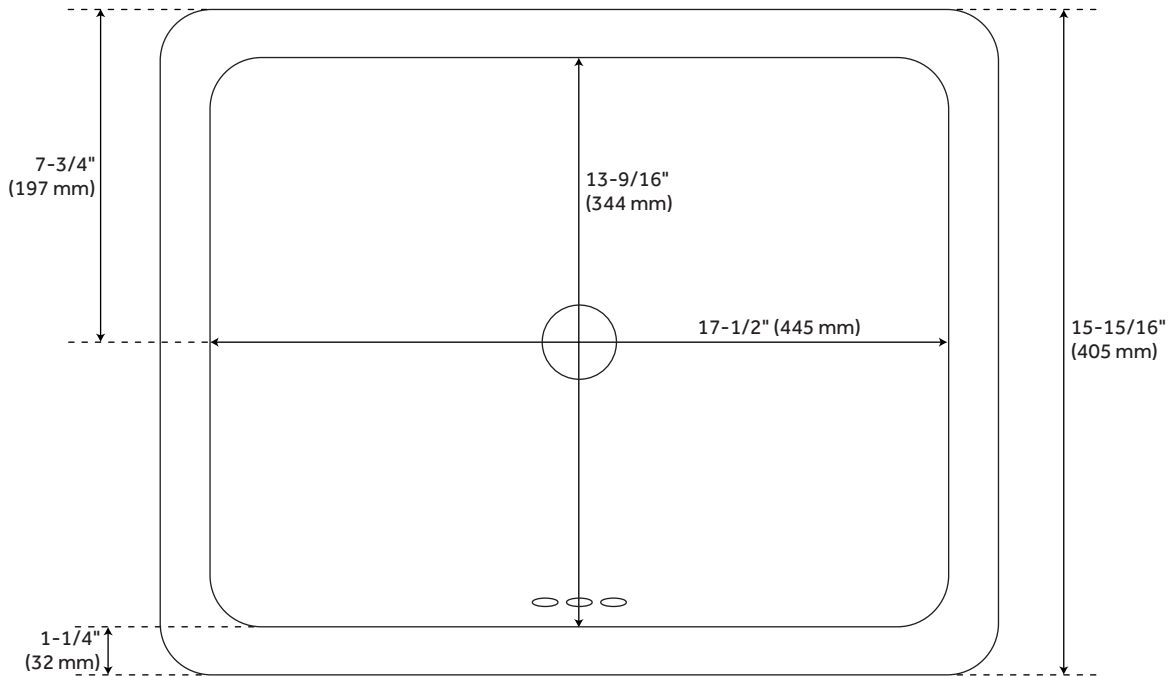

## FEATURES

Installation Type: Undermount  
Material: Porcelain  
Length: 19-7/8"  
Width: 15-15/16"  
Height: 7-5/8"  
Sink Shape: Rectangle  
Number of Basins: 1  
Sink Installation: Undermount  
Faucet Centers: No Faucet Hole  
Overflow Hole: Yes  
Basin Length: 17-1/2"  
Basin Width: 13-9/16"  
Basin Depth: 5-9/16"  
Water Depth To Overflow: 4-9/16"  
Rim Thickness: 1-1/4"  
Fits Drain Hole Size: 1-3/4"  
Interior Treatment: Smooth  
Drain Included: No  
Faucet Included: No  
Water Depth to Rim: 5-9/16"

# DESTIN RECTANGULAR PORCELAIN UNDERMOUNT BATHROOM SINK

---

SKU: 948174

Code: SHU1713

# DESTIN RECTANGULAR PORCELAIN UNDER-MOUNT BATHROOM SINK

All dimensions and specifications are nominal and may vary. Use actual products for accuracy in critical situations.