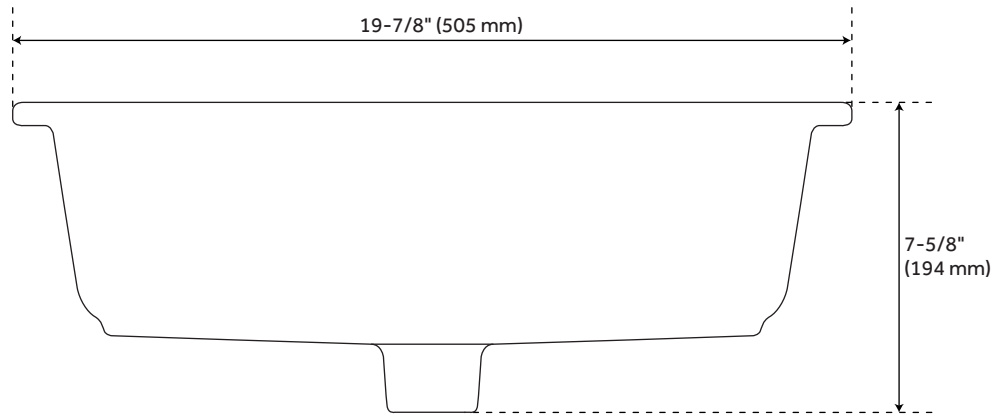

DESTIN RECTANGULAR PORCELAIN UNDER-MOUNT BATHROOM SINK

All dimensions and specifications are nominal and may vary. Use actual products for accuracy in critical situations.