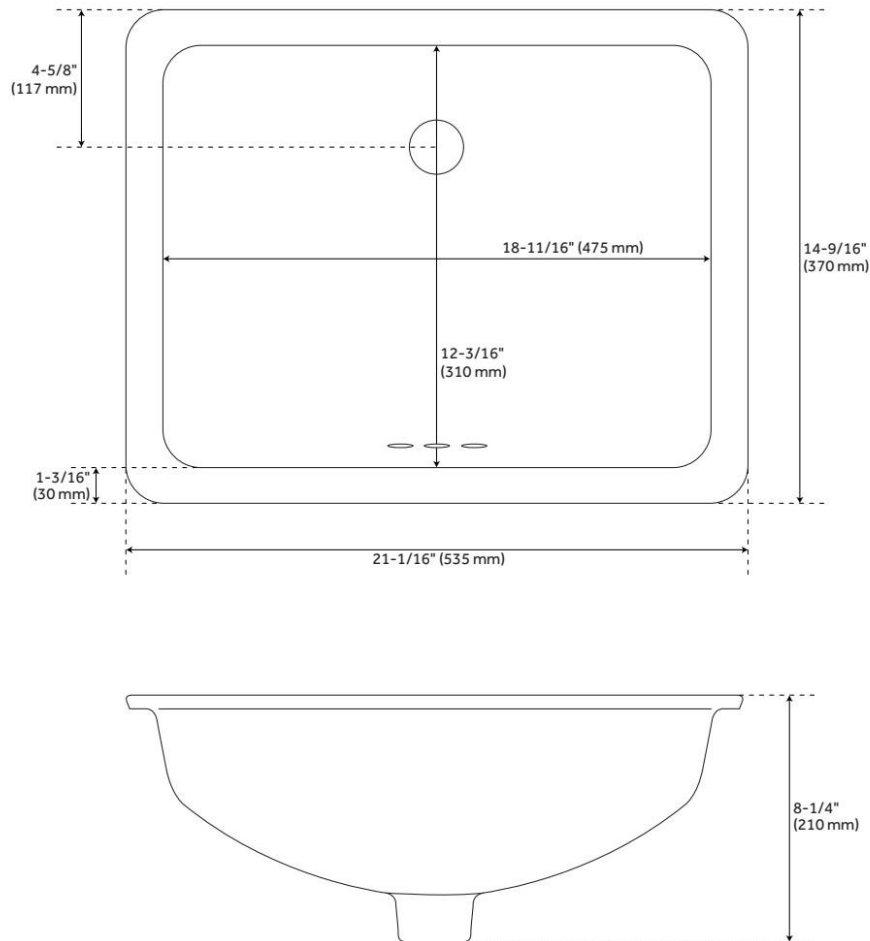

21" MYERS RECTANGULAR PORCELAIN UNDERMOUNT BATHROOM SINK

SKU: 948176
Code: SHU1812

FEATURES

Material: Porcelain
Product Finish: White
Installation Type: Undermount
Shape: Rectangle
Drain Placement: Center Rear
Fits Drain Hole Size: 1-1/2"
Faucet Centers: No Faucet Hole
Overflow Hole: Yes
Mounting Hardware Included: Yes

ASME A112.19.2/CSA B45.1, ICC/ANSI A117.1, Massachusetts Accepted, LISTED ID: SHU1812BS, SHU1812WH

ADDITIONAL FEATURES

- Cutout template included

REVISED 4/17/2026

21" MYERS RECTANGULAR PORCELAIN UNDERMOUNT BATHROOM SINK

SKU: 948176
Code: SHU1812

18" MYERS RECTANGULAR PORCELAIN UNDERMOUNT BATHROOM SINK

SKU: 948176
SHU1812

All dimensions and specifications are nominal and may vary. Use actual products for accuracy in critical situations.