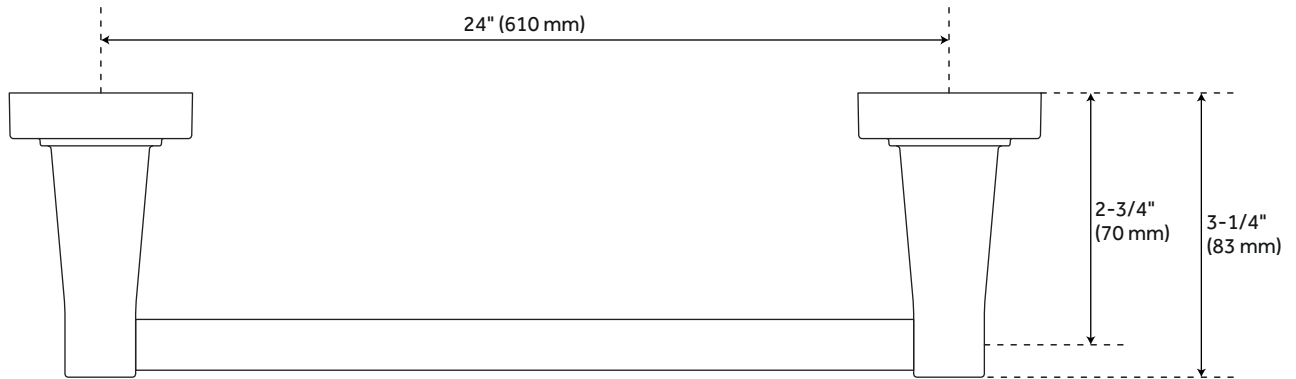

RIGI TOWEL BAR

SKU: 948193

SHRI24TB

All dimensions and specifications are nominal and may vary. Use actual products for accuracy in critical situations.