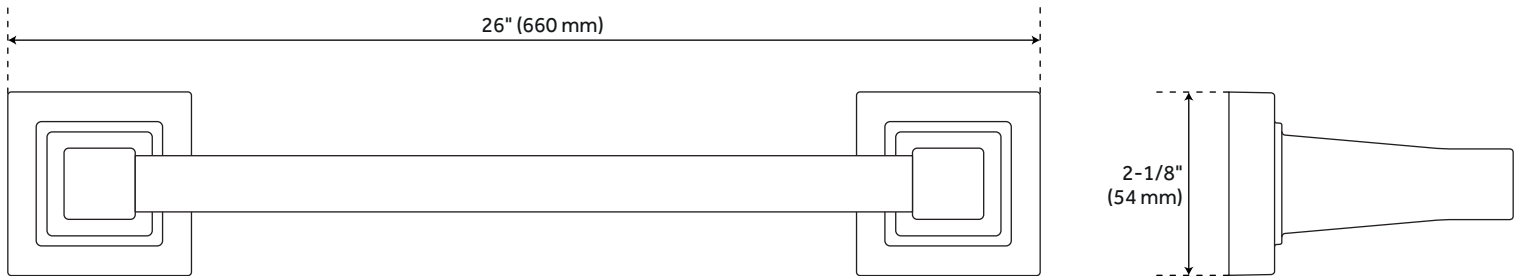

RIGI TOWEL BAR

SKU: 948193

SHRI24TB

All dimensions and specifications are nominal and may vary. Use actual products for accuracy in critical situations.