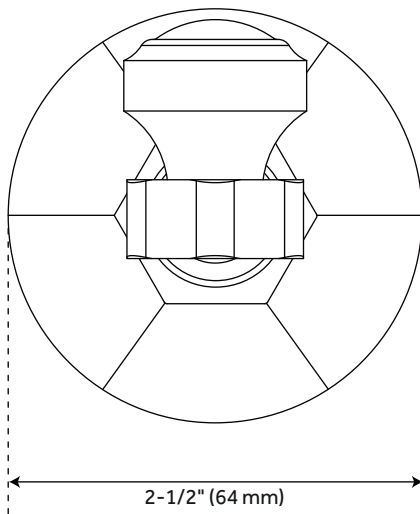

KEY WEST ROBE HOOK

SKU: 948195

Code: SHBRKWRH

FEATURES

Installation Type: Wall Mount

Design: Traditional

Material: Brass

Length: 2-1/2"

Height: 2-1/2"

Depth: 3-5/8"

Base Plate Diameter: 2-1/2"

Mounting Hardware Included: Yes

Mounting Hardware Concealed: Yes

Assembly Required: No

REVISED 4/3/2023

KEY WEST ROBE HOOK

SKU: 948195
Code: SHBRKWRH

ADDITIONAL FEATURES

REVISED 4/3/2023

KEY WEST ROBE HOOK

SKU: 948195

SHBRKWRH

All dimensions and specifications are nominal and may vary. Use actual products for accuracy in critical situations.