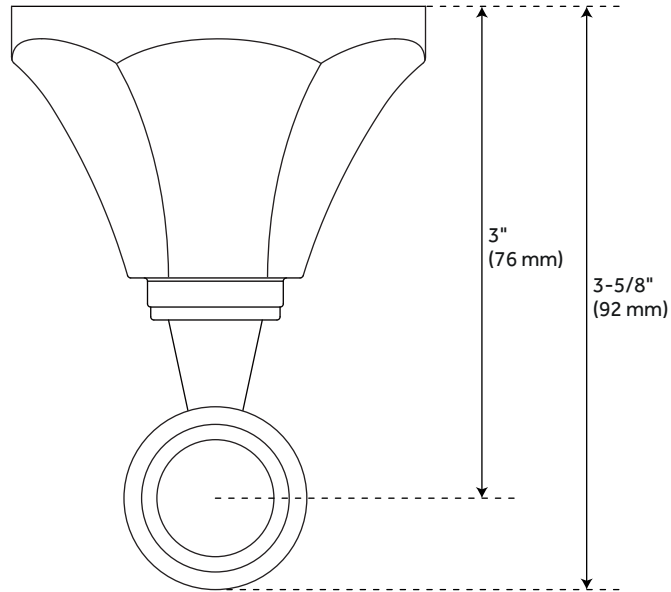

KEY WEST ROBE HOOK

SKU: 948195

Code: SHBRKWRH

FEATURES

Installation Type: Wall Mount

Design: Traditional

Material: Brass

Length: 2-1/2"

Height: 2-1/2"

Depth: 3-5/8"

Base Plate Diameter: 2-1/2"

Mounting Hardware Included: Yes

Mounting Hardware Concealed: Yes

Assembly Required: No

REVISED 4/3/2023

KEY WEST ROBE HOOK

SKU: 948195
Code: SHBRKWRH

ADDITIONAL FEATURES

REVISED 4/3/2023

KEY WEST ROBE HOOK

SKU: 948195

SHBRKWRH

All dimensions and specifications are nominal and may vary. Use actual products for accuracy in critical situations.