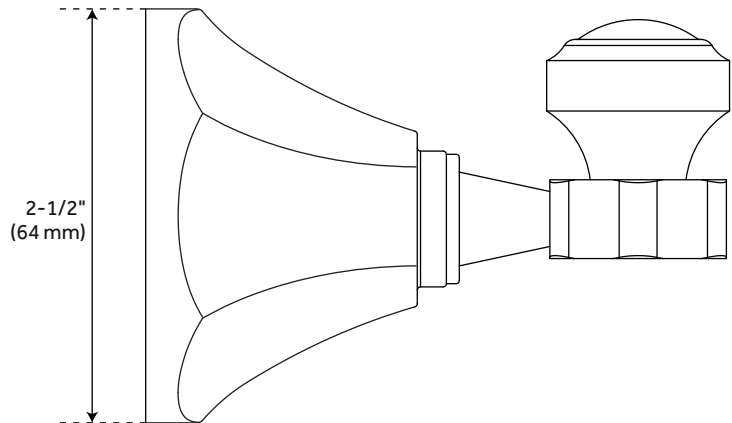

KEY WEST ROBE HOOK

SKU: 948195

Code: SHBRKWRH

FEATURES

Installation Type: Wall Mount

Design: Traditional

Material: Brass

Length: 2-1/2"

Height: 2-1/2"

Depth: 3-5/8"

Base Plate Diameter: 2-1/2"

Mounting Hardware Included: Yes

Mounting Hardware Concealed: Yes

Assembly Required: No

REVISED 4/3/2023

KEY WEST ROBE HOOK

SKU: 948195
Code: SHBRKWRH

ADDITIONAL FEATURES

REVISED 4/3/2023

KEY WEST ROBE HOOK

SKU: 948195

SHBRKWRH

All dimensions and specifications are nominal and may vary. Use actual products for accuracy in critical situations.