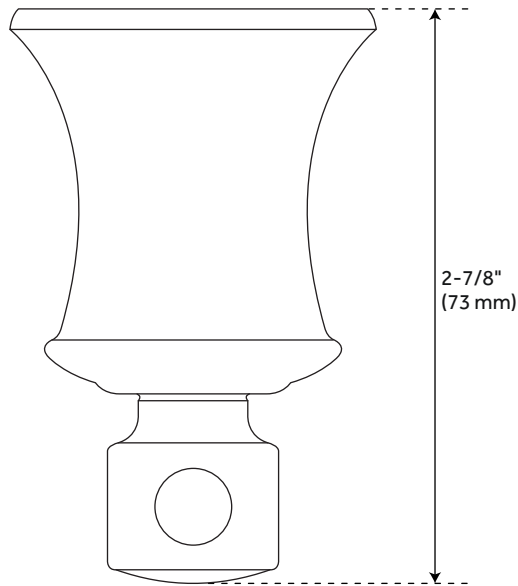

PENDLETON ROBE HOOK

SKU: 948198

SHPTRH

All dimensions and specifications are nominal and may vary. Use actual products for accuracy in critical situations.