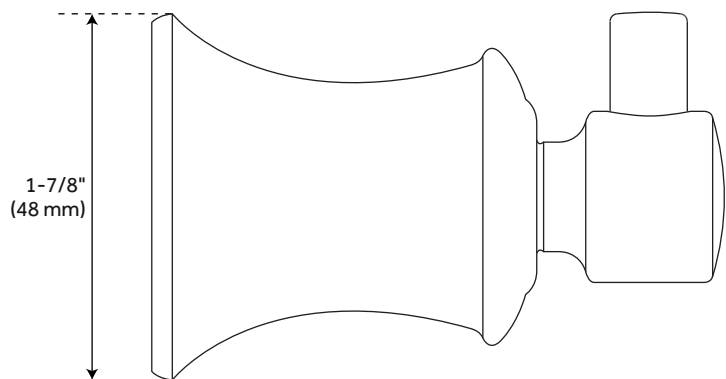

PENDLETON ROBE HOOK

SKU: 948198

SHPTRH

All dimensions and specifications are nominal and may vary. Use actual products for accuracy in critical situations.