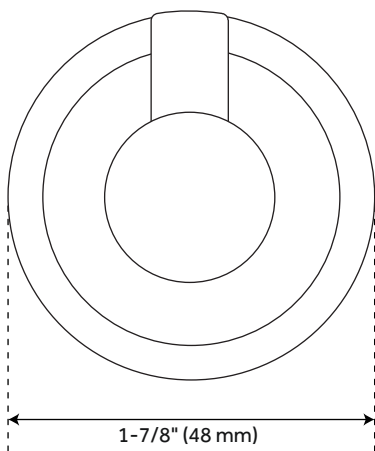

PENDLETON ROBE HOOK

SKU: 948198

SHPTRH

All dimensions and specifications are nominal and may vary. Use actual products for accuracy in critical situations.