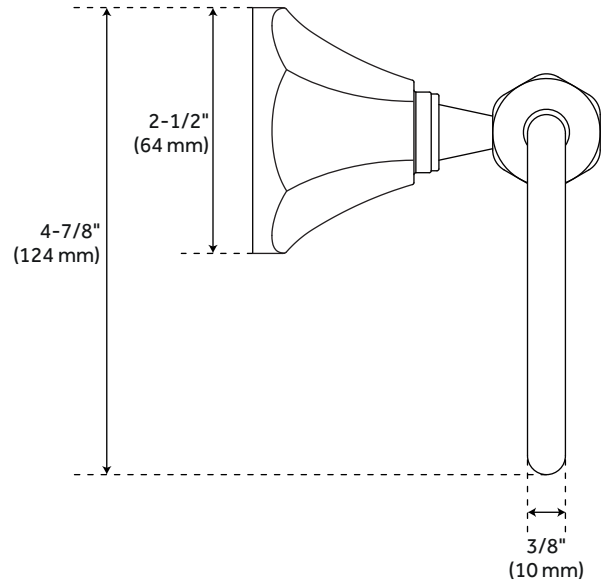

KEY WEST TOILET PAPER HOLDER

SKU: 948201

SHBRKWTH

All dimensions and specifications are nominal and may vary. Use actual products for accuracy in critical situations.