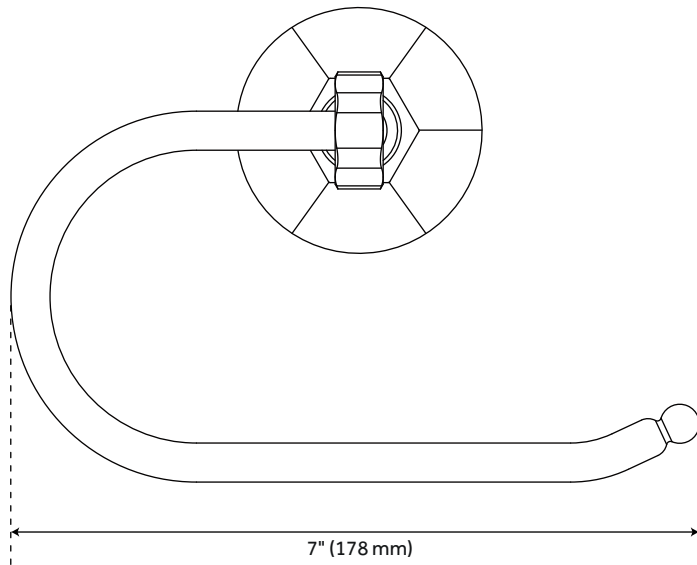

KEY WEST TOILET PAPER HOLDER

SKU: 948201

SHBRKWTH

All dimensions and specifications are nominal and may vary. Use actual products for accuracy in critical situations.