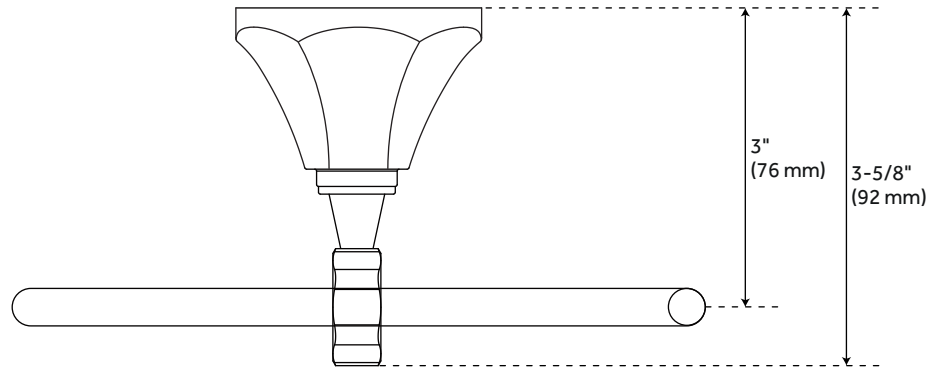

KEY WEST TOILET PAPER HOLDER

SKU: 948201

SHBRKWTH

All dimensions and specifications are nominal and may vary. Use actual products for accuracy in critical situations.