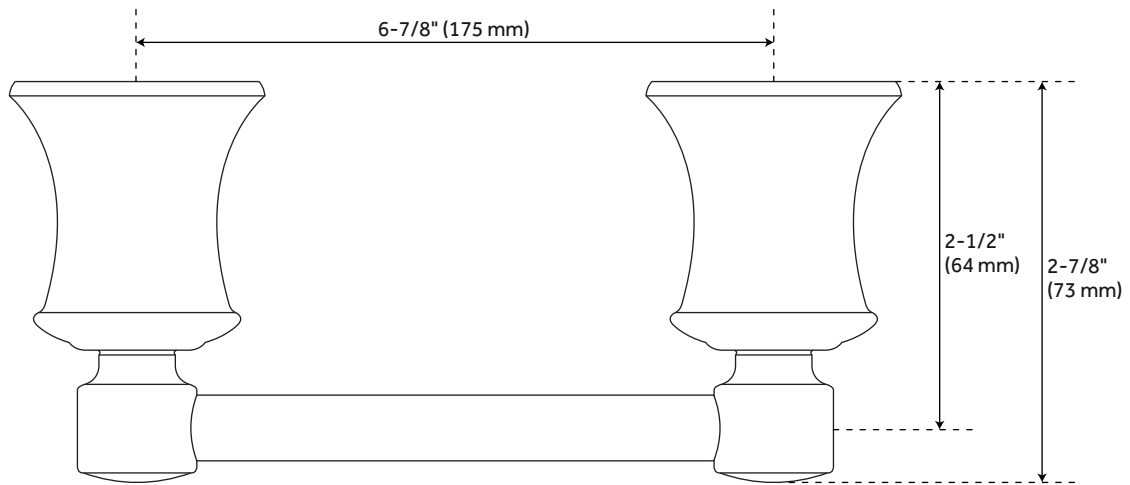

PENDLETON TOILET PAPER HOLDER

SKU: 948204
Code: SHPTTH

FEATURES

Installation Type: Wall Mount
Design: Modern
Material: Zinc
Length: 8-3/4"
Height: 1-7/8"
Depth: 2-7/8"
Base Plate Diameter: 1-7/8"
Mounting Hardware Included: Yes
Mounting Hardware Concealed: Yes
Assembly Required: No
Centers: 6-7/8"

REVISED 4/3/2023

PENDLETON TOILET PAPER HOLDER

SKU: 948204
Code: SHPTTH

ADDITIONAL FEATURES

REVISED 4/3/2023

PENDLETON TOILET PAPER HOLDER

SKU: 948204

SHPTTH

All dimensions and specifications are nominal and may vary. Use actual products for accuracy in critical situations.