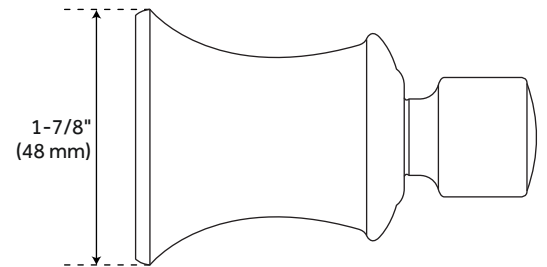

PENDLETON TOILET PAPER HOLDER

SKU: 948204
Code: SHPTTH

FEATURES

Installation Type: Wall Mount
Design: Modern
Material: Zinc
Length: 8-3/4"
Height: 1-7/8"
Depth: 2-7/8"
Base Plate Diameter: 1-7/8"
Mounting Hardware Included: Yes
Mounting Hardware Concealed: Yes
Assembly Required: No
Centers: 6-7/8"

REVISED 4/3/2023

PENDLETON TOILET PAPER HOLDER

SKU: 948204
Code: SHPTTH

ADDITIONAL FEATURES

REVISED 4/3/2023

PENDLETON TOILET PAPER HOLDER

SKU: 948204

SHPTTH

All dimensions and specifications are nominal and may vary. Use actual products for accuracy in critical situations.