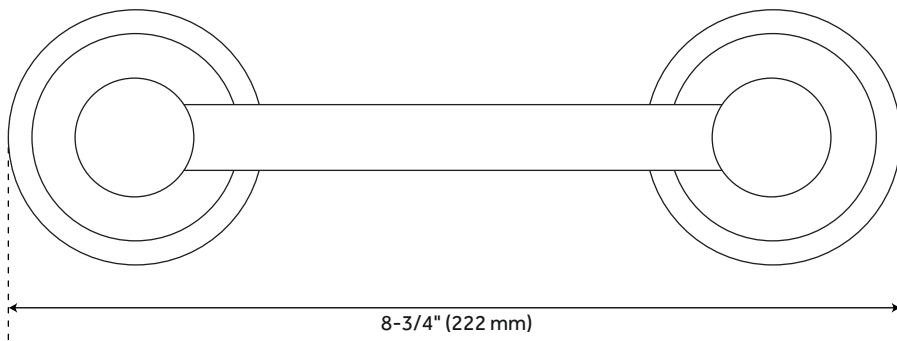

PENDLETON TOILET PAPER HOLDER

SKU: 948204
Code: SHPTTH

FEATURES

Installation Type: Wall Mount
Design: Modern
Material: Zinc
Length: 8-3/4"
Height: 1-7/8"
Depth: 2-7/8"
Base Plate Diameter: 1-7/8"
Mounting Hardware Included: Yes
Mounting Hardware Concealed: Yes
Assembly Required: No
Centers: 6-7/8"

REVISED 4/3/2023

PENDLETON TOILET PAPER HOLDER

SKU: 948204
Code: SHPTTH

ADDITIONAL FEATURES

REVISED 4/3/2023

PENDLETON TOILET PAPER HOLDER

SKU: 948204

SHPTTH

All dimensions and specifications are nominal and may vary. Use actual products for accuracy in critical situations.