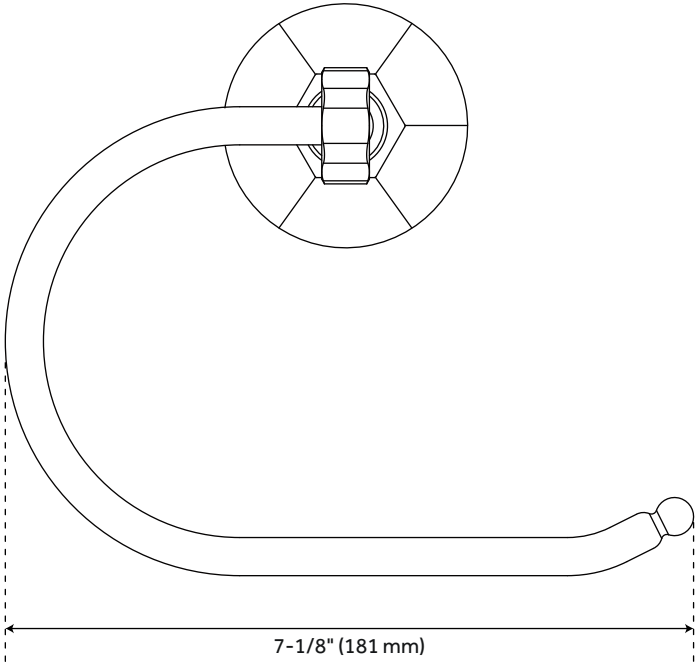

## FEATURES

Installation Type: Wall Mount

Design: Traditional

Material: Brass

Length: 7-1/8"

Height: 5-7/8"

Depth: 3-5/8"

Base Plate Height: 2-1/2"

# KEY WEST TOWEL RING

---

SKU: 948207

Code: SHBRKWTR

# KEY WEST TOWEL RING

SKU: 948207  
SHBRKWTR

All dimensions and specifications are nominal and may vary. Use actual products for accuracy in critical situations.