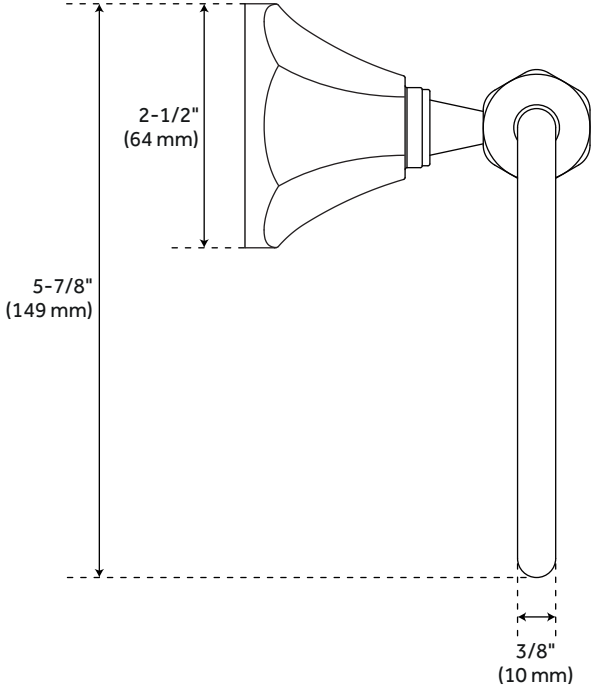

## FEATURES

Installation Type: Wall Mount

Design: Traditional

Material: Brass

Length: 7-1/8"

Height: 5-7/8"

Depth: 3-5/8"

Base Plate Height: 2-1/2"

# KEY WEST TOWEL RING

---

SKU: 948207

Code: SHBRKWTR

# KEY WEST TOWEL RING

SKU: 948207  
SHBRKWTR

All dimensions and specifications are nominal and may vary. Use actual products for accuracy in critical situations.