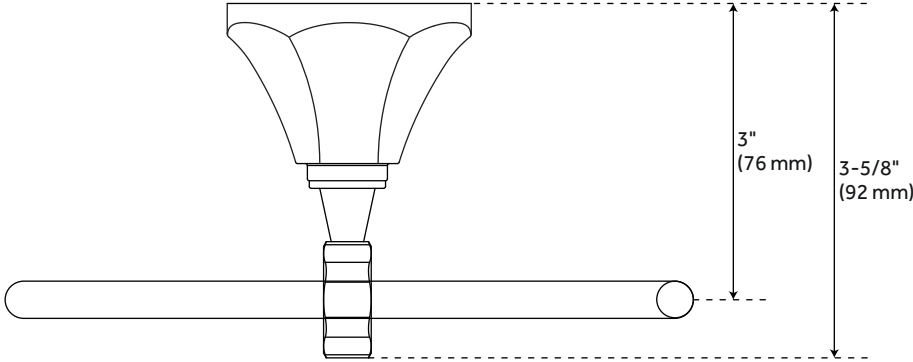

KEY WEST TOWEL RING

SKU: 948207
SHBRKWTR

All dimensions and specifications are nominal and may vary. Use actual products for accuracy in critical situations.