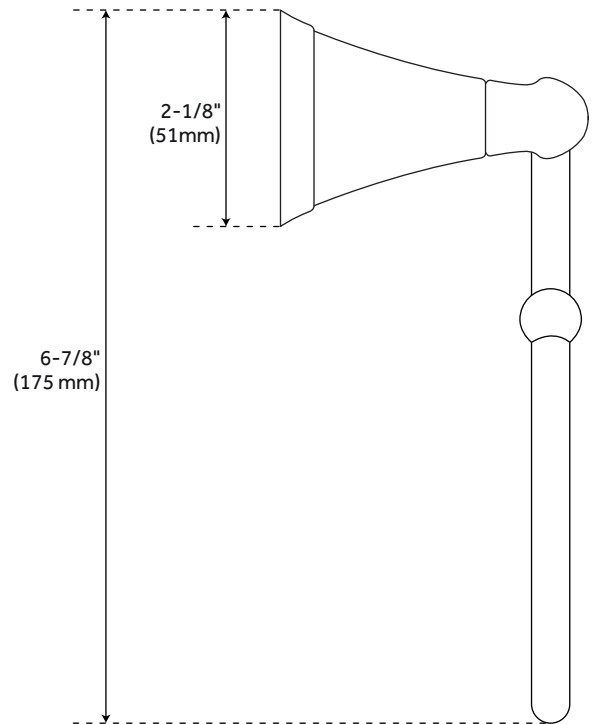

PROVINCETOWN TOWEL RING

SKU: 948210
Code: SHPRTR

FEATURES

Installation Type: Wall Mount
Design: Modern
Material: Zinc
Length: 6-1/8"
Height: 6-7/8"
Depth: 2-7/8"
Base Plate Height: 2-1/8"
Mounting Hardware Included: Yes
Mounting Hardware Concealed: Yes
Assembly Required: No

REVISED 4/3/2023

PROVINCETOWN TOWEL RING

SKU: 948210
Code: SHPRTR

ADDITIONAL FEATURES

REVISED 4/3/2023

PROVINCETOWN TOWEL RING

SKU: 948210

SHPRTR

All dimensions and specifications are nominal and may vary. Use actual products for accuracy in critical situations.