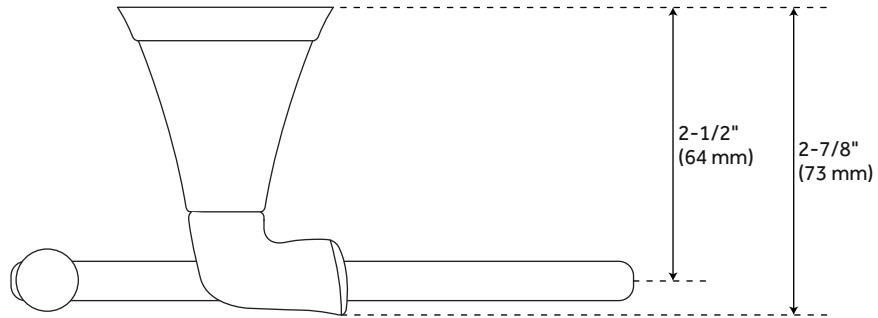

PROVINCETOWN TOWEL RING

SKU: 948210
Code: SHPRTR

FEATURES

Installation Type: Wall Mount
Design: Modern
Material: Zinc
Length: 6-1/8"
Height: 6-7/8"
Depth: 2-7/8"
Base Plate Height: 2-1/8"
Mounting Hardware Included: Yes
Mounting Hardware Concealed: Yes
Assembly Required: No

REVISED 4/3/2023

PROVINCETOWN TOWEL RING

SKU: 948210
Code: SHPRTR

ADDITIONAL FEATURES

REVISED 4/3/2023

PROVINCETOWN TOWEL RING

SKU: 948210

SHPRTR

All dimensions and specifications are nominal and may vary. Use actual products for accuracy in critical situations.