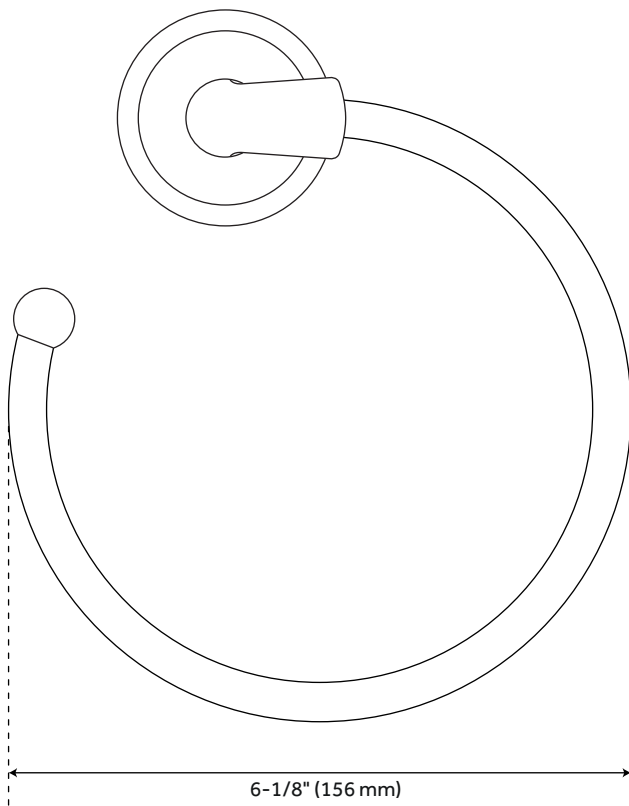

PROVINCETOWN TOWEL RING

SKU: 948210
Code: SHPRTR

FEATURES

Installation Type: Wall Mount
Design: Modern
Material: Zinc
Length: 6-1/8"
Height: 6-7/8"
Depth: 2-7/8"
Base Plate Height: 2-1/8"
Mounting Hardware Included: Yes
Mounting Hardware Concealed: Yes
Assembly Required: No

REVISED 4/3/2023

PROVINCETOWN TOWEL RING

SKU: 948210
Code: SHPRTR

ADDITIONAL FEATURES

REVISED 4/3/2023

PROVINCETOWN TOWEL RING

SKU: 948210

SHPRTR

All dimensions and specifications are nominal and may vary. Use actual products for accuracy in critical situations.