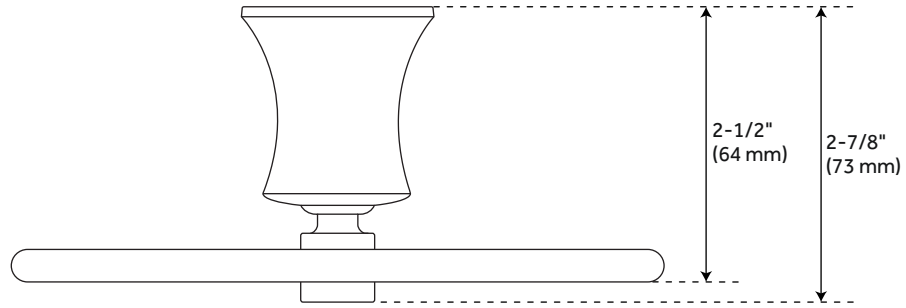

PENDLETON TOWEL RING

SKU: 948211
Code: SHPTTR

FEATURES

Installation Type: Wall Mount
Design: Modern
Material: Zinc
Length: 6-3/8"
Height: 7-1/8"
Depth: 2-7/8"
Base Plate Height: 1-7/8"
Mounting Hardware Included: Yes
Mounting Hardware Concealed: Yes
Assembly Required: No

REVISED 4/3/2023

PENDLETON TOWEL RING

SKU: 948211
Code: SHPTTR

ADDITIONAL FEATURES

REVISED 4/3/2023

PENDLETON TOWEL RING

SKU: 948211

SHPTTR

All dimensions and specifications are nominal and may vary. Use actual products for accuracy in critical situations.