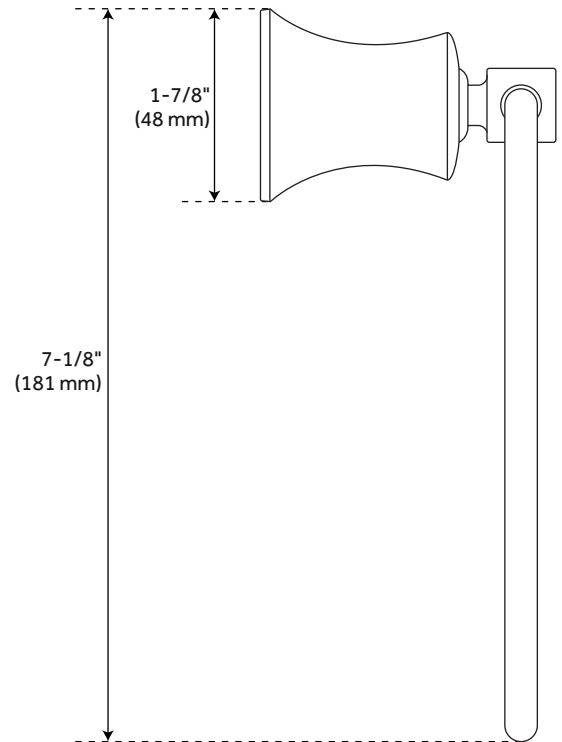

PENDLETON TOWEL RING

SKU: 948211
Code: SHPTTR

FEATURES

Installation Type: Wall Mount
Design: Modern
Material: Zinc
Length: 6-3/8"
Height: 7-1/8"
Depth: 2-7/8"
Base Plate Height: 1-7/8"
Mounting Hardware Included: Yes
Mounting Hardware Concealed: Yes
Assembly Required: No

REVISED 4/3/2023

PENDLETON TOWEL RING

SKU: 948211
Code: SHPTTR

ADDITIONAL FEATURES

REVISED 4/3/2023

PENDLETON TOWEL RING

SKU: 948211

SHPTTR

All dimensions and specifications are nominal and may vary. Use actual products for accuracy in critical situations.