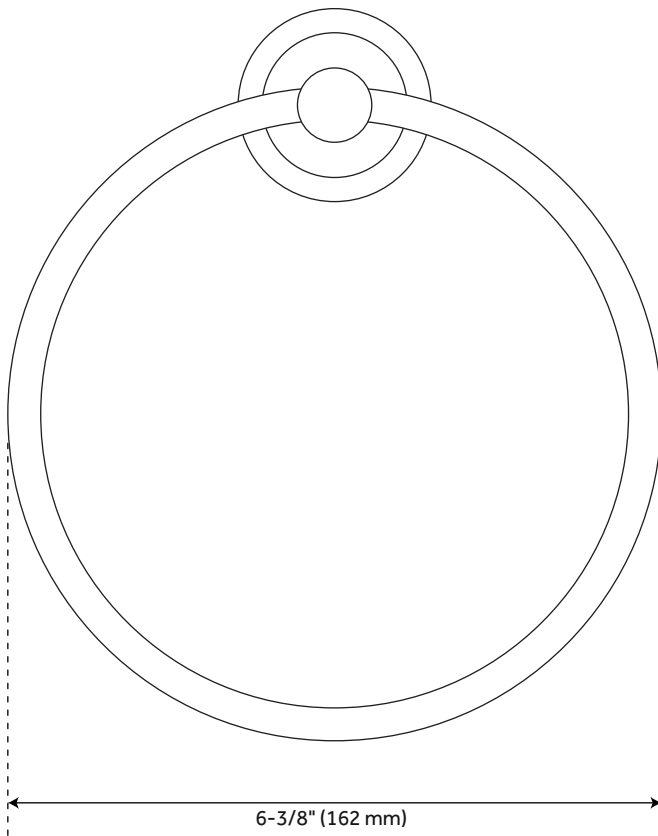

PENDLETON TOWEL RING

SKU: 948211
Code: SHPTTR

FEATURES

Installation Type: Wall Mount
Design: Modern
Material: Zinc
Length: 6-3/8"
Height: 7-1/8"
Depth: 2-7/8"
Base Plate Height: 1-7/8"
Mounting Hardware Included: Yes
Mounting Hardware Concealed: Yes
Assembly Required: No

REVISED 4/3/2023

PENDLETON TOWEL RING

SKU: 948211
Code: SHPTTR

ADDITIONAL FEATURES

REVISED 4/3/2023

PENDLETON TOWEL RING

SKU: 948211

SHPTTR