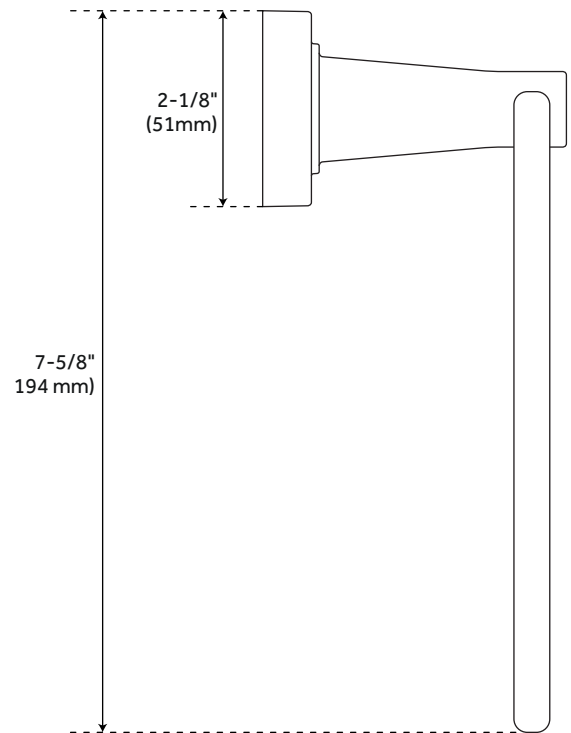

RIGI TOWEL RING

SKU: 948212
Code: SHRITR

FEATURES

Installation Type: Wall Mount
Design: Modern
Material: Metal
Length: 6-3/4"
Height: 7-5/8"
Depth: 3-1/8"
Base Plate Height: 2-1/8"
Mounting Hardware Included: Yes
Mounting Hardware Concealed: Yes
Assembly Required: No

REVISED 4/3/2023

RIGI TOWEL RING

SKU: 948212

Code: SHRITR

ADDITIONAL FEATURES

REVISED 4/3/2023

RIGI TOWEL RING

SKU: 948212

SHRITR

All dimensions and specifications are nominal and may vary. Use actual products for accuracy in critical situations.