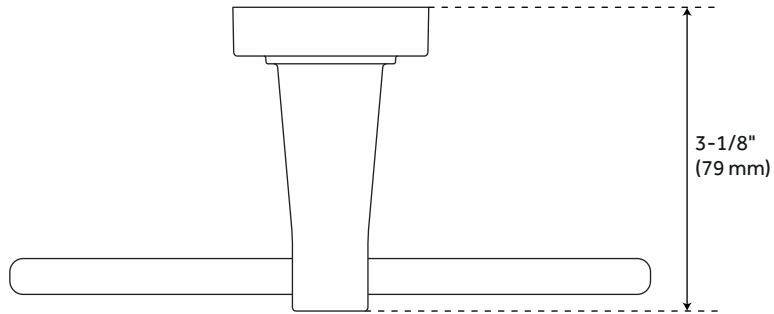

RIGI TOWEL RING

SKU: 948212
Code: SHRITR

FEATURES

Installation Type: Wall Mount
Design: Modern
Material: Metal
Length: 6-3/4"
Height: 7-5/8"
Depth: 3-1/8"
Base Plate Height: 2-1/8"
Mounting Hardware Included: Yes
Mounting Hardware Concealed: Yes
Assembly Required: No

SHRITR

All dimensions and specifications are nominal and may vary. Use actual products for accuracy in critical situations.