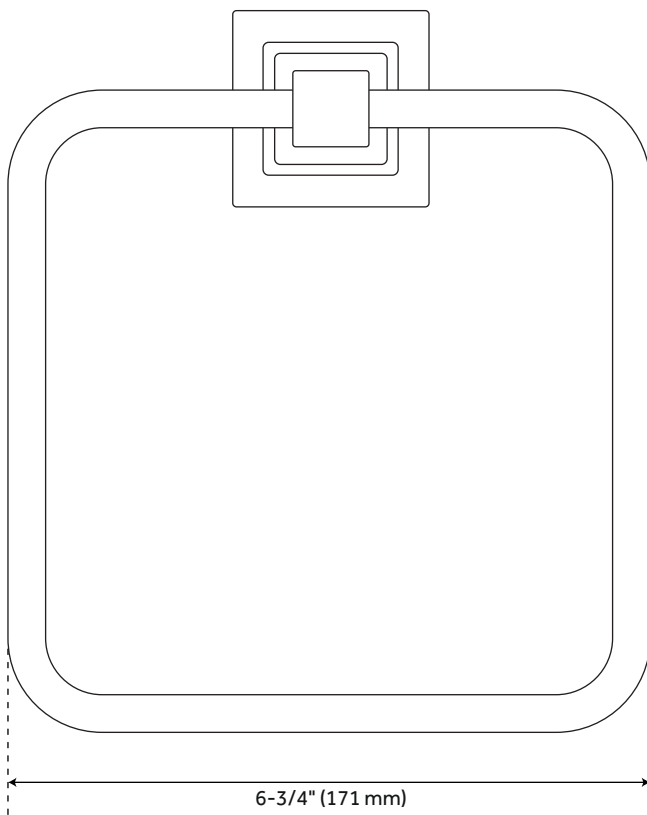

RIGI TOWEL RING

SKU: 948212
Code: SHRITR

FEATURES

Installation Type: Wall Mount
Design: Modern
Material: Metal
Length: 6-3/4"
Height: 7-5/8"
Depth: 3-1/8"
Base Plate Height: 2-1/8"
Mounting Hardware Included: Yes
Mounting Hardware Concealed: Yes
Assembly Required: No

REVISED 4/3/2023

RIGI TOWEL RING

SKU: 948212

Code: SHRITR

ADDITIONAL FEATURES

REVISED 4/3/2023

RIGI TOWEL RING

SKU: 948212

SHRITR

All dimensions and specifications are nominal and may vary. Use actual products for accuracy in critical situations.