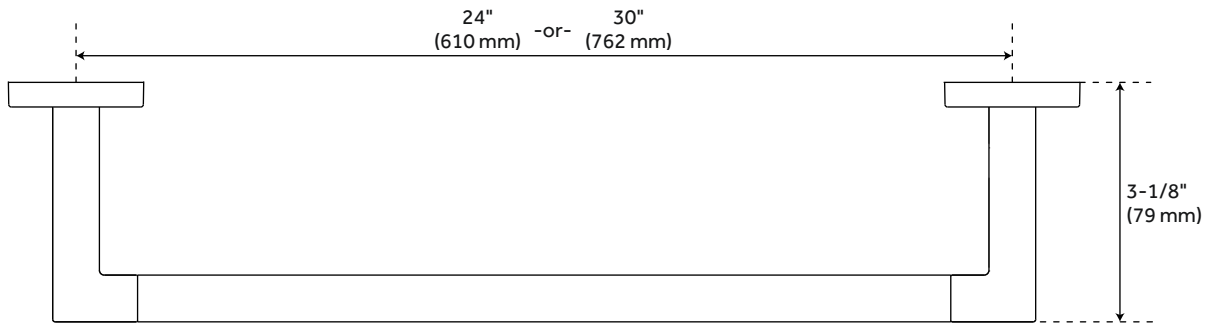

HIBISCUS TOWEL BAR

SKU: 948221

SHHB24TB, SHHB30TB

All dimensions and specifications are nominal and may vary. Use actual products for accuracy in critical situations.