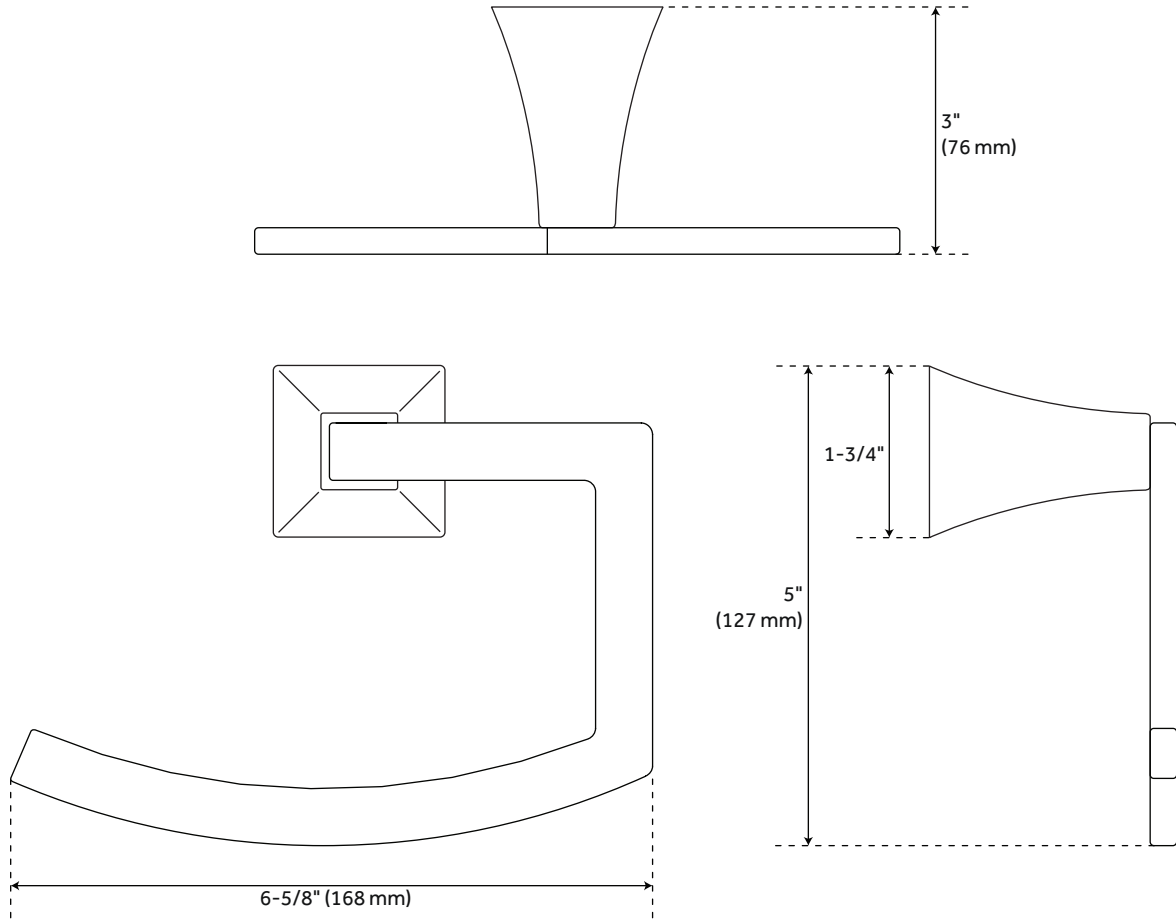

### CONTENTS

TOWEL RING ..... PAGE 2

REVISED 03/30/2021

### FEATURES

- Length: 6-5/8"
- Height: 5"
- Depth: 3"
- Base Plate Length: 1-3/4"
- Base Plate Height: 1-3/4"

### PRODUCT IMAGE

All dimensions and specifications are nominal and may vary. Use actual products for accuracy in critical situations.

PAGE 2  
Code: SHVLTR