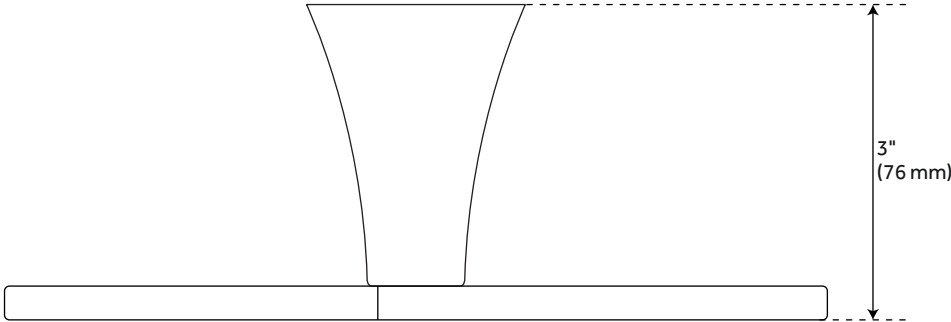

VILAMONTE TOWEL RING

SKU: 948225
Code: SHVLTR

FEATURES

Installation Type: Wall Mount
Design: Modern
Material: Zinc
Length: 6-5/8"
Height: 5"
Depth: 3"
Base Plate Height: 1-3/4"
Mounting Hardware Included: Yes
Mounting Hardware Concealed: Yes
Assembly Required: No

REVISED 4/3/2023

VILAMONTE TOWEL RING

SKU: 948225
Code: SHVLTR

ADDITIONAL FEATURES

REVISED 4/3/2023

VILAMONTE TOWEL RING

SKU: 948225

SHVLTR

All dimensions and specifications are nominal and may vary. Use actual products for accuracy in critical situations.