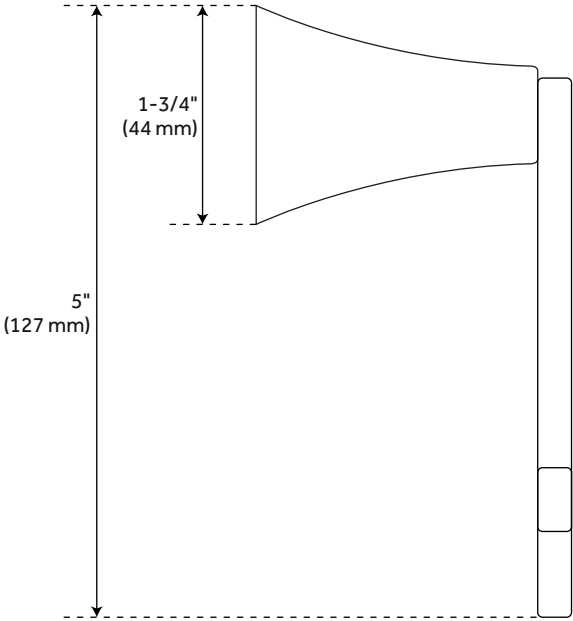

VILAMONTE TOWEL RING

SKU: 948225
Code: SHVLTR

FEATURES

Installation Type: Wall Mount
Design: Modern
Material: Zinc
Length: 6-5/8"
Height: 5"
Depth: 3"
Base Plate Height: 1-3/4"
Mounting Hardware Included: Yes
Mounting Hardware Concealed: Yes
Assembly Required: No

REVISED 4/3/2023

VILAMONTE TOWEL RING

SKU: 948225
Code: SHVLTR

ADDITIONAL FEATURES

REVISED 4/3/2023

VILAMONTE TOWEL RING

SKU: 948225

SHVLTR

All dimensions and specifications are nominal and may vary. Use actual products for accuracy in critical situations.