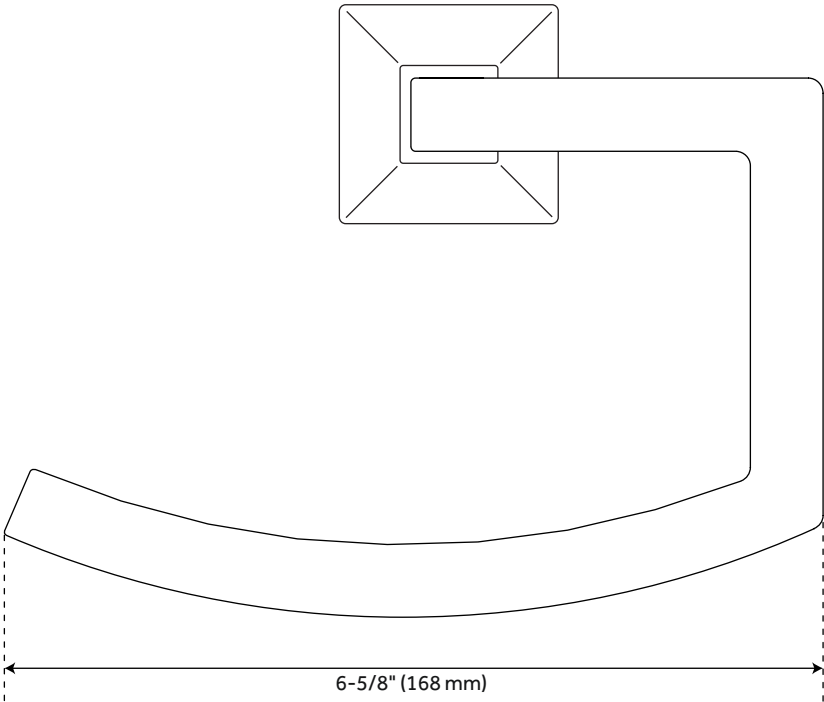

VILAMONTE TOWEL RING

SKU: 948225
Code: SHVLTR

FEATURES

Installation Type: Wall Mount
Design: Modern
Material: Zinc
Length: 6-5/8"
Height: 5"
Depth: 3"
Base Plate Height: 1-3/4"
Mounting Hardware Included: Yes
Mounting Hardware Concealed: Yes
Assembly Required: No

REVISED 4/3/2023

VILAMONTE TOWEL RING

SKU: 948225
Code: SHVLTR

ADDITIONAL FEATURES

REVISED 4/3/2023

VILAMONTE TOWEL RING

SKU: 948225

SHVLTR

All dimensions and specifications are nominal and may vary. Use actual products for accuracy in critical situations.