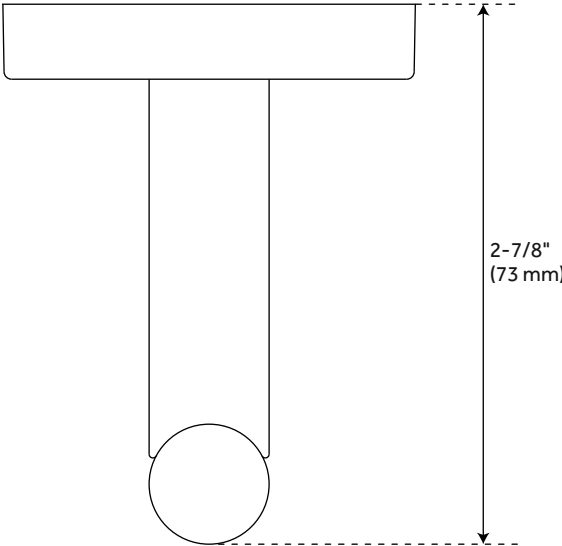

HIBISCUS ROBE HOOK

SKU: 948226

SHHBRH

All dimensions and specifications are nominal and may vary. Use actual products for accuracy in critical situations.