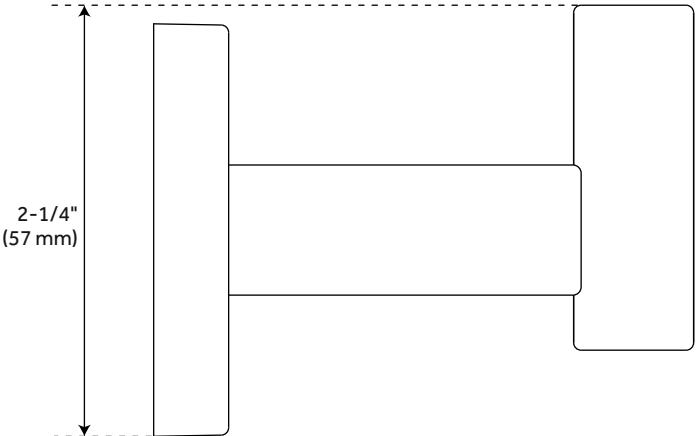

HIBISCUS ROBE HOOK

SKU: 948226

SHHBRH

All dimensions and specifications are nominal and may vary. Use actual products for accuracy in critical situations.