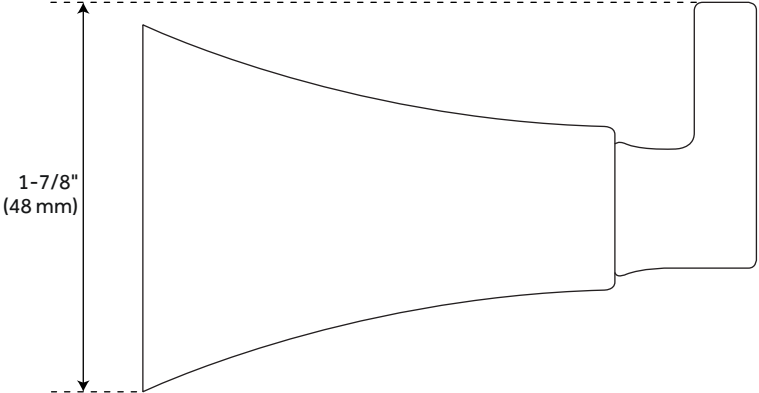

VILAMONTE ROBE HOOK

SKU: 948227

SHVLRH

All dimensions and specifications are nominal and may vary. Use actual products for accuracy in critical situations.