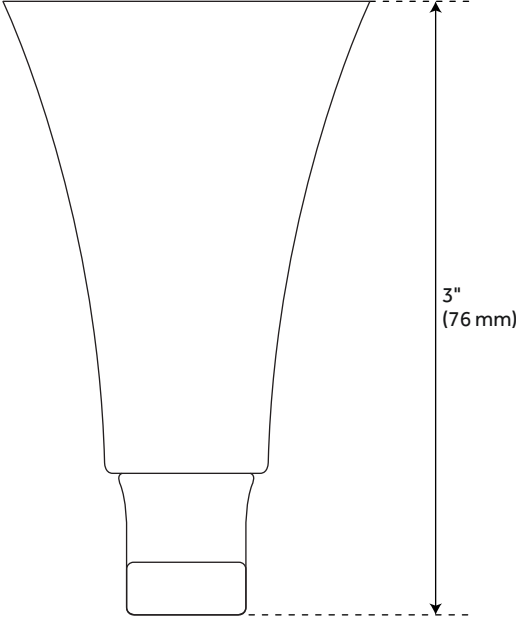

VILAMONTE ROBE HOOK

SKU: 948227

SHVLRH

All dimensions and specifications are nominal and may vary. Use actual products for accuracy in critical situations.