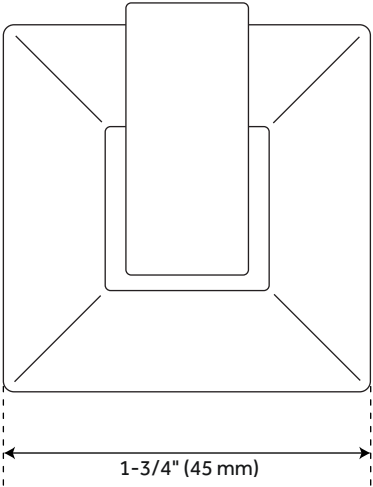

VILAMONTE ROBE HOOK

SKU: 948227

SHVLRH

All dimensions and specifications are nominal and may vary. Use actual products for accuracy in critical situations.