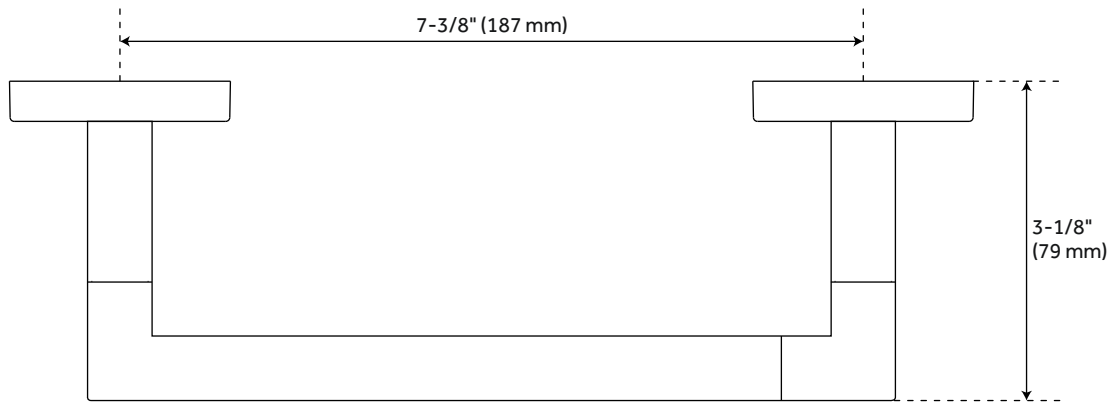

HIBISCUS TOILET PAPER HOLDER

SKU: 948228

Code: SHHBTH

FEATURES

Installation Type: Wall Mount
Design: Modern
Material: Metal
Length: 9-1/2"
Height: 2-1/8"
Depth: 3-1/8"
Base Plate Height: 2-1/8"
Mounting Hardware Included: Yes
Mounting Hardware Concealed: Yes
Assembly Required: No
Centers: 7-3/8"

REVISED 4/3/2023

HIBISCUS TOILET PAPER HOLDER

SKU: 948228

Code: SHHBTH

ADDITIONAL FEATURES

REVISED 4/3/2023

HIBISCUS TOILET PAPER HOLDER

SKU: 948228

SHHBTH

All dimensions and specifications are nominal and may vary. Use actual products for accuracy in critical situations.