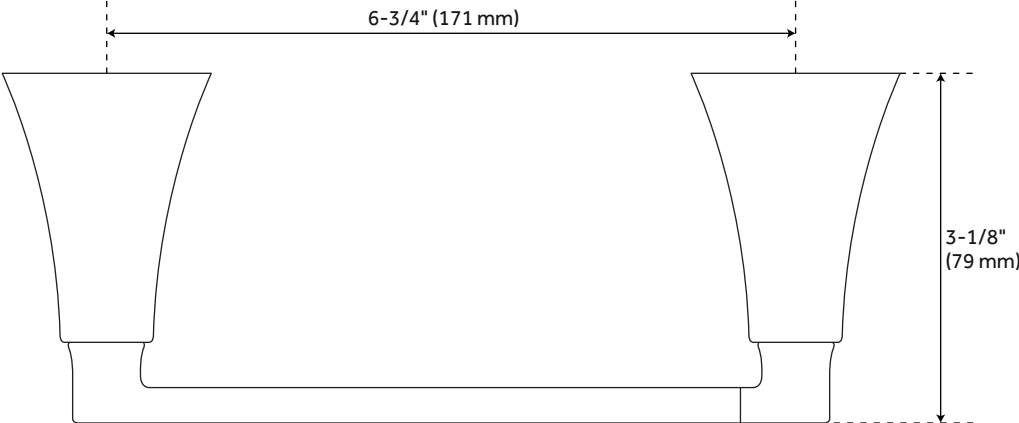

VILAMONTE TOILET PAPER HOLDER

SKU: 948229

SHVLTH

All dimensions and specifications are nominal and may vary. Use actual products for accuracy in critical situations.