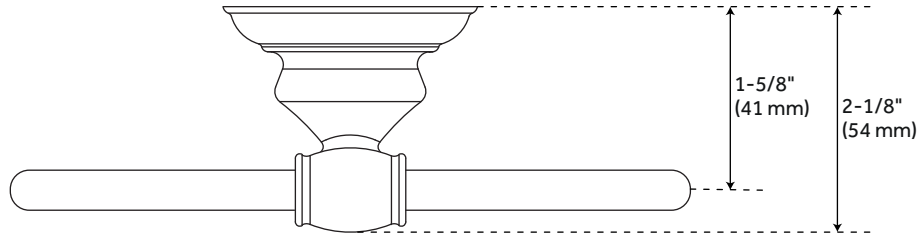

BEASLEY TOWEL RING

SKU: 948236

Code: SHBETR2

FEATURES

- Installation Type: Wall Mount
- Design: Traditional
- Material: Stainless Steel
- Length: 6-1/2"
- Height: 7-3/8"
- Depth: 2-1/8"
- Base Plate Height: 2-3/8"
- Mounting Hardware Included: Yes
- Mounting Hardware Concealed: Yes
- Assembly Required: No

REVISED 9/5/2023

BEASLEY TOWEL RING

All dimensions and specifications are nominal and may vary. Use actual products for accuracy in critical situations.