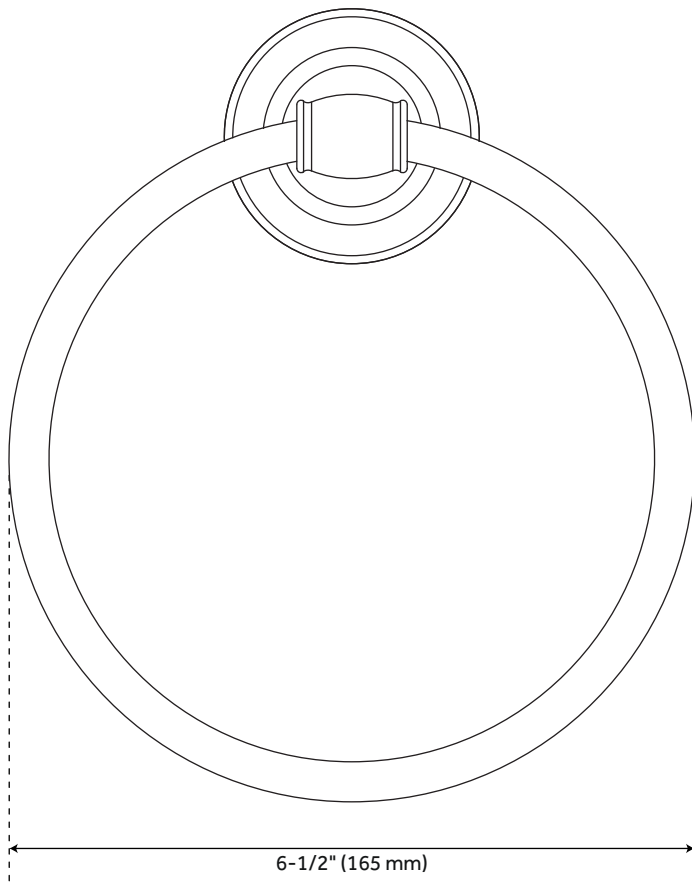

BEASLEY TOWEL RING

SKU: 948236

Code: SHBETR2

FEATURES

- Installation Type: Wall Mount
- Design: Traditional
- Material: Stainless Steel
- Length: 6-1/2"
- Height: 7-3/8"
- Depth: 2-1/8"
- Base Plate Height: 2-3/8"
- Mounting Hardware Included: Yes
- Mounting Hardware Concealed: Yes
- Assembly Required: No

REVISED 9/5/2023

BEASLEY TOWEL RING

All dimensions and specifications are nominal and may vary. Use actual products for accuracy in critical situations.