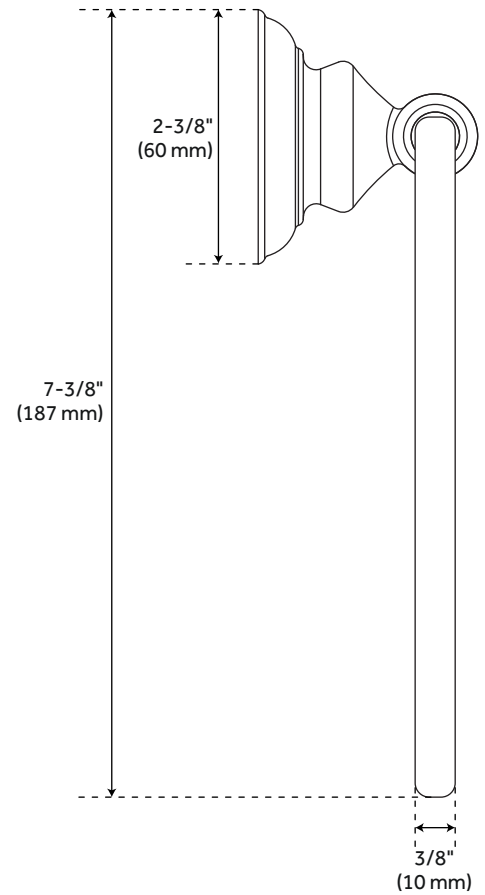

BEASLEY TOWEL RING

SKU: 948236

Code: SHBETR2

FEATURES

- Installation Type: Wall Mount
- Design: Traditional
- Material: Stainless Steel
- Length: 6-1/2"
- Height: 7-3/8"
- Depth: 2-1/8"
- Base Plate Height: 2-3/8"
- Mounting Hardware Included: Yes
- Mounting Hardware Concealed: Yes
- Assembly Required: No

REVISED 9/5/2023

BEASLEY TOWEL RING

All dimensions and specifications are nominal and may vary. Use actual products for accuracy in critical situations.