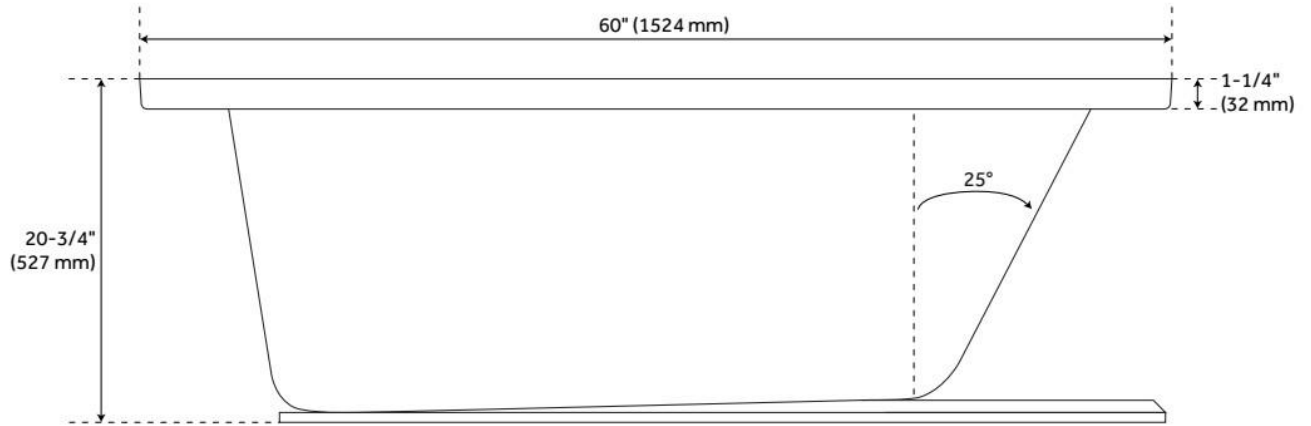

60" X 30" SITKA ACRYLIC ALCOVE SOAKING TUB - WHITE

SKU: 948253
Code: SHSKS6030

REVISED 6/28/2024