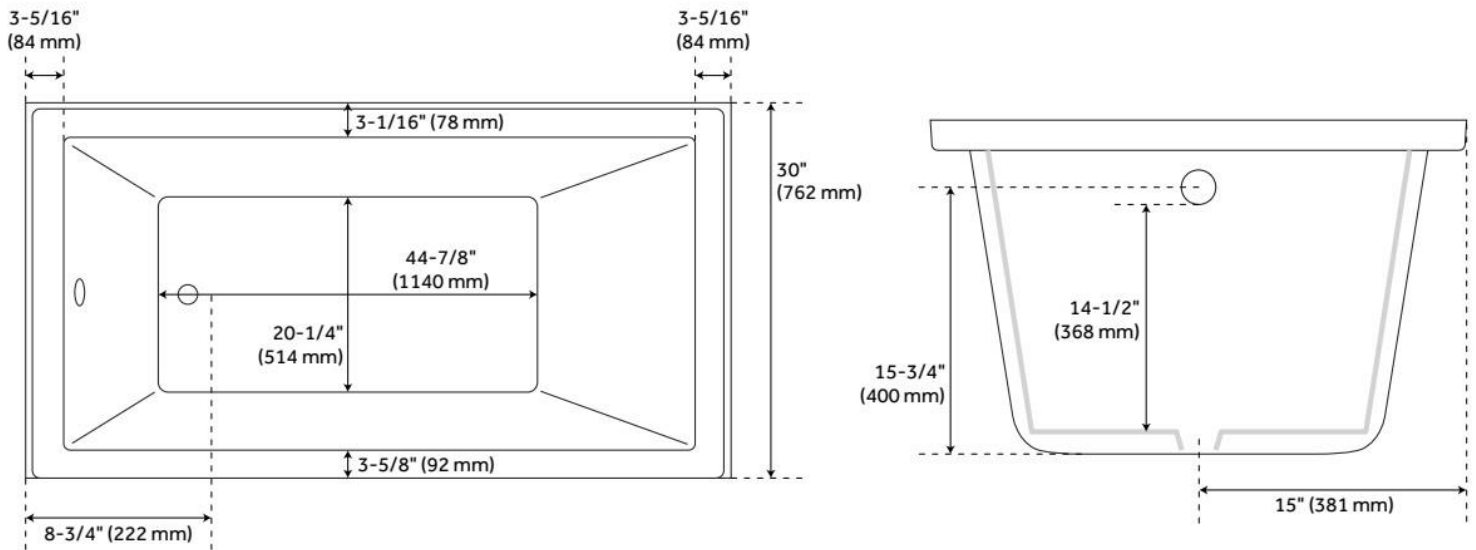

60" X 30" SITKA ACRYLIC ALCOVE SOAKING TUB - WHITE

SKU: 948253
Code: SHSKS6030

REVISED 6/28/2024