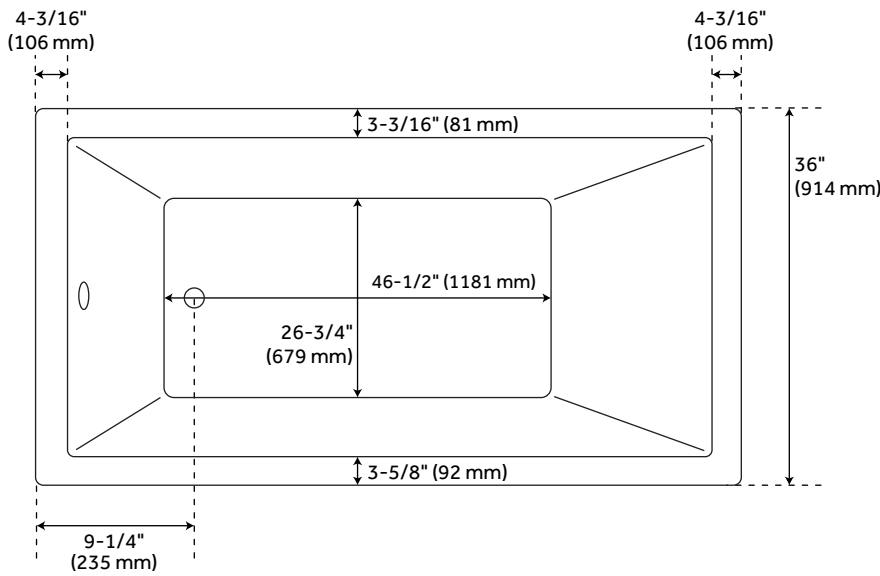

66" X 36" SITKA ACRYLIC DROP-IN SOAKING TUB - WHITE

SKU: 948268
Code: SHSKS6636

FEATURES

Design: Modern
Product Finish: White
Material: acrylic
Length: 66"
Width: 36"
Height: 23"
Overflow Hole: Yes
Water Depth To Overflow: 18"
Exterior Treatment: Smooth
Interior Treatment: Smooth
Faucet Included: No
Shape: Rectangle
Tub Overflow: Yes
Tub Material: Acrylic
Tub Interior Length: 46-1/2"
Tub Interior Width: 26-3/4"
Faucet Drillings: No Drillings
Water Capacity (Gallons): 75
Tub Weight Uncrated (lbs): 94

REVISED 10/19/2023

66" X 36" SITKA ACRYLIC DROP-IN SOAKING TUB - WHITE

SKU: 948268

Code: SHSKS6636

ADDITIONAL FEATURES

- All dimensions ($\pm 1/2"$).
- Can be installed for undermount applications.
- Textured slip-resistant bottom.
- Pre-leveled base.
- A dual-mount design, this can be installed as a drop-in or undermount tub.
- Optional Quick Connect Drop-In Drain Kit Includes:
 - Floor Plate, 1-1/2" PVC Pipe, 2" x 1-1/2" Trap Adapters, 1 Brass Threaded, 1 Brass Unthreaded Tailpiece and Plug.
 - Installs above your subfloor, but underneath your cement floor or tile, so you do not need access below the fixture.
- [ABS drain version available if needed for your installation.](#)

REVISED 10/19/2023

66" X 36" SITKA ACRYLIC DROP-IN SOAKING TUB

All dimensions and specifications are nominal and may vary. Use actual products for accuracy in critical situations.