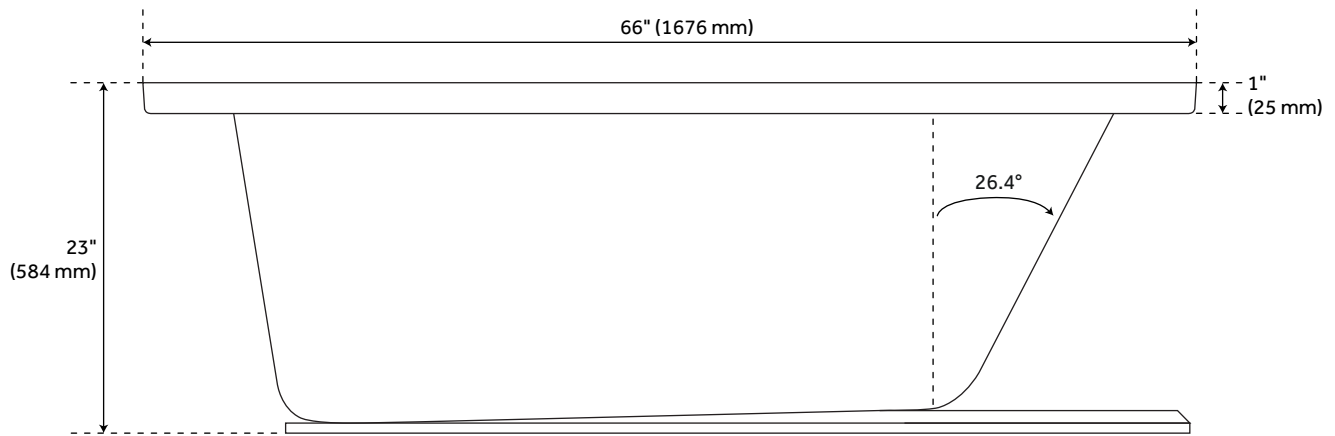

66" X 36" SITKA ACRYLIC DROP-IN SOAKING TUB - WHITE

SKU: 948268
Code: SHSKS6636

FEATURES

Design: Modern
Product Finish: White
Material: acrylic
Length: 66"
Width: 36"
Height: 23"
Overflow Hole: Yes
Water Depth To Overflow: 18"
Exterior Treatment: Smooth
Interior Treatment: Smooth
Faucet Included: No
Shape: Rectangle
Tub Overflow: Yes
Tub Material: Acrylic
Tub Interior Length: 46-1/2"
Tub Interior Width: 26-3/4"
Faucet Drillings: No Drillings
Water Capacity (Gallons): 75
Tub Weight Uncrated (lbs): 94

REVISED 10/19/2023

66" X 36" SITKA ACRYLIC DROP-IN SOAKING TUB - WHITE

SKU: 948268

Code: SHSKS6636

ADDITIONAL FEATURES

- All dimensions ($\pm 1/2"$).
- Can be installed for undermount applications.
- Textured slip-resistant bottom.
- Pre-leveled base.
- A dual-mount design, this can be installed as a drop-in or undermount tub.
- Optional Quick Connect Drop-In Drain Kit Includes:
 - Floor Plate, 1-1/2" PVC Pipe, 2" x 1-1/2" Trap Adapters, 1 Brass Threaded, 1 Brass Unthreaded Tailpiece and Plug.
 - Installs above your subfloor, but underneath your cement floor or tile, so you do not need access below the fixture.
- [ABS drain version available if needed for your installation.](#)

REVISED 10/19/2023

66" X 36" SITKA ACRYLIC DROP-IN SOAKING TUB

All dimensions and specifications are nominal and may vary. Use actual products for accuracy in critical situations.