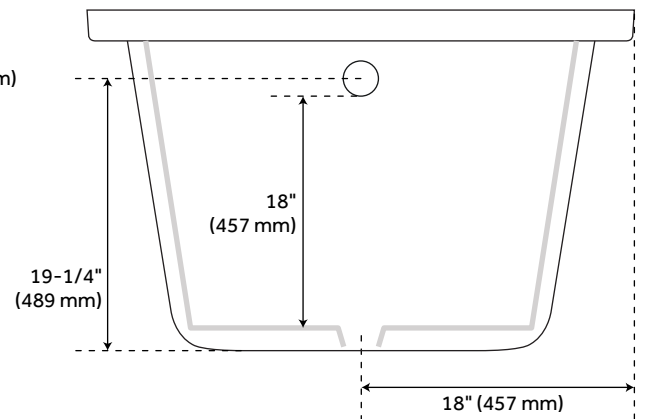

66" X 36" SITKA ACRYLIC DROP-IN SOAKING TUB - WHITE

SKU: 948268
Code: SHSKS6636

FEATURES

Design: Modern
Product Finish: White
Material: acrylic
Length: 66"
Width: 36"
Height: 23"
Overflow Hole: Yes
Water Depth To Overflow: 18"
Exterior Treatment: Smooth
Interior Treatment: Smooth
Faucet Included: No
Shape: Rectangle
Tub Overflow: Yes
Tub Material: Acrylic
Tub Interior Length: 46-1/2"
Tub Interior Width: 26-3/4"
Faucet Drillings: No Drillings
Water Capacity (Gallons): 75
Tub Weight Uncrated (lbs): 94

REVISED 10/19/2023

66" X 36" SITKA ACRYLIC DROP-IN SOAKING TUB - WHITE

SKU: 948268

Code: SHSKS6636

ADDITIONAL FEATURES

- All dimensions ($\pm 1/2"$).
- Can be installed for undermount applications.
- Textured slip-resistant bottom.
- Pre-leveled base.
- A dual-mount design, this can be installed as a drop-in or undermount tub.
- Optional Quick Connect Drop-In Drain Kit Includes:
 - Floor Plate, 1-1/2" PVC Pipe, 2" x 1-1/2" Trap Adapters, 1 Brass Threaded, 1 Brass Unthreaded Tailpiece and Plug.
 - Installs above your subfloor, but underneath your cement floor or tile, so you do not need access below the fixture.
- [ABS drain version available if needed for your installation.](#)

REVISED 10/19/2023

66" X 36" SITKA ACRYLIC DROP-IN SOAKING TUB

All dimensions and specifications are nominal and may vary. Use actual products for accuracy in critical situations.