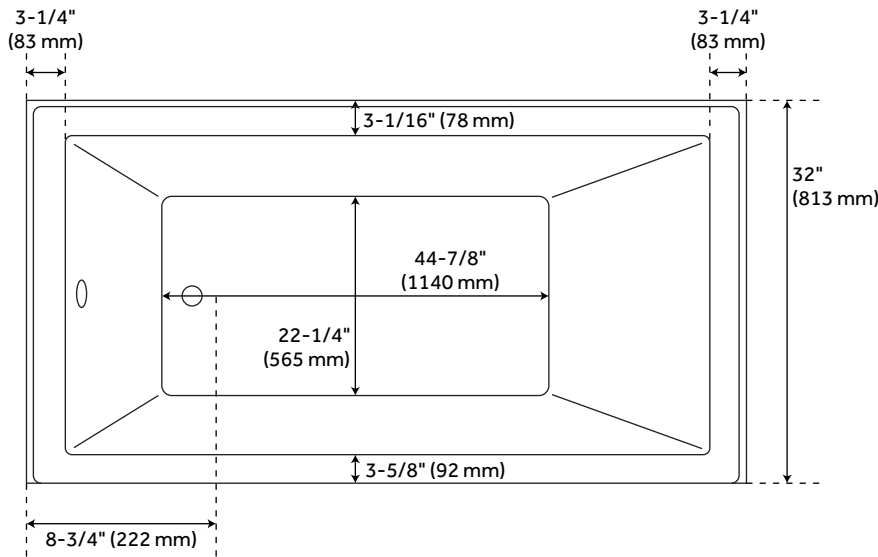

60" X 32" SITKA ACRYLIC ALCOVE SOAKING TUB - WHITE

SKU: 948272
Code: SHSKS6032

FEATURES

Design: Modern
Product Finish: White
Material: acrylic
Length: 60"
Width: 32"
Height: 20-3/4"
Overflow Hole: Yes
Water Depth To Overflow: 14-1/2"
Exterior Treatment: Smooth
Interior Treatment: Smooth
Faucet Included: No
Shape: Rectangle
Tub Overflow: Yes
Tub Material: Acrylic
Tub Interior Length: 44-7/8"
Tub Interior Width: 22-1/4"
Tap Deck: No
Faucet Drillings: No Drillings
Water Capacity (Gallons): 62
Tub Weight Uncrated (lbs): 90

REVISED 6/5/2023

60" X 32" SITKA ACRYLIC ALCOVE SOAKING TUB - WHITE

SKU: 948272

Code: SHSKS6032

ADDITIONAL FEATURES

- All dimensions ($\pm 1/2"$).
- Textured slip-resistant bottom.
- Pre-leveled base.
- 53-gallon (200.6-Liters) operating capacity.
- Optional Quick Connect Drop-In Drain Kit Includes:
 - Floor Plate, 1-1/2" PVC Pipe, 2" x 1-1/2" Trap Adapters, 1 Brass Threaded, 1 Brass Unthreaded Tailpiece and Plug.
 - Installs above your subfloor, but underneath your cement floor or tile, so you do not need access below the fixture.
- [ABS drain version available if needed for your installation.](#)

REVISED 6/5/2023

60" X 32" SITKA ACRYLIC ALCOVE SOAKING TUB

All dimensions and specifications are nominal and may vary. Use actual products for accuracy in critical situations.