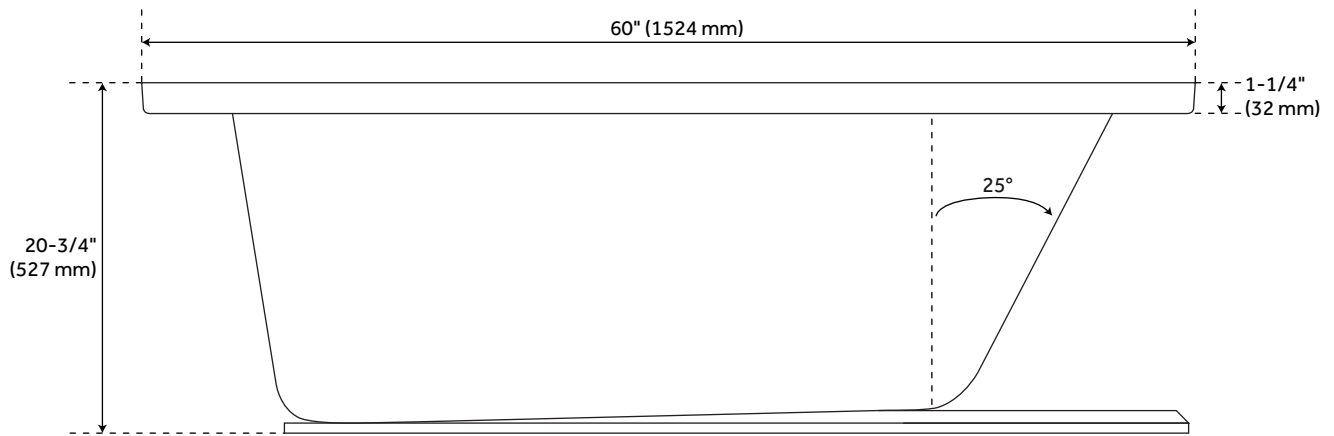

60" X 32" SITKA ACRYLIC ALCOVE SOAKING TUB - WHITE

SKU: 948272
Code: SHSKS6032

FEATURES

Design: Modern
Product Finish: White
Material: acrylic
Length: 60"
Width: 32"
Height: 20-3/4"
Overflow Hole: Yes
Water Depth To Overflow: 14-1/2"
Exterior Treatment: Smooth
Interior Treatment: Smooth
Faucet Included: No
Shape: Rectangle
Tub Overflow: Yes
Tub Material: Acrylic
Tub Interior Length: 44-7/8"
Tub Interior Width: 22-1/4"
Tap Deck: No
Faucet Drillings: No Drillings
Water Capacity (Gallons): 62
Tub Weight Uncrated (lbs): 90

REVISED 6/5/2023

60" X 32" SITKA ACRYLIC ALCOVE SOAKING TUB - WHITE

SKU: 948272

Code: SHSKS6032

ADDITIONAL FEATURES

- All dimensions ($\pm 1/2"$).
- Textured slip-resistant bottom.
- Pre-leveled base.
- 53-gallon (200.6-Liters) operating capacity.
- Optional Quick Connect Drop-In Drain Kit Includes:
 - Floor Plate, 1-1/2" PVC Pipe, 2" x 1-1/2" Trap Adapters, 1 Brass Threaded, 1 Brass Unthreaded Tailpiece and Plug.
 - Installs above your subfloor, but underneath your cement floor or tile, so you do not need access below the fixture.
- [ABS drain version available if needed for your installation.](#)

REVISED 6/5/2023

60" X 32" SITKA ACRYLIC ALCOVE SOAKING TUB

All dimensions and specifications are nominal and may vary. Use actual products for accuracy in critical situations.