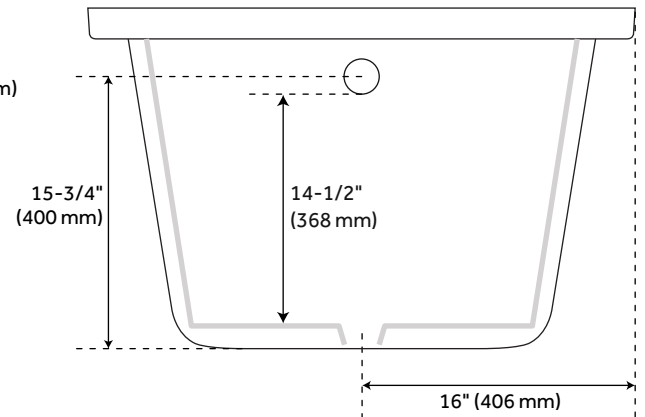

60" X 32" SITKA ACRYLIC ALCOVE SOAKING TUB - WHITE

SKU: 948272
Code: SHSKS6032

FEATURES

Design: Modern
Product Finish: White
Material: acrylic
Length: 60"
Width: 32"
Height: 20-3/4"
Overflow Hole: Yes
Water Depth To Overflow: 14-1/2"
Exterior Treatment: Smooth
Interior Treatment: Smooth
Faucet Included: No
Shape: Rectangle
Tub Overflow: Yes
Tub Material: Acrylic
Tub Interior Length: 44-7/8"
Tub Interior Width: 22-1/4"
Tap Deck: No
Faucet Drillings: No Drillings
Water Capacity (Gallons): 62
Tub Weight Uncrated (lbs): 90

REVISED 6/5/2023

60" X 32" SITKA ACRYLIC ALCOVE SOAKING TUB - WHITE

SKU: 948272

Code: SHSKS6032

ADDITIONAL FEATURES

- All dimensions ($\pm 1/2"$).
- Textured slip-resistant bottom.
- Pre-leveled base.
- 53-gallon (200.6-Liters) operating capacity.
- Optional Quick Connect Drop-In Drain Kit Includes:
 - Floor Plate, 1-1/2" PVC Pipe, 2" x 1-1/2" Trap Adapters, 1 Brass Threaded, 1 Brass Unthreaded Tailpiece and Plug.
 - Installs above your subfloor, but underneath your cement floor or tile, so you do not need access below the fixture.
- [ABS drain version available if needed for your installation.](#)

REVISED 6/5/2023

60" X 32" SITKA ACRYLIC ALCOVE SOAKING TUB

All dimensions and specifications are nominal and may vary. Use actual products for accuracy in critical situations.