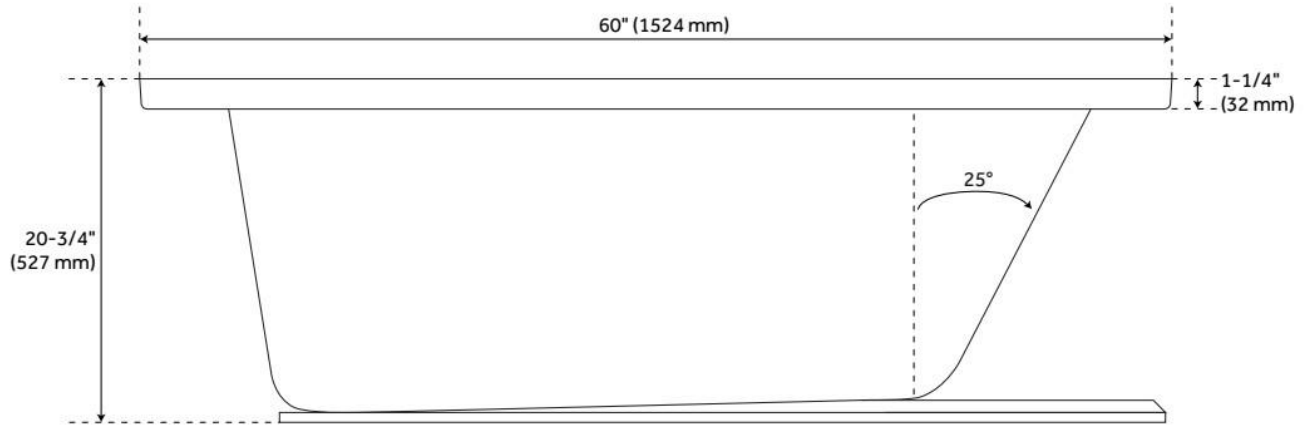

60" X 32" SITKA ACRYLIC ALCOVE SOAKING TUB - WHITE

SKU: 948273
Code: SHSKS6032

REVISED 2/4/2025