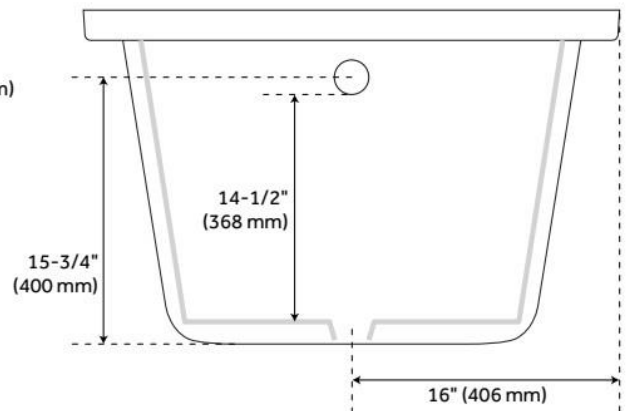

60" X 32" SITKA ACRYLIC ALCOVE SOAKING TUB - WHITE

SKU: 948273
Code: SHSKS6032

REVISED 2/4/2025