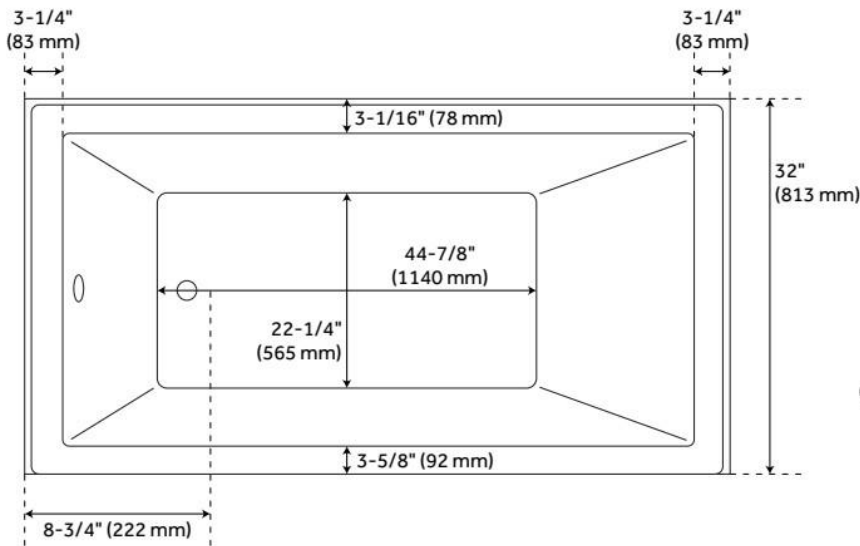

60" X 32" SITKA ACRYLIC ALCOVE SOAKING TUB - WHITE

SKU: 948273
Code: SHSKS6032

REVISED 2/4/2025