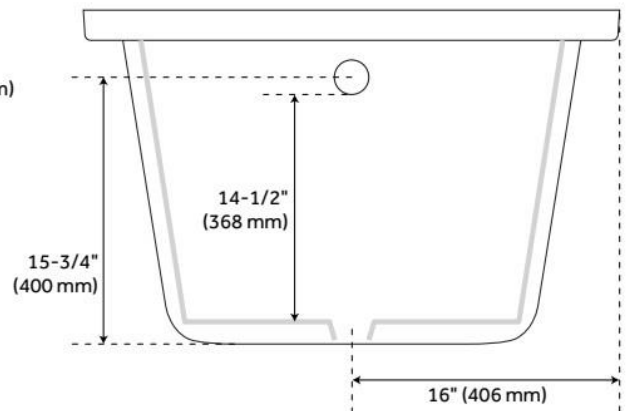

60" X 32" SITKA ACRYLIC ALCOVE SOAKING TUB - WHITE

SKU: 948273
Code: SHSKS6032

REVISED 6/28/2024