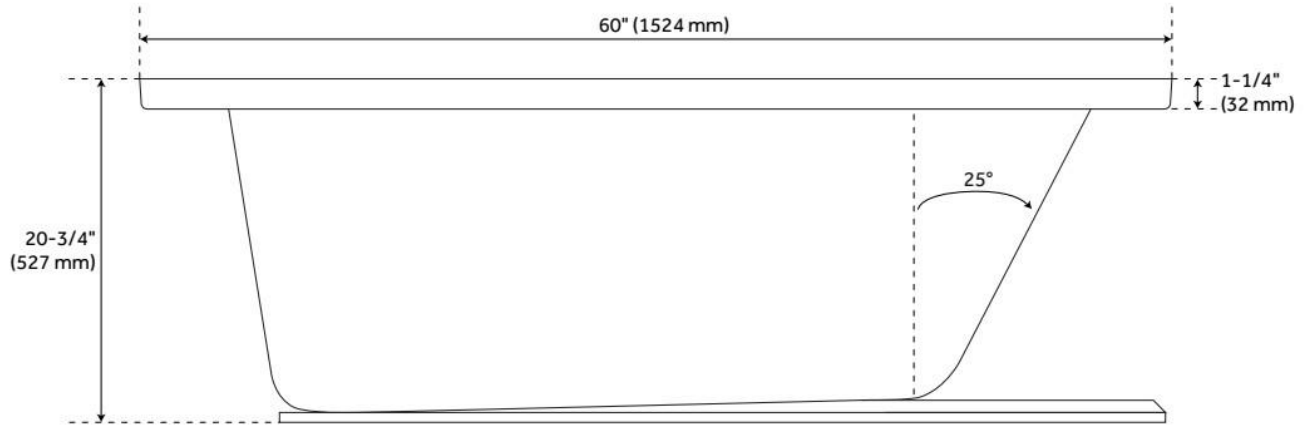

60" X 32" SITKA ACRYLIC ALCOVE SOAKING TUB - WHITE

SKU: 948273
Code: SHSKS6032

REVISED 6/28/2024