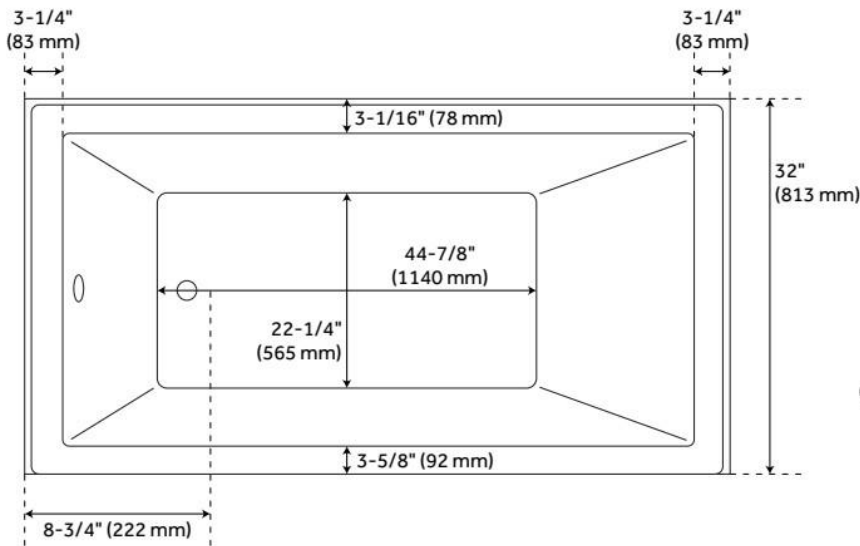

60" X 32" SITKA ACRYLIC ALCOVE SOAKING TUB - WHITE

SKU: 948273
Code: SHSKS6032

REVISED 6/28/2024