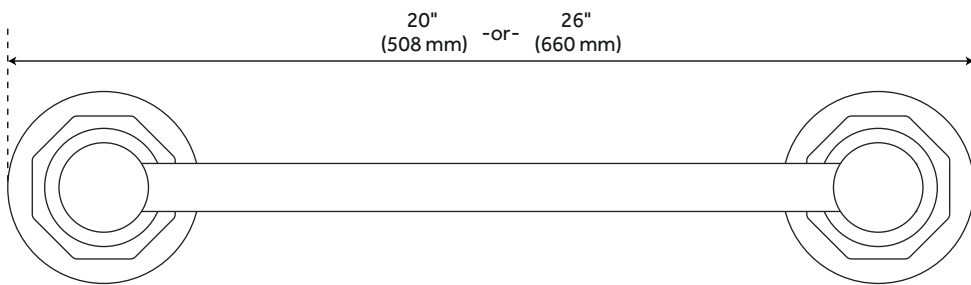

GREYFIELD TOWEL BAR

SKU: 948292

SHGF18TB, SHGF24TB

All dimensions and specifications are nominal and may vary. Use actual products for accuracy in critical situations.