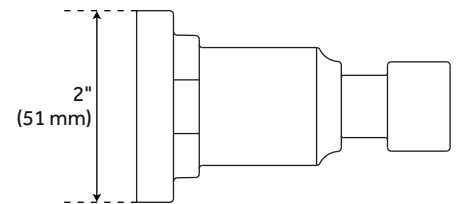

GREYFIELD TOWEL BAR

SKU: 948292

SHGF18TB, SHGF24TB

All dimensions and specifications are nominal and may vary. Use actual products for accuracy in critical situations.