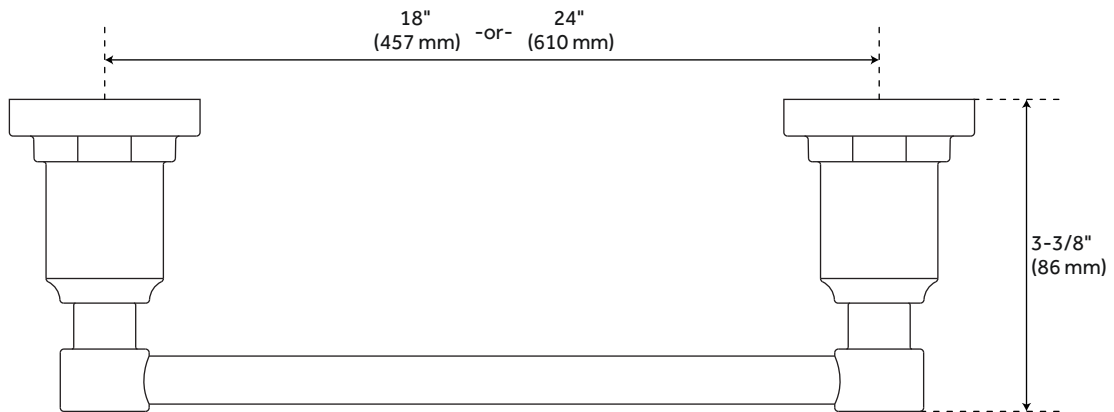

GREYFIELD TOWEL BAR

SKU: 948292

SHGF18TB, SHGF24TB

All dimensions and specifications are nominal and may vary. Use actual products for accuracy in critical situations.