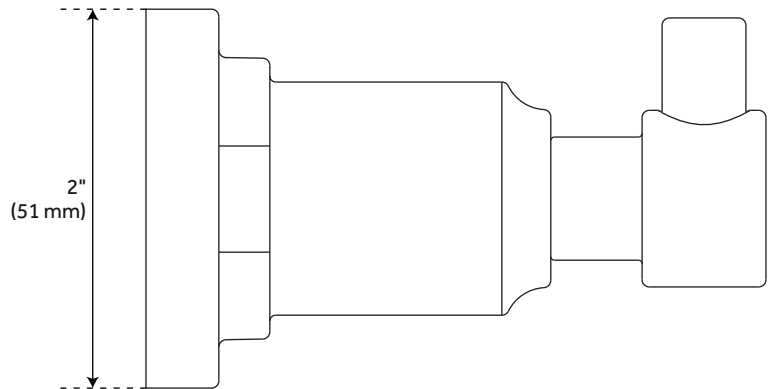

GREYFIELD ROBE HOOK

SKU: 948293

Code: SHGFRH, SH482736, SH482737

FEATURES

- Installation Type: Wall Mount
- Design: Modern
- Material: Metal
- Length: 2"
- Height: 2"
- Depth: 3-3/8"
- Base Plate Diameter: 2"
- Mounting Hardware Included: Yes
- Mounting Hardware Concealed: Yes
- Assembly Required: No

REVISED 4/3/2023

GREYFIELD ROBE HOOK

SKU: 948293

Code: SHGFRH, SH482736, SH482737

ADDITIONAL FEATURES

REVISED 4/3/2023

GREYFIELD ROBE HOOK

SKU: 948293

SHGFRH

All dimensions and specifications are nominal and may vary. Use actual products for accuracy in critical situations.