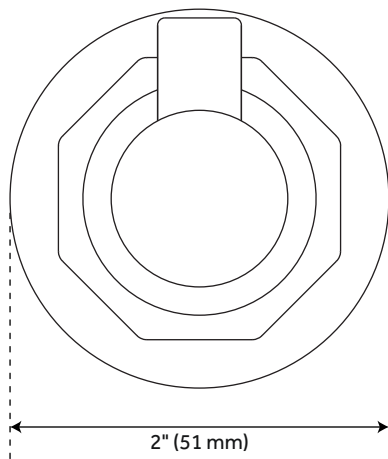

GREYFIELD ROBE HOOK

SKU: 948293

Code: SHGFRH, SH482736, SH482737

FEATURES

- Installation Type: Wall Mount
- Design: Modern
- Material: Metal
- Length: 2"
- Height: 2"
- Depth: 3-3/8"
- Base Plate Diameter: 2"
- Mounting Hardware Included: Yes
- Mounting Hardware Concealed: Yes
- Assembly Required: No

REVISED 4/3/2023

GREYFIELD ROBE HOOK

SKU: 948293

Code: SHGFRH, SH482736, SH482737

ADDITIONAL FEATURES

REVISED 4/3/2023

GREYFIELD ROBE HOOK

SKU: 948293

SHGFRH

All dimensions and specifications are nominal and may vary. Use actual products for accuracy in critical situations.