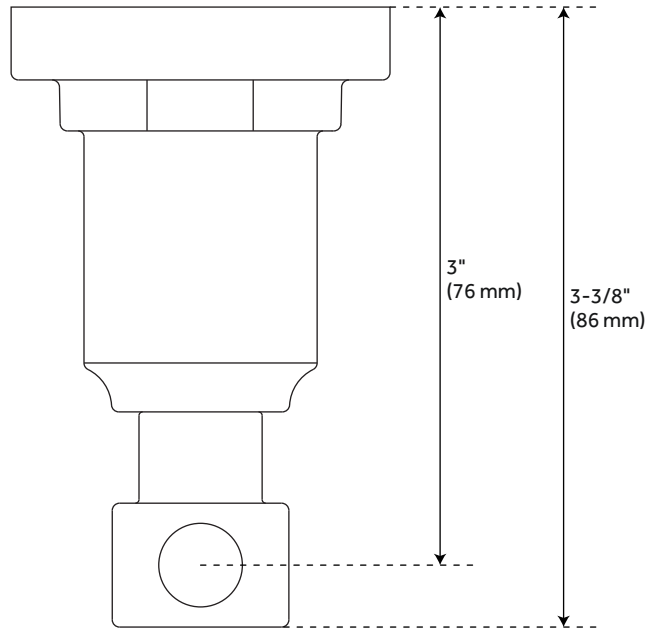

GREYFIELD ROBE HOOK

SKU: 948293

Code: SHGFRH, SH482736, SH482737

FEATURES

- Installation Type: Wall Mount
- Design: Modern
- Material: Metal
- Length: 2"
- Height: 2"
- Depth: 3-3/8"
- Base Plate Diameter: 2"
- Mounting Hardware Included: Yes
- Mounting Hardware Concealed: Yes
- Assembly Required: No

REVISED 4/3/2023

GREYFIELD ROBE HOOK

SKU: 948293

Code: SHGFRH, SH482736, SH482737

ADDITIONAL FEATURES

REVISED 4/3/2023

GREYFIELD ROBE HOOK

SKU: 948293

SHGFRH

All dimensions and specifications are nominal and may vary. Use actual products for accuracy in critical situations.