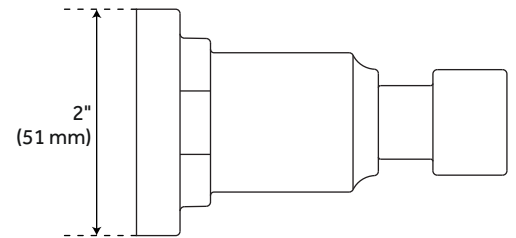

GREYFIELD TOILET PAPER HOLDER

SKU: 948295

Code: SHGFTH, SH482738, SH482739

FEATURES

Installation Type: Wall Mount
Design: Modern
Material: Metal
Length: 9-3/8"
Height: 2"
Depth: 3-3/8"
Base Plate Diameter: 2"
Mounting Hardware Included: Yes
Mounting Hardware Concealed: Yes
Assembly Required: No
Centers: 7-3/8"

REVISED 4/3/2023

GREYFIELD TOILET PAPER HOLDER

SKU: 948295

Code: SHGFTH, SH482738, SH482739

ADDITIONAL FEATURES

REVISED 4/3/2023

GREYFIELD TOILET PAPER HOLDER

SKU: 948295

SHGFTH

All dimensions and specifications are nominal and may vary. Use actual products for accuracy in critical situations.