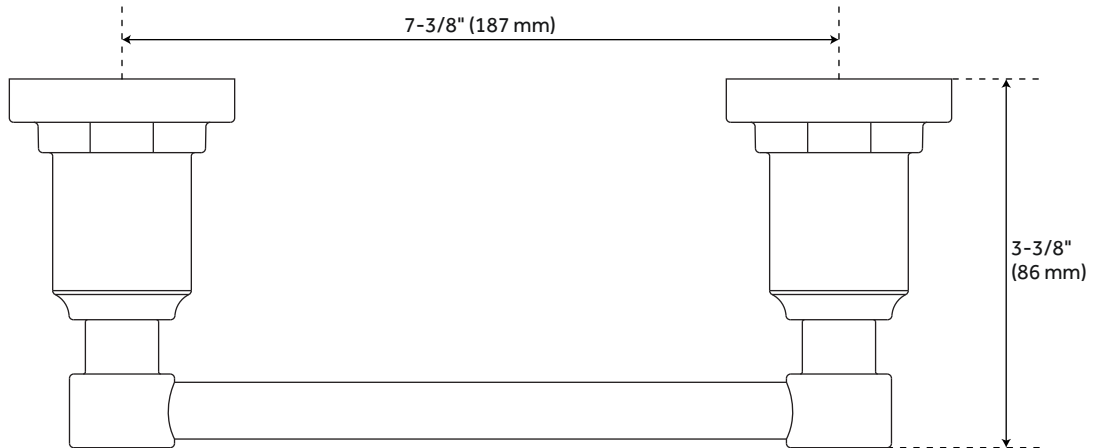

GREYFIELD TOILET PAPER HOLDER

SKU: 948295

Code: SHGFTH, SH482738, SH482739

FEATURES

Installation Type: Wall Mount
Design: Modern
Material: Metal
Length: 9-3/8"
Height: 2"
Depth: 3-3/8"
Base Plate Diameter: 2"
Mounting Hardware Included: Yes
Mounting Hardware Concealed: Yes
Assembly Required: No
Centers: 7-3/8"

SHGFTH

All dimensions and specifications are nominal and may vary. Use actual products for accuracy in critical situations.