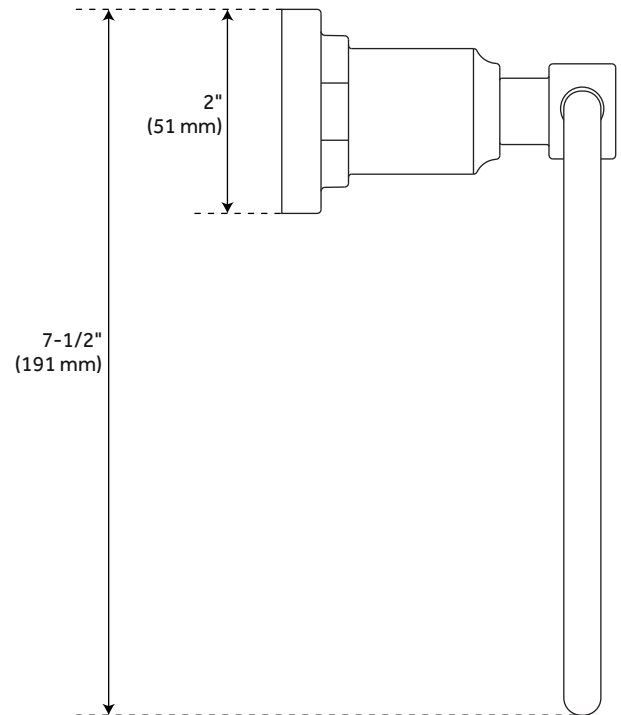

GREYFIELD TOWEL RING

SKU: 948296

Code: SHGFTR, SH482740, SH482741

FEATURES

- Installation Type: Wall Mount
- Design: Modern
- Material: Metal
- Length: 6-1/2"
- Height: 7-1/2"
- Depth: 3-3/8"
- Base Plate Height: 2"
- Mounting Hardware Included: Yes
- Mounting Hardware Concealed: Yes
- Assembly Required: No

REVISED 4/3/2023

GREYFIELD TOWEL RING

SKU: 948296

Code: SHGFTR, SH482740, SH482741

ADDITIONAL FEATURES

REVISED 4/3/2023

GREYFIELD TOWEL RING

SKU: 948296

SHGFTR

All dimensions and specifications are nominal and may vary. Use actual products for accuracy in critical situations.