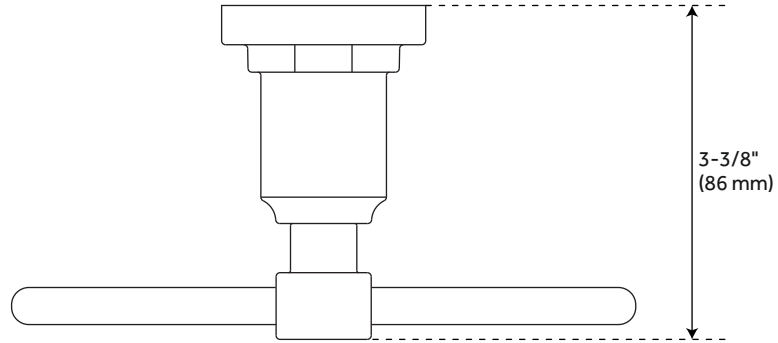

GREYFIELD TOWEL RING

SKU: 948296

Code: SHGFTR, SH482740, SH482741

FEATURES

- Installation Type: Wall Mount
- Design: Modern
- Material: Metal
- Length: 6-1/2"
- Height: 7-1/2"
- Depth: 3-3/8"
- Base Plate Height: 2"
- Mounting Hardware Included: Yes
- Mounting Hardware Concealed: Yes
- Assembly Required: No

REVISED 4/3/2023

GREYFIELD TOWEL RING

SKU: 948296

Code: SHGFTR, SH482740, SH482741

ADDITIONAL FEATURES

REVISED 4/3/2023

GREYFIELD TOWEL RING

SKU: 948296

SHGFTR

All dimensions and specifications are nominal and may vary. Use actual products for accuracy in critical situations.