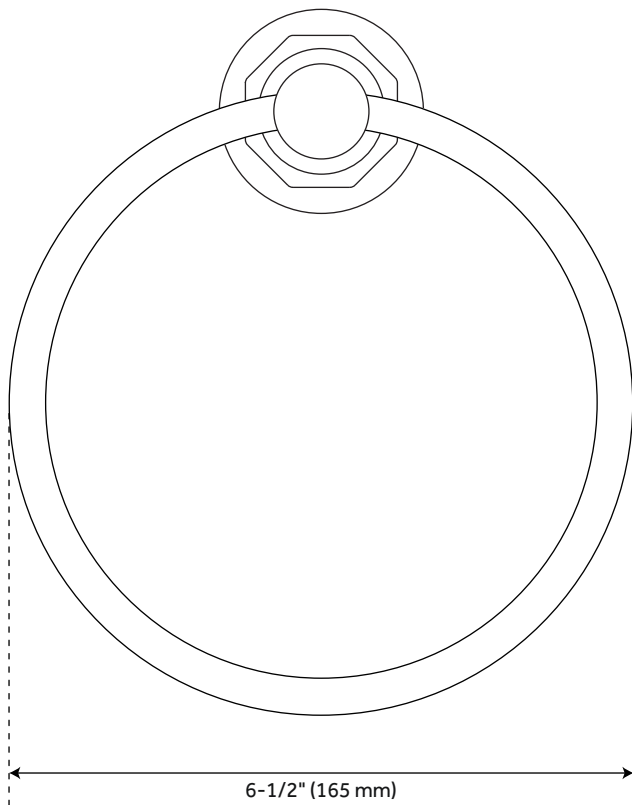

GREYFIELD TOWEL RING

SKU: 948296

Code: SHGFTR, SH482740, SH482741

FEATURES

- Installation Type: Wall Mount
- Design: Modern
- Material: Metal
- Length: 6-1/2"
- Height: 7-1/2"
- Depth: 3-3/8"
- Base Plate Height: 2"
- Mounting Hardware Included: Yes
- Mounting Hardware Concealed: Yes
- Assembly Required: No

REVISED 4/3/2023

GREYFIELD TOWEL RING

SKU: 948296

Code: SHGFTR, SH482740, SH482741

ADDITIONAL FEATURES

REVISED 4/3/2023

GREYFIELD TOWEL RING

SKU: 948296

SHGFTR

All dimensions and specifications are nominal and may vary. Use actual products for accuracy in critical situations.