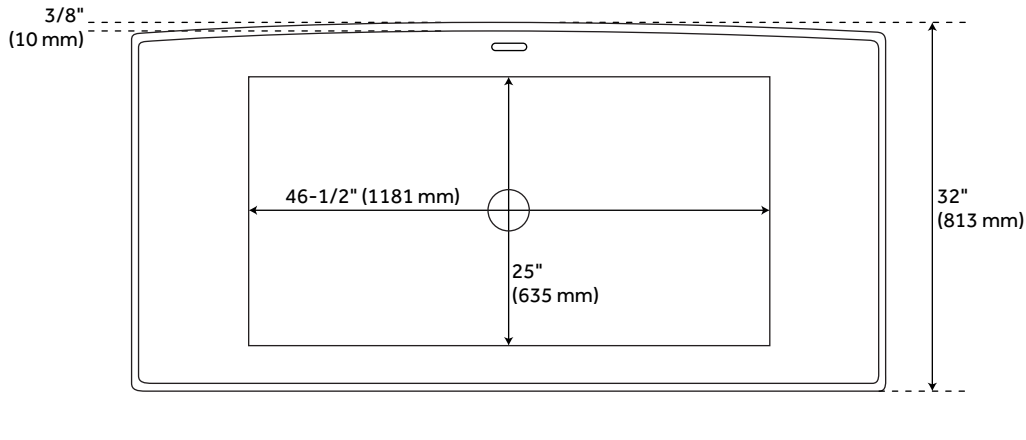

66" CARRAWAY SOLID SURFACE FREESTANDING TUB - GLOSS FINISH

SKU: 948319

Code: SHCRFSR6632

FEATURES

Features: Integral Drain & Overflow
Design: Modern
Product Finish: White
Material: solid surface
Length: 66"
Width: 32"
Height: 24"
Overflow Hole: true
Water Depth To Overflow: 16"
Exterior Treatment: Smooth
Interior Treatment: Smooth
Drain Finish: White
Faucet Included: No
Shape: Rectangle
Tub Overflow: Yes
Integral Drain & Overflow: Yes
Tub Material: Solid Surface
Tub Interior Length: 46-1/2"
Tub Interior Width: 25"
Tap Deck: No
Faucet Drillings: No Drillings
Built-In Adjusters: Yes
Tub Weight Uncrated (lbs): 269
Tub Weight Crated (lbs): 352

REVISED 3/27/2023

66" CARRAWAY SOLID SURFACE FREESTANDING TUB - GLOSS FINISH

SKU: 948319

Code: SHCRFSR6632

ADDITIONAL FEATURES

- Tub includes matching resin pop-up drain caps.
- Optional Quick Connect Drop-In Drain Kit Includes:
 - Floor Plate, 1-1/2" PVC Pipe, 2" x 1-1/2" Trap Adapters, 1 Brass Threaded, 1 Brass Unthreaded Tailpiece and Plug.
 - Installs above your subfloor, but underneath your cement floor or tile, so you do not need access below the fixture.

REVISED 3/27/2023

66" CARRAWAY SOLID SURFACE FREESTANDING TUB - GLOSS FINISH

SKU: 948319

SHCRFSR6632WH

All dimensions and specifications are nominal and may vary. Use actual products for accuracy in critical situations.