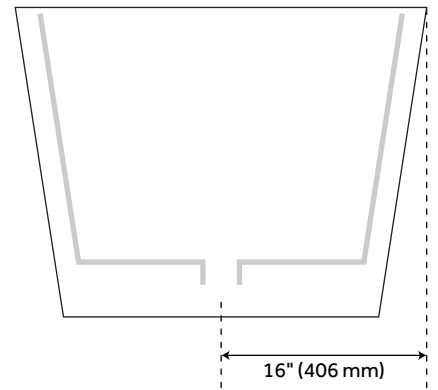

66" CARRAWAY SOLID SURFACE FREESTANDING TUB - GLOSS FINISH

SKU: 948319

Code: SHCRFSR6632

FEATURES

Features: Integral Drain & Overflow
Design: Modern
Product Finish: White
Material: solid surface
Length: 66"
Width: 32"
Height: 24"
Overflow Hole: true
Water Depth To Overflow: 16"
Exterior Treatment: Smooth
Interior Treatment: Smooth
Drain Finish: White
Faucet Included: No
Shape: Rectangle
Tub Overflow: Yes
Integral Drain & Overflow: Yes
Tub Material: Solid Surface
Tub Interior Length: 46-1/2"
Tub Interior Width: 25"
Tap Deck: No
Faucet Drillings: No Drillings
Built-In Adjusters: Yes
Tub Weight Uncrated (lbs): 269
Tub Weight Crated (lbs): 352

REVISED 3/27/2023

66" CARRAWAY SOLID SURFACE FREESTANDING TUB - GLOSS FINISH

SKU: 948319

Code: SHCRFSR6632

ADDITIONAL FEATURES

- Tub includes matching resin pop-up drain caps.
- Optional Quick Connect Drop-In Drain Kit Includes:
 - Floor Plate, 1-1/2" PVC Pipe, 2" x 1-1/2" Trap Adapters, 1 Brass Threaded, 1 Brass Unthreaded Tailpiece and Plug.
 - Installs above your subfloor, but underneath your cement floor or tile, so you do not need access below the fixture.

REVISED 3/27/2023

66" CARRAWAY SOLID SURFACE FREESTANDING TUB - GLOSS FINISH

SKU: 948319

SHCRFSR6632WH

All dimensions and specifications are nominal and may vary. Use actual products for accuracy in critical situations.