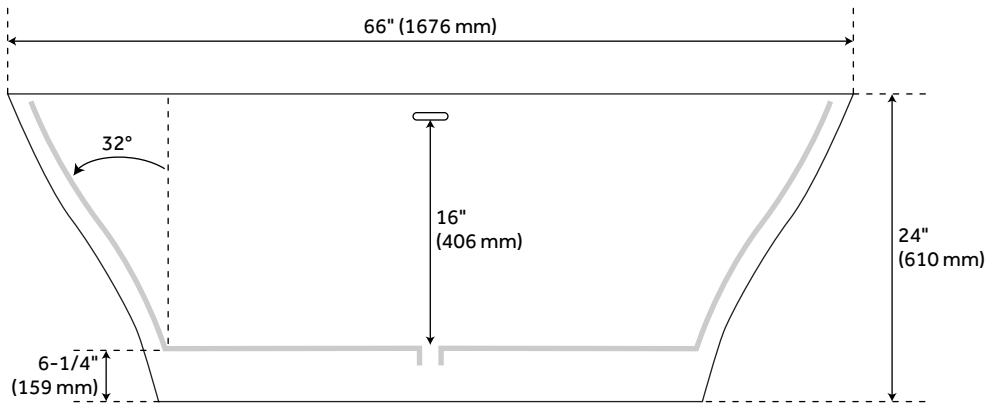

66" CARRAWAY SOLID SURFACE FREESTANDING TUB - GLOSS FINISH

SKU: 948319

Code: SHCRFSR6632

FEATURES

Features: Integral Drain & Overflow
Design: Modern
Product Finish: White
Material: solid surface
Length: 66"
Width: 32"
Height: 24"
Overflow Hole: true
Water Depth To Overflow: 16"
Exterior Treatment: Smooth
Interior Treatment: Smooth
Drain Finish: White
Faucet Included: No
Shape: Rectangle
Tub Overflow: Yes
Integral Drain & Overflow: Yes
Tub Material: Solid Surface
Tub Interior Length: 46-1/2"
Tub Interior Width: 25"
Tap Deck: No
Faucet Drillings: No Drillings
Built-In Adjusters: Yes
Tub Weight Uncrated (lbs): 269
Tub Weight Crated (lbs): 352

REVISED 3/27/2023

66" CARRAWAY SOLID SURFACE FREESTANDING TUB - GLOSS FINISH

SKU: 948319

Code: SHCRFSR6632

ADDITIONAL FEATURES

- Tub includes matching resin pop-up drain caps.
- Optional Quick Connect Drop-In Drain Kit Includes:
 - Floor Plate, 1-1/2" PVC Pipe, 2" x 1-1/2" Trap Adapters, 1 Brass Threaded, 1 Brass Unthreaded Tailpiece and Plug.
 - Installs above your subfloor, but underneath your cement floor or tile, so you do not need access below the fixture.

REVISED 3/27/2023

66" CARRAWAY SOLID SURFACE FREESTANDING TUB - GLOSS FINISH

SKU: 948319

SHCRFSR6632WH

All dimensions and specifications are nominal and may vary. Use actual products for accuracy in critical situations.