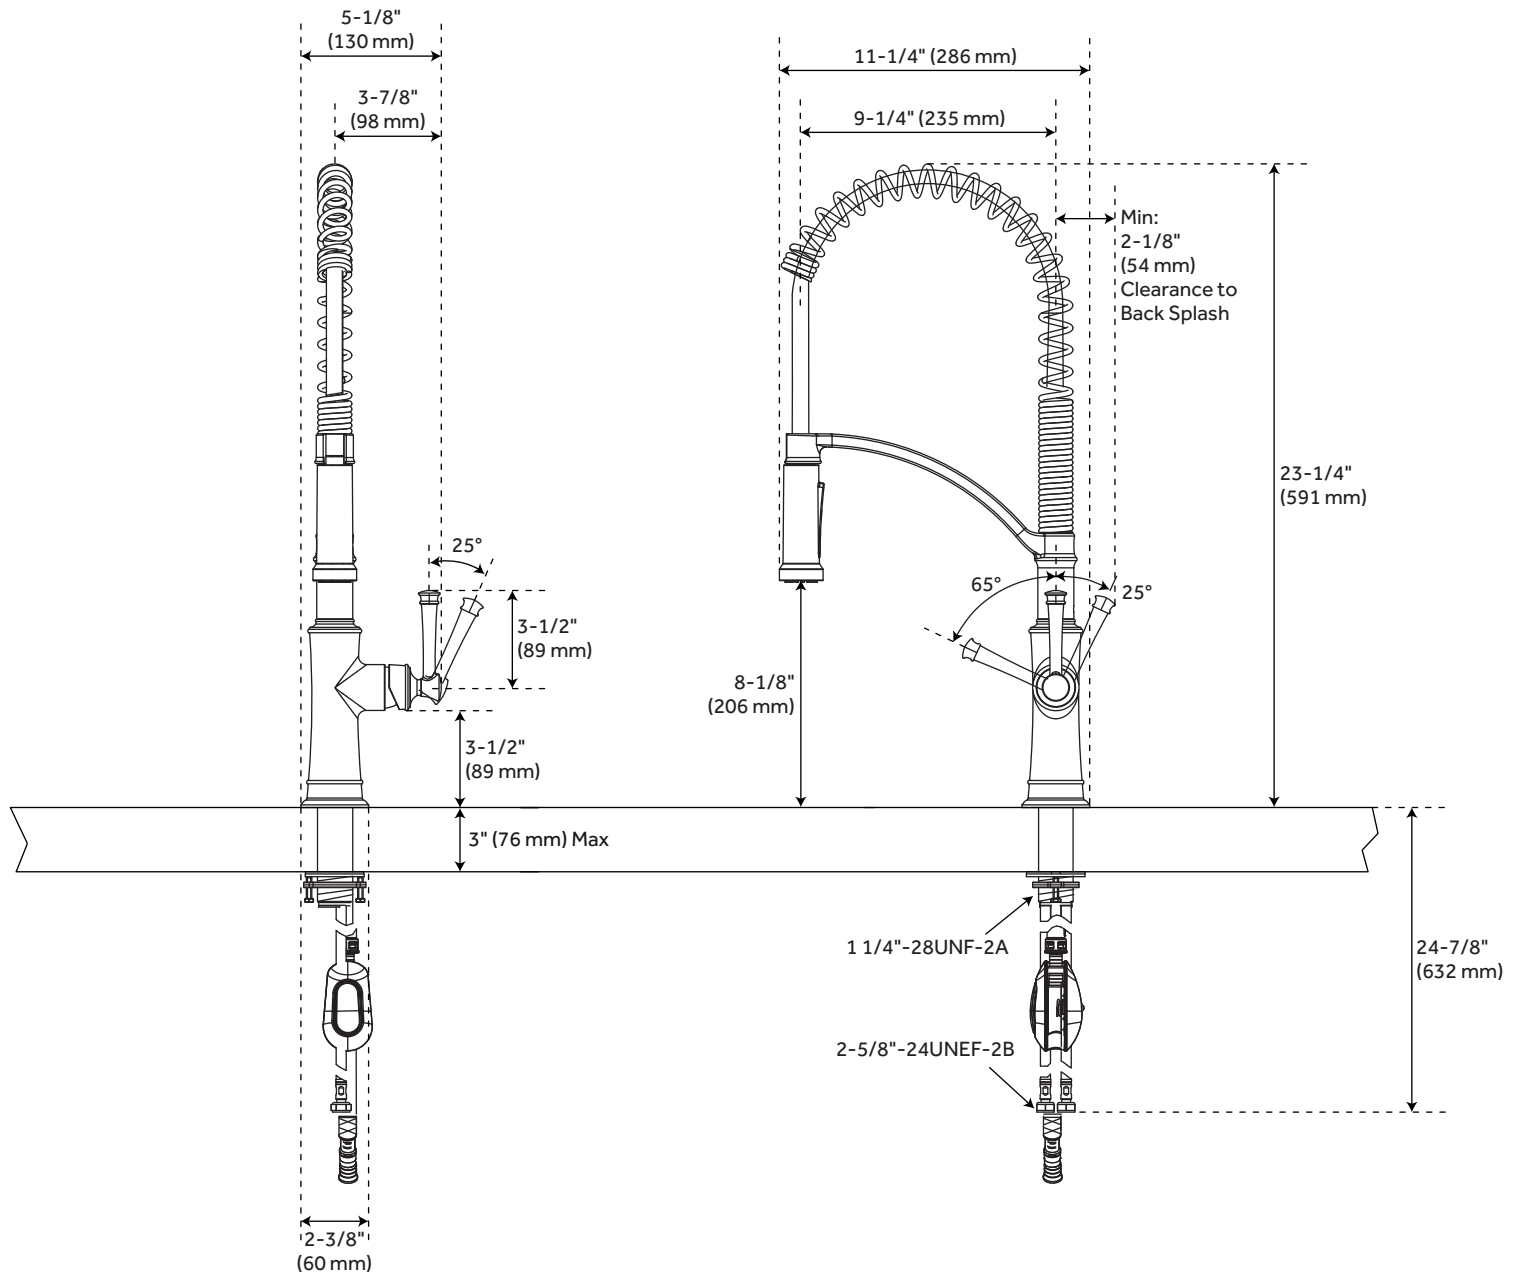

BEASLEY KITCHEN FAUCET WITH PULL-DOWN SPRING SPOUT

All dimensions and specifications are nominal and may vary. Use actual products for accuracy in critical situations.