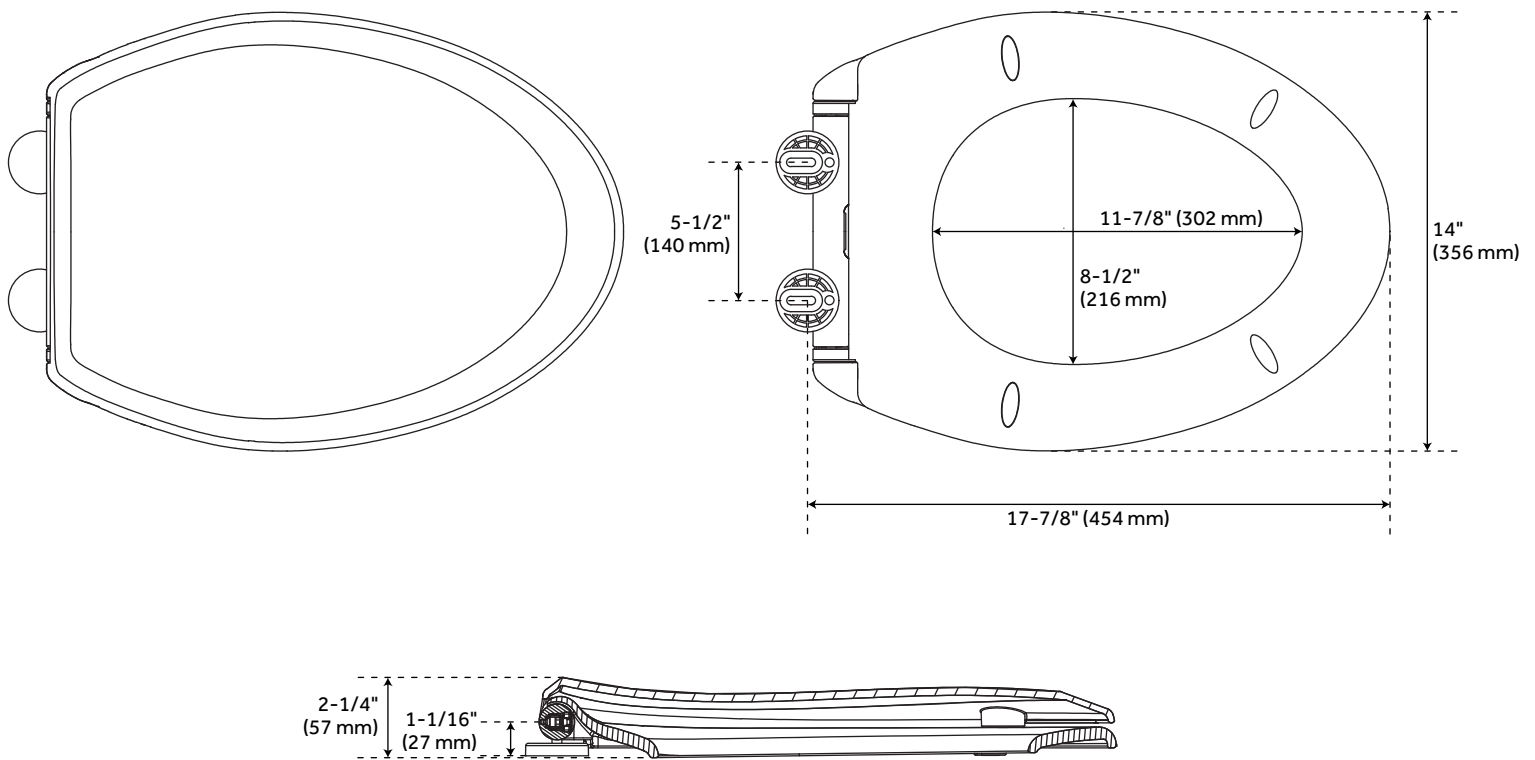

TRADITIONAL ULTRA SLIM EASY CLEAN TOILET SEAT - ELONGATED BOWL

SKU: 948379
Code: SHTSEZ200

FEATURES

Material: Plastic
Length: 14"
Width: 17-7/8"
Height: 2-1/4"
Bowl Shape: Elongated

REVISED 3/29/2023

TRADITIONAL ULTRA SLIM EASY CLEAN TOILET SEAT - ELONGATED BOWL

SKU: 948379
Code: SHTSEZ200

ADDITIONAL FEATURES

- Smooth, shiny finish. (Colors may differ slightly, depending on computer monitor settings.)
- Made of heavy-weight, solid plastic.
- Patented EZ Close damper system automatically closes lid with just a small push.
- Protective bumpers.
- Fits standard elongated bowl toilets.
- Ergonomically designed and contoured for maximum comfort.
- Closed front with cover.
- State-of-the-art quick release hinges.
- Stainless steel hinge posts and corrosion proof hardware.
- Slip-resistant pads with adjustable positioning.

REVISED 3/29/2023

TRADITIONAL ULTRA SLIM EASY CLEAN TOILET SEAT - ELONGATED BOWL

SKU: 948379

SHTSEZ200

All dimensions and specifications are nominal and may vary. Use actual products for accuracy in critical situations.