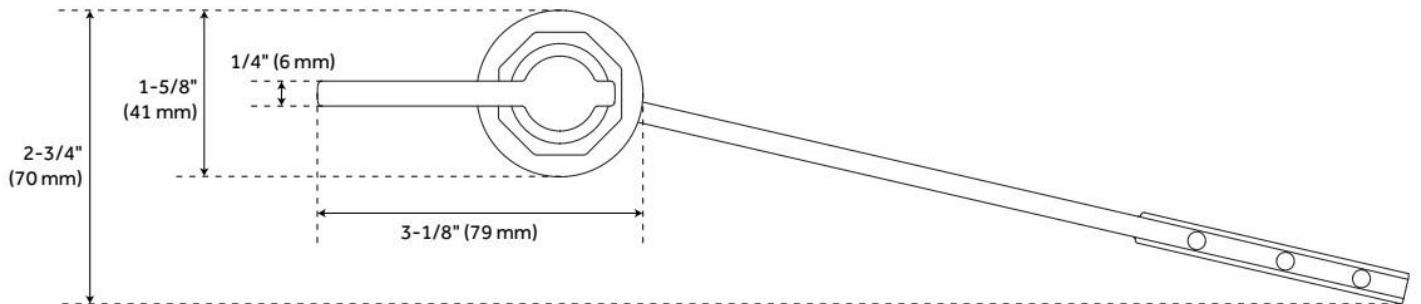

GREYFIELD FLUSH HANDLE

SKU: 948383

Code: SHGF100TL

FEATURES

Material: Metal

ADDITIONAL FEATURES

- Solid brass trip lever and a zinc handle.
- Fits most front mount conventional toilet tanks.
- Handle Length: 2-3/4".
- Handle Depth: 1-1/2".
- Interior Lever Length: 8-1/2".

REVISED 9/2/2025

GREYFIELD FLUSH HANDLE

SKU: 948383

Code: SHGF100TL

REVISED 9/2/2025