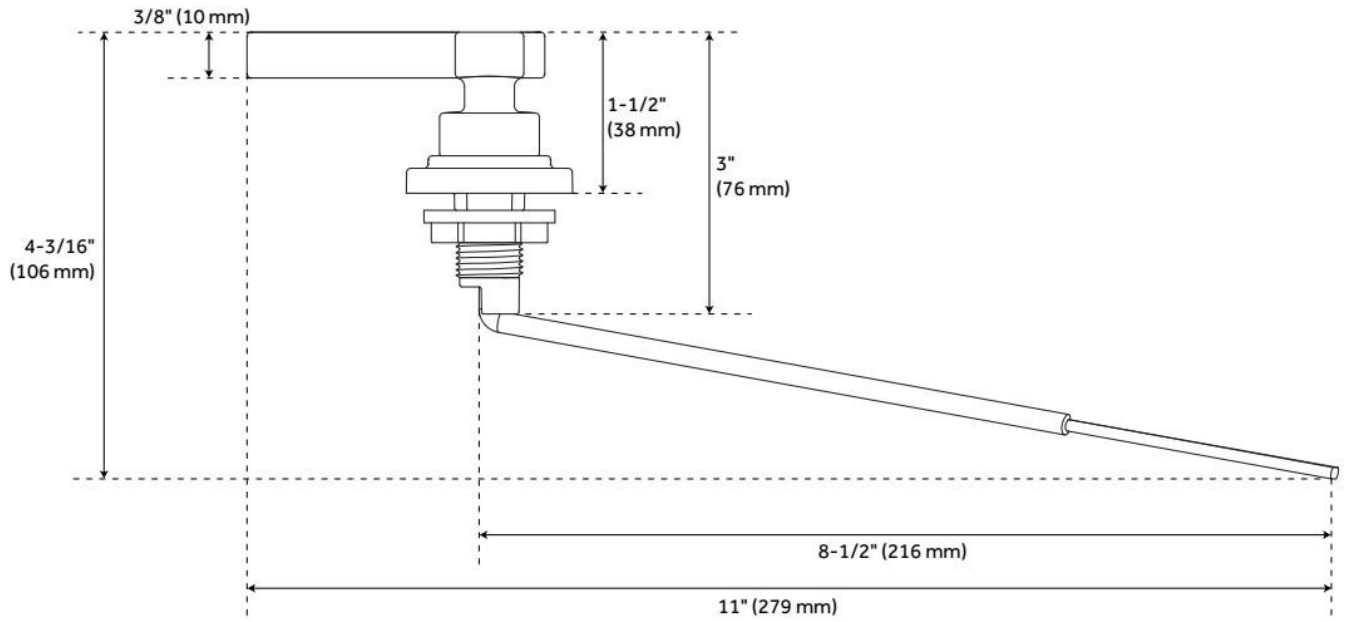

GREYFIELD FLUSH HANDLE

SKU: 948383

Code: SHGF100TL

FEATURES

Material: Metal

ADDITIONAL FEATURES

- Solid brass trip lever and a zinc handle.
- Fits most front mount conventional toilet tanks.
- Handle Length: 2-3/4".
- Handle Depth: 1-1/2".
- Interior Lever Length: 8-1/2".

REVISED 9/2/2025

GREYFIELD FLUSH HANDLE

SKU: 948383

Code: SHGF100TL

REVISED 9/2/2025