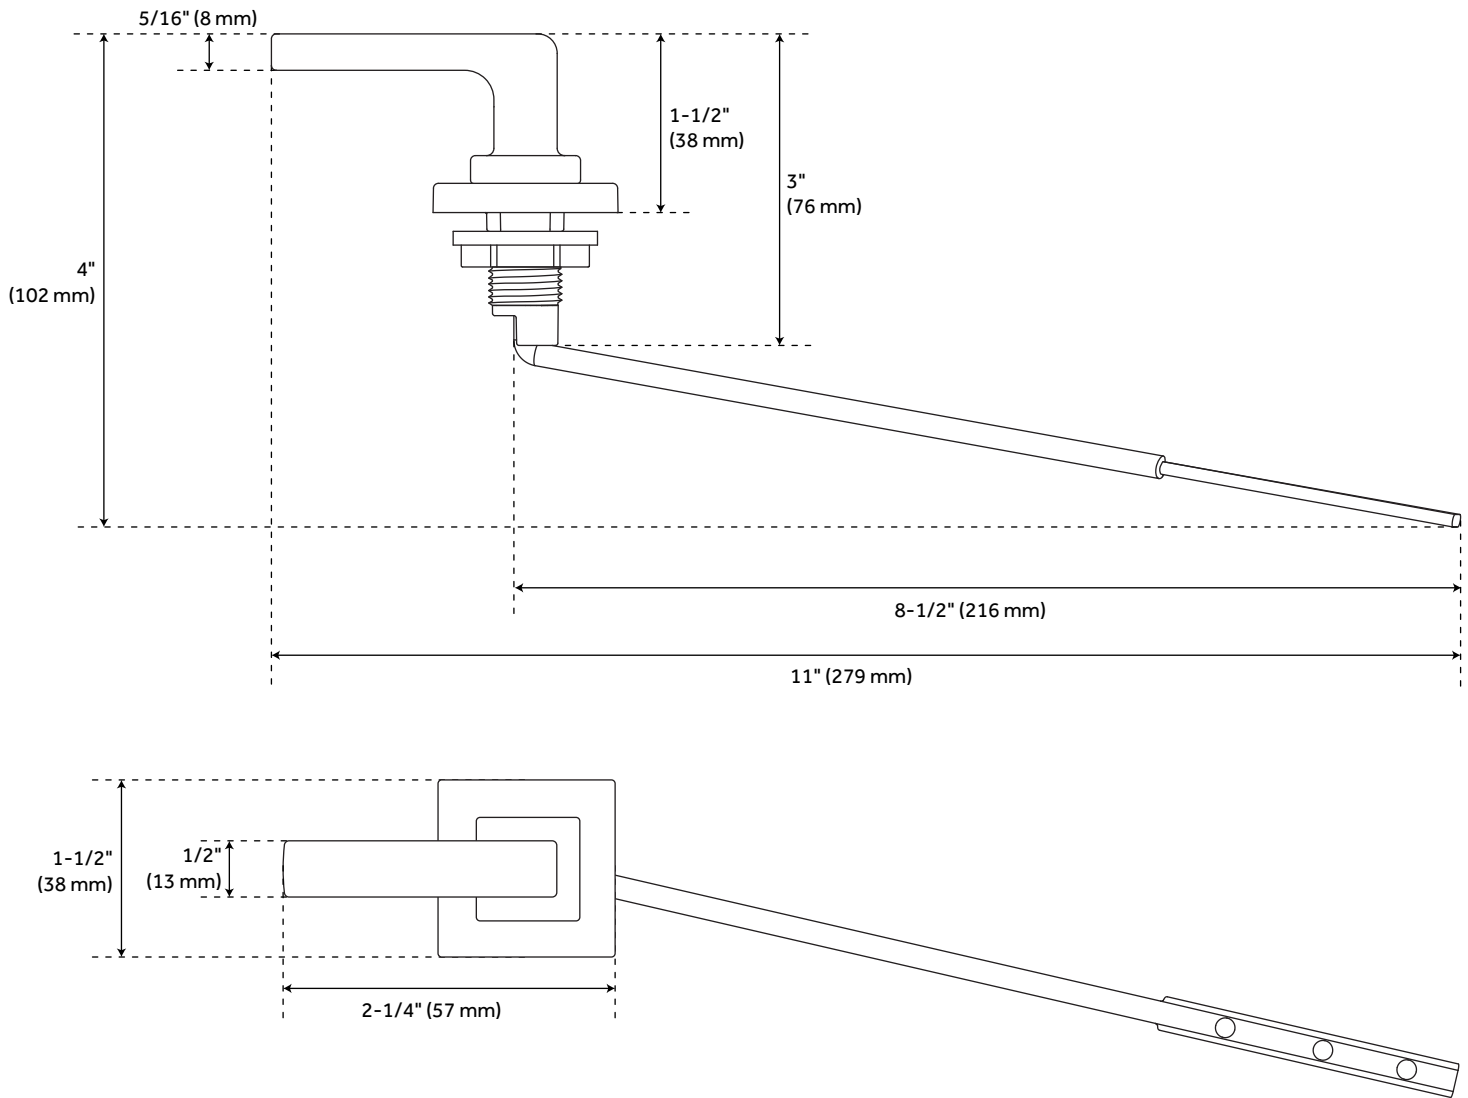

HIBISCUS FLUSH HANDLE

SKU: 948384
Code: SHHB100TL

FEATURES

Material: Brass
Length: 11"
Height: 1-1/2"
Depth: 4"

REVISED 3/29/2023

HIBISCUS FLUSH HANDLE

SKU: 948384

Code: SHHB100TL

ADDITIONAL FEATURES

- Solid brass trip lever and a zinc handle.
- Fits most front mount conventional toilet tanks.
- Handle Length: 2-1/4".
- Handle Depth: 1-1/2".
- Interior Lever Length: 8-1/2".

REVISED 3/29/2023

HIBISCUS TOILET FLUSH HANDLE

SKU: 948384

SHHB100TL

All dimensions and specifications are nominal and may vary. Use actual products for accuracy in critical situations.