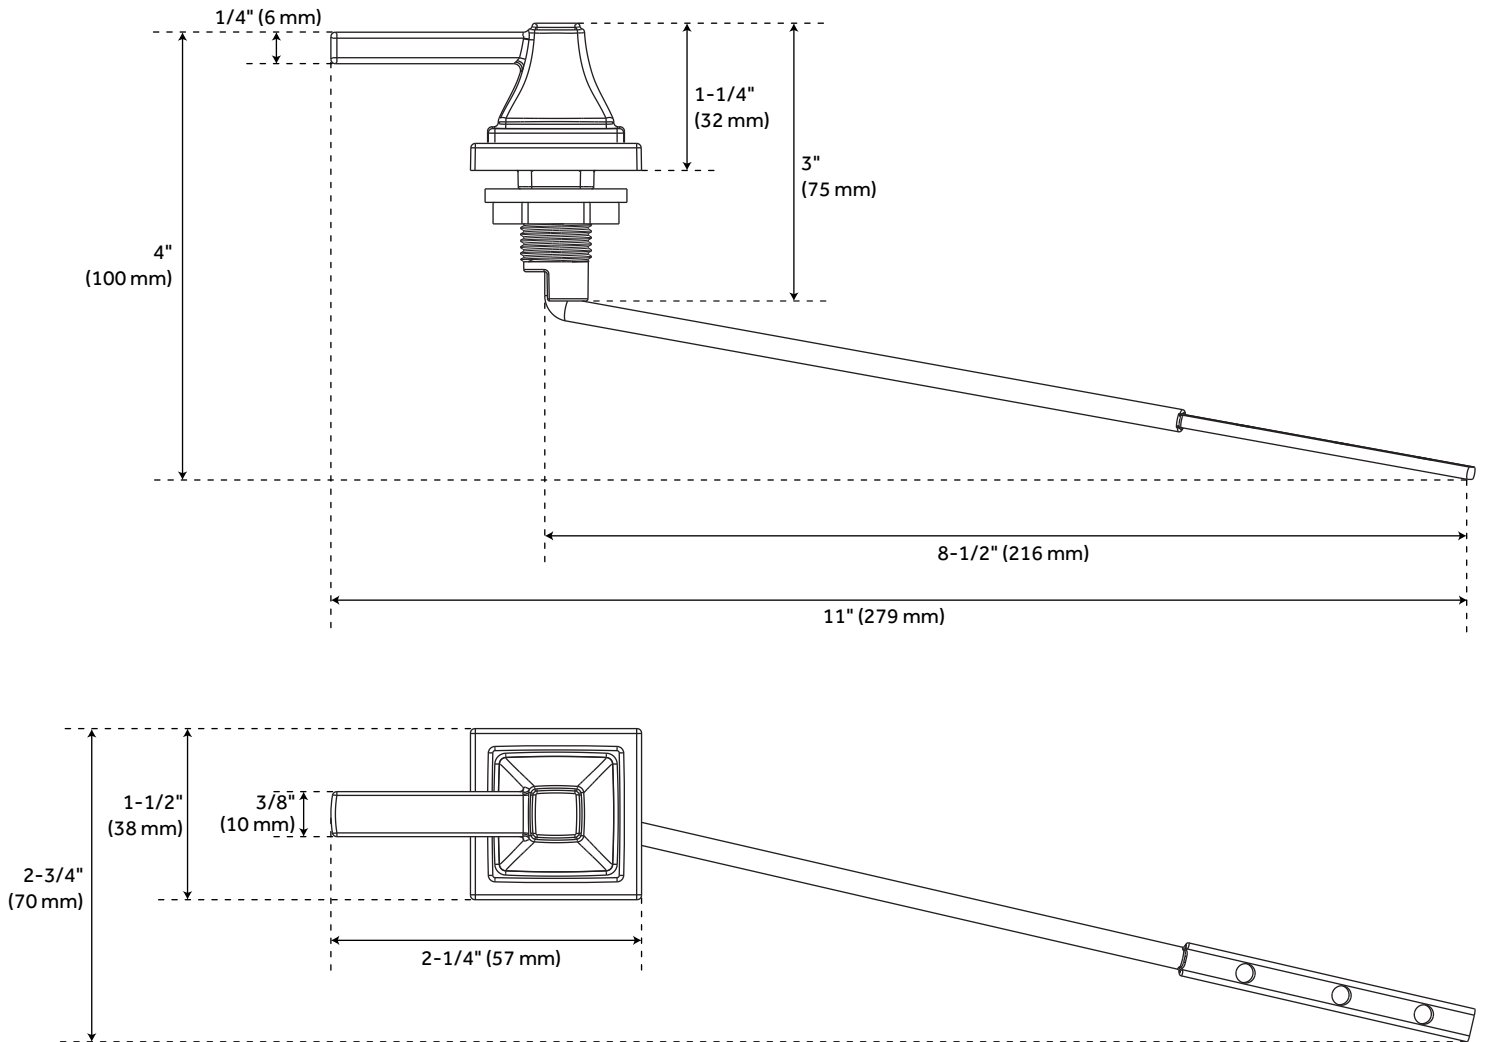

PINECREST FLUSH HANDLE

SKU: 948385

Code: SHPC100TL

FEATURES

Material: Brass

Length: 11"

Height: 1-1/2"

Depth: 4"

REVISED 3/29/2023

PINECREST FLUSH HANDLE

SKU: 948385

Code: SHPC100TL

ADDITIONAL FEATURES

- Solid brass trip lever and a zinc handle.
- Fits most front mount conventional toilet tanks.
- Handle Length: 2-1/4".
- Handle Depth: 1/4".
- Interior Lever Length: 8-1/2".

REVISED 3/29/2023

PINECREST TOILET FLUSH HANDLE

SKU: 948385

SHPC100TL

All dimensions and specifications are nominal and may vary. Use actual products for accuracy in critical situations.