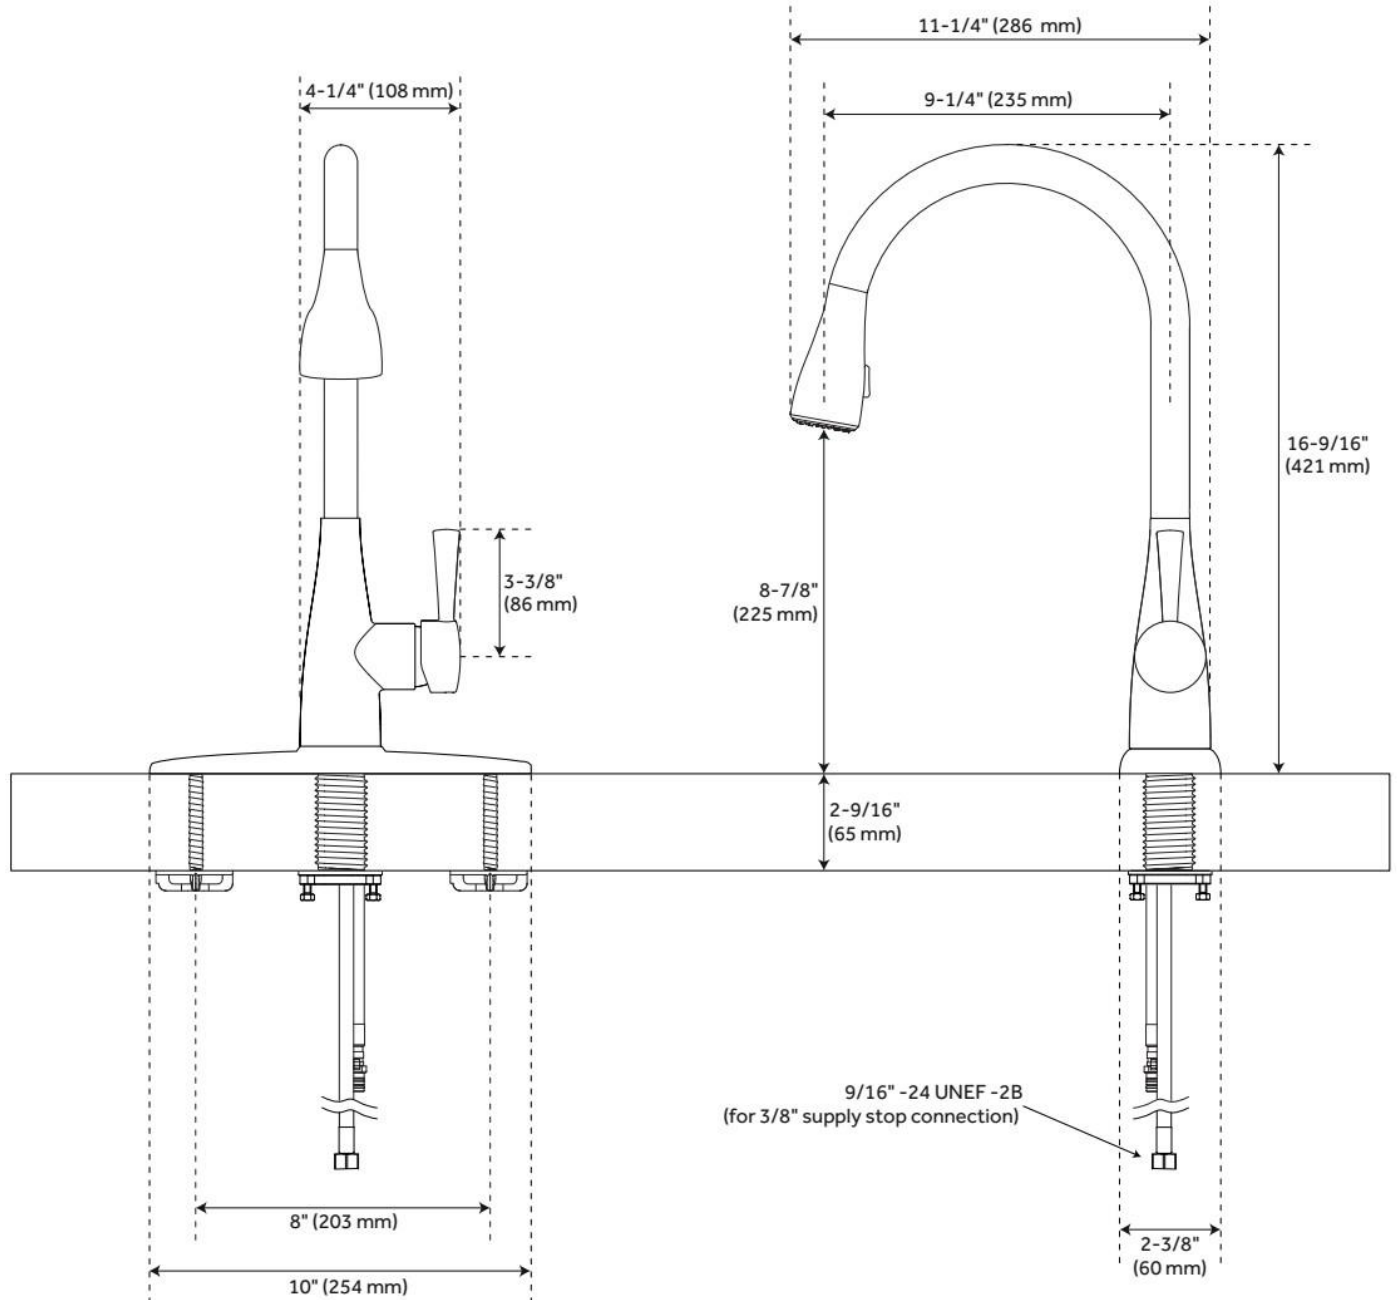

## FEATURES

Material: Metal construction for strength and durability

Installation Type: Single-Hole

Flow Rate: 1.8 gpm (6.8 L/min) @ 60 psi

Spray Type: Stream

Cartridge Type: Ceramic Disc

Swivel Spout: Yes

NSF/ANSI/CAN 61-9:Q≤1, LISTED ID: SHXCCA107\*

## ADDITIONAL FEATURES

- Non-kink nylon hose.
- Optional deck plate included.
- 3-Function sprayer-stream, full spray and pause.
- Diverts from spray to stream without shutting off water.

REVISED 5/14/2024

# CALVERTON SINGLE-HOLE PULL-DOWN KITCHEN FAUCET

SKU: 948398

Code: SHXCCA107, SHXCCA101

REVISED 5/14/2024